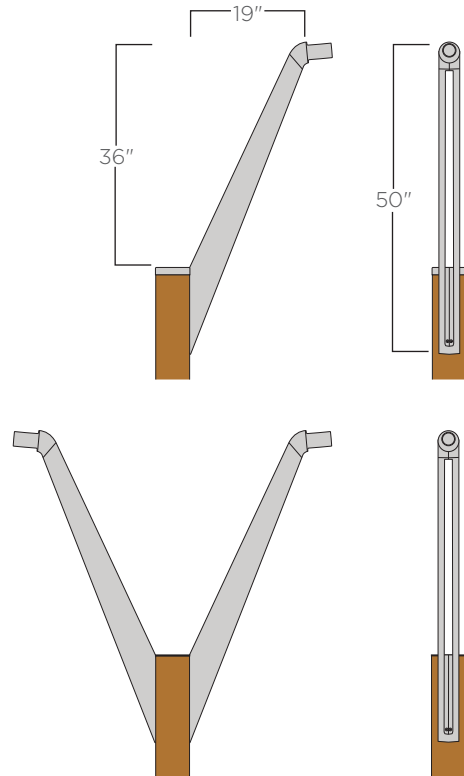

# Ra Casted Aluminum Fixture Mounting Brackets

FIXTURE TYPE: \_\_\_\_\_

PROJECT NAME: \_\_\_\_\_

Aluminum fixture mounting brackets to attach to wood poles.

**FEATURES:**

- Available with optional yoke mount bracket
- Arm made for fit most slip fit fixtures
- Available for single or multiple fixture mounting onto square wood poles

## SPECIFICATIONS:

**CONSTRUCTION:** Casted aluminum.

**FINISHES AND MATERIALS:** Metal parts are polyester powder coat painted.

**HARDWARE:** All fasteners are stainless steel.

**ELECTRICAL:** Electrical chase travels down through casting into wire chase in center of wood pole.

**FIXTURE MOUNTING:** Arm made for 2 3/8" slip fit fixture fittings. Yoke mount brackets designed for variety of bolt patterns.

## ORDERING GUIDE: EXAMPLE: RA-SNGL

1	Series	2	Arm
RA	Ra	SNGL DBL	Single Double

Designed by Aubrilam