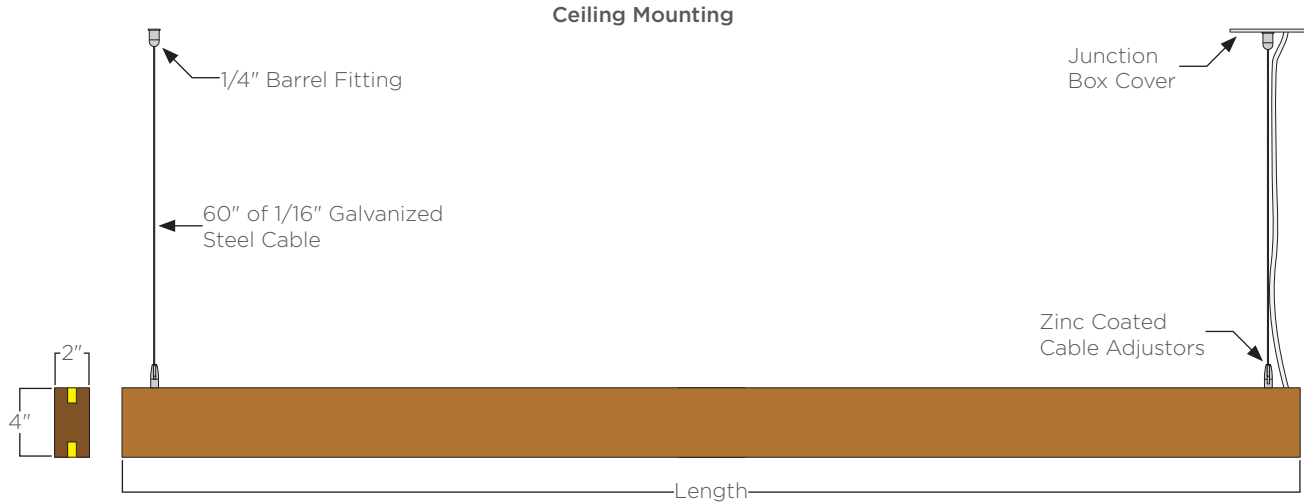

Aura Linear - Direct/Indirect Lighting