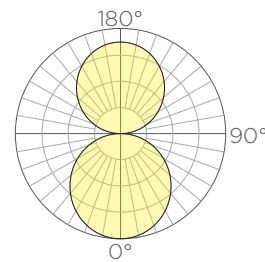

Length	Watts	Lumens	Weight	EPA
2'	13	648	5lbs.	.84ft²
4'	26	1327	10lbs.	1.64ft²
6'	38	2006	14lbs.	2.44ft²
8'	51	2684	19lbs.	3.24ft²
10'	64	3363	24lbs.	4.04ft²
12'	78	4104	28lbs.	4.84ft²

Candela - Direct/Indirect