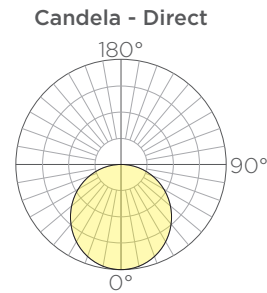

OPTICAL SYSTEM: Available in 2700K, 3000K, 3500K, 4000K color temperatures with smooth, dot free illumination. Consult factory for other lumen outputs. Operating temperature of -40°F to 131°F.

FINISHES AND MATERIALS: Wood is finished with a low VOC waterborne matte exterior finish containing UV and mildew inhibitors.

Length	Watts	Lumens	Weight ⁽²⁾	EPA ⁽²⁾
2'	7	339	6lbs.	.90ft ²
4'	13	679	11lbs.	1.70ft ²
6'	20	1018	15lbs.	2.50ft ²
8'	26	1358	20lbs.	3.30ft ²
10'	33	1697	25lbs.	4.10ft ²
12'	40	2067	29lbs.	4.90ft ²

ORDERING GUIDE: EXAMPLE: AURA-LNR-D-6-L3050-S3-CA-EF2-STD