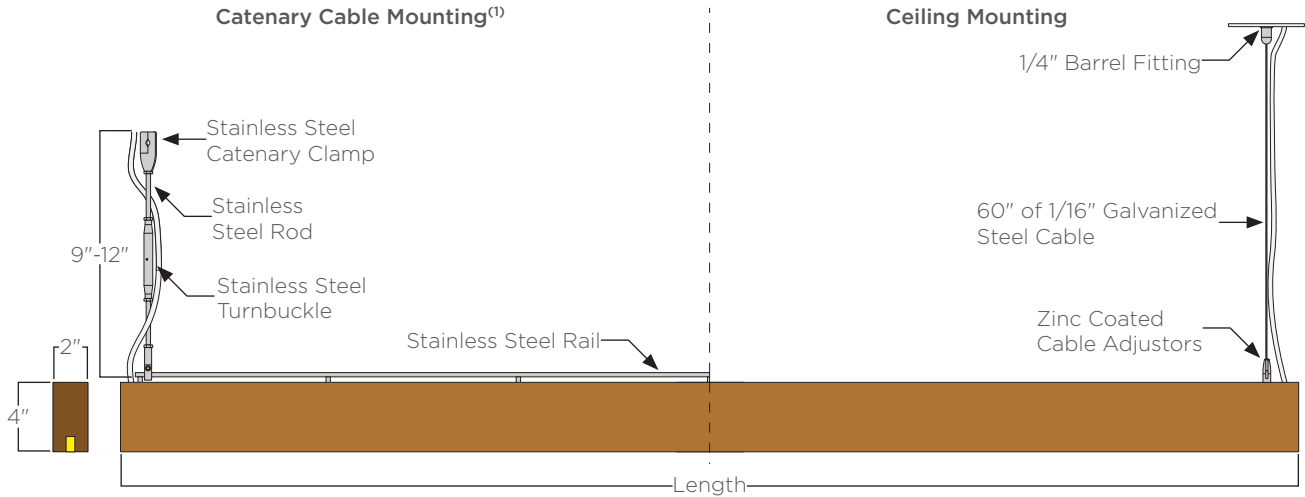

Aura Linear - Direct Lighting

Length	Watts	Lumens	Weight⁽²⁾	EPA⁽²⁾
2'	7	339	6lbs.	.90ft²
4'	13	679	11lbs.	1.70ft²
6'	20	1018	15lbs.	2.50ft²
8'	26	1358	20lbs.	3.30ft²
10'	33	1697	25lbs.	4.10ft²
12'	40	2067	29lbs.	4.90ft²