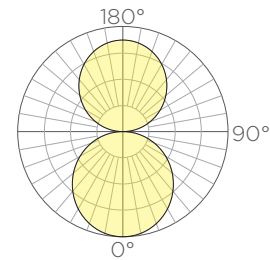

Dia.	Watts	Lumens	Weight	EPA
2'	38	1200	15lbs.	.57ft²
3'	60	1920	23lbs.	.84ft²
4'	85	2720	30lbs.	1.13ft²
5'	107	3440	39lbs.	1.41ft²
6'	132	4240	45lbs.	1.69ft²

Candela - Direct/Indirect