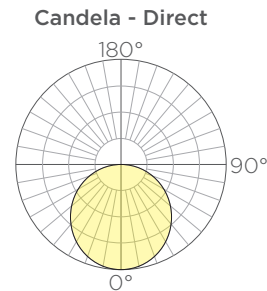

OPTICAL SYSTEM: Available in 2700K, 3000K, 3500K, 4000K color temperatures with smooth, dot free illumination. Consult factory for other lumen outputs. Operating temperature of -40°F to 131°F.

FINISHES AND MATERIALS: Wood is finished with a low VOC waterborne matte exterior finish containing UV and mildew inhibitors.

HARDWARE: All fasteners and non-wood components are stainless steel.

WARRANTY: 25-year wood warranty with a 5-year finish warranty. 3-year warranty on LED and driver.

Aura Ring - Direct Lighting

Dia.	Watts	Lumens	Weight ⁽²⁾	EPA ⁽²⁾
2'	23	720	17lbs.	.69ft ²
3'	35	1120	25lbs.	.95ft ²
4'	47	1480	32lbs.	1.24ft ²
5'	58	1840	41lbs.	1.52ft ²
6'	70	2240	47lbs.	1.81ft ²