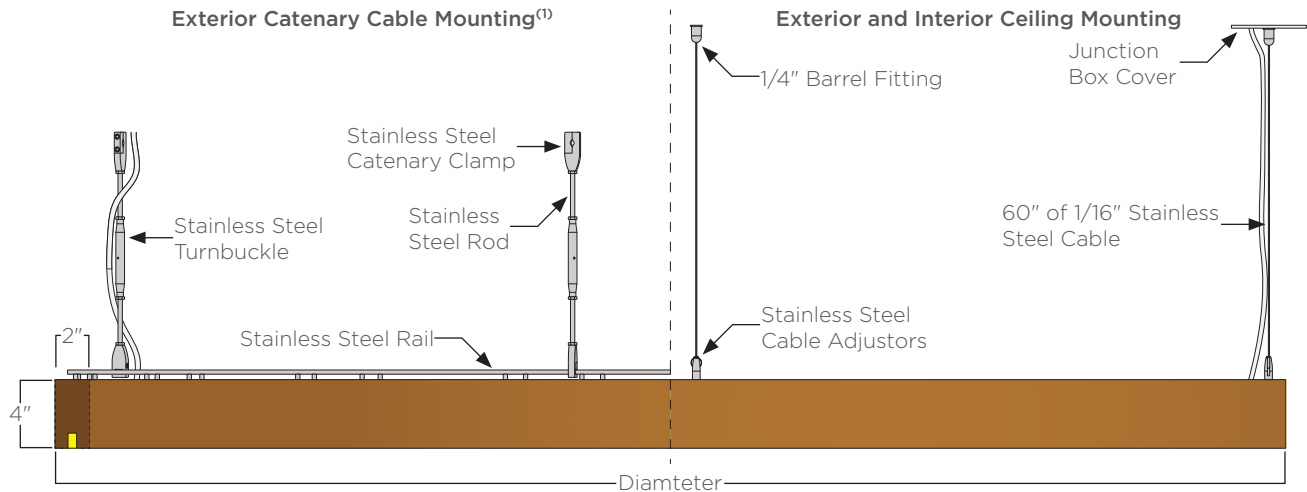

SPECIFICATIONS:

HOUSING: Solid Accoya wood linear assembled through glulam construction and precision machined using CNC technology. Adhesive complies with ASTM D-2559 glulam construction specifications for extreme exposed weather conditions, waterproof, and rated for wet or dry use exposure.

ELECTRICAL: Powered by a 100-305V primary/24V DC secondary remote dimmable power supply. Driver features built-in short circuit, over temperature, over voltage, and over current. System is 0-10V dimming down to 8%. Catenary mounted fixtures supplied with 1' infeed cable. A 40' leader cable supplied with infeed only fixtures. Ceiling canopy mounted fixtures supplied with 6' infeed cable. Constructed with a US and Canada UL listed luminaire.

HARDWARE: All fasteners and non-wood components are stainless steel.

WARRANTY: 25-year wood warranty with a 5-year finish warranty. 3-year warranty on LED and driver.

Aura Ring - Direct Lighting

Dia.	Watts	Lumens	Weight ⁽²⁾	EPA ⁽²⁾
2'	23	720	17lbs.	.69ft ²
3'	35	1120	25lbs.	.95ft ²
4'	47	1480	32lbs.	1.24ft ²
5'	58	1840	41lbs.	1.52ft ²
6'	70	2240	47lbs.	1.81ft ²