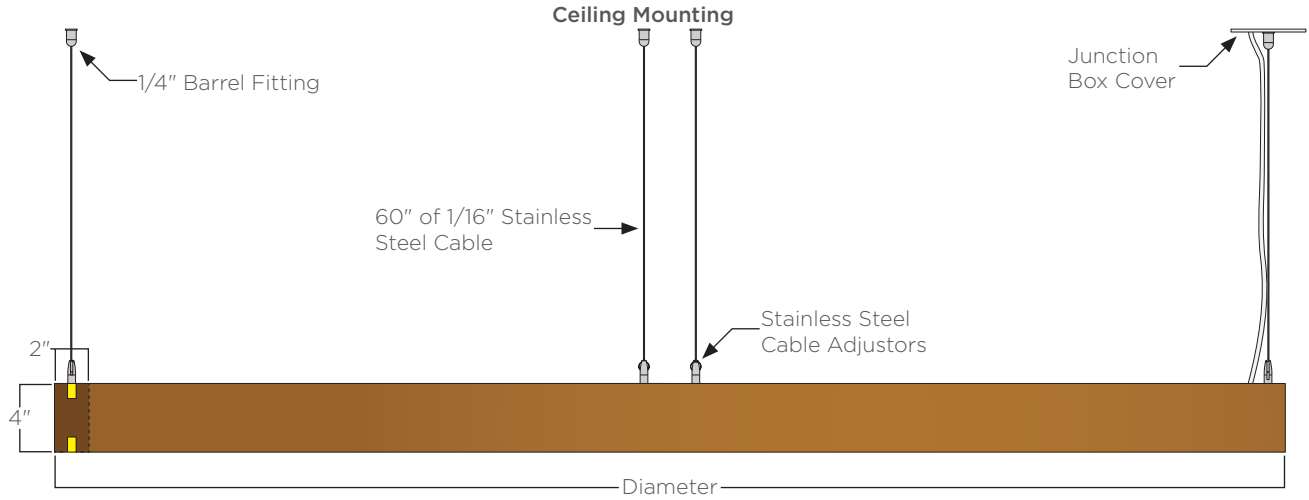

Aura Ring - Direct/Indirect Lighting