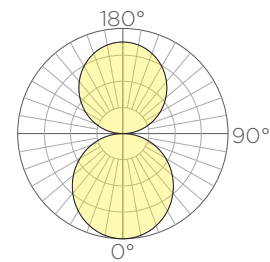

Dia.	Watts	Lumens	Weight	EPA
2'	38	1200	15lbs.	.57ft²
3'	60	1920	23lbs.	.84ft²
4'	85	2720	30lbs.	1.13ft²
5'	107	3440	39lbs.	1.41ft²
6'	132	4240	45lbs.	1.69ft²

Candela - Direct/Indirect