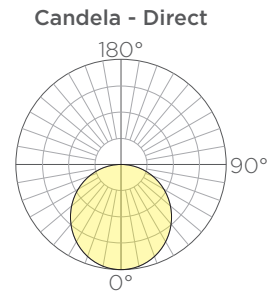

OPTICAL SYSTEM: Available in 2700K, 3000K, 3500K, 4000K color temperatures with smooth, dot free illumination. Consult factory for other lumen outputs. Operating temperature of -40°F to 131°F.

FINISHES AND MATERIALS: Wood is finished with a low VOC waterborne matte exterior finish containing UV and mildew inhibitors.

Dia.	Watts	Lumens	Weight ⁽²⁾	EPA ⁽²⁾
2'	23	720	17lbs.	.69ft ²
3'	35	1120	25lbs.	.95ft ²
4'	47	1480	32lbs.	1.24ft ²
5'	58	1840	41lbs.	1.52ft ²
6'	70	2240	47lbs.	1.81ft ²

ORDERING GUIDE: EXAMPLE: AURA-RNG-D-6-L2750-S4-CA-STD