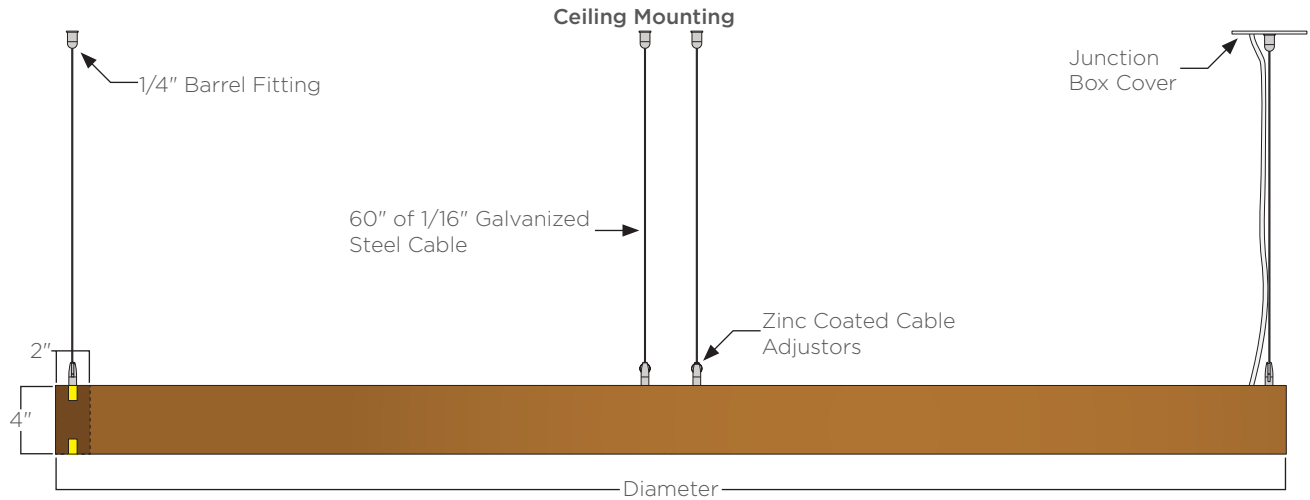

Aura Ring - Direct/Indirect Lighting