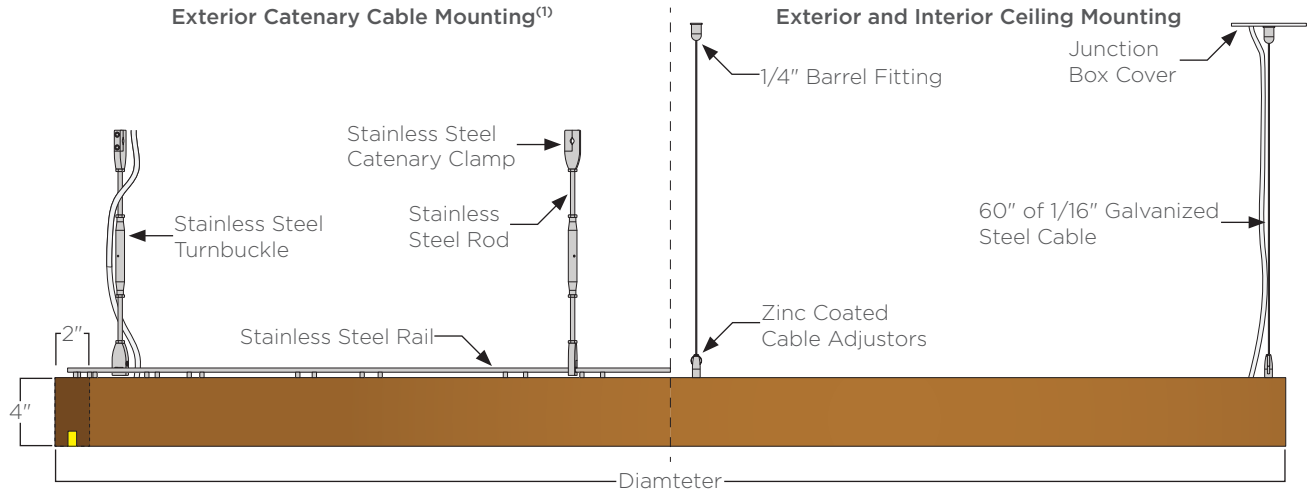

Aura Ring - Direct Lighting

Dia.	Watts	Lumens	Weight⁽²⁾	EPA⁽²⁾
2'	23	720	17lbs.	.69ft²
3'	35	1120	25lbs.	.95ft²
4'	47	1480	32lbs.	1.24ft²
5'	58	1840	41lbs.	1.52ft²
6'	70	2240	47lbs.	1.81ft²