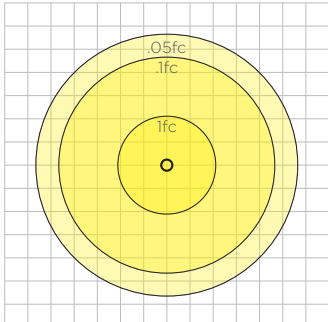

1. Catenary cable designed and provided by others.
2. Weight and EPA based off of catenary mounting option.

Aura Ring - Direct/Indirect Lighting

Dia.	Watts	Lumens	Weight	EPA
2'	38	1200	15lbs.	.57ft ²
3'	60	1920	23lbs.	.84ft ²
4'	85	2720	30lbs.	1.13ft ²
5'	107	3440	39lbs.	1.41ft ²
6'	132	4240	45lbs.	1.69ft ²

Candela - Direct/Indirect

ORDERING GUIDE: EXAMPLE: AURA-RNG-D/I-4-L30S0-S4-CE-STD

AURA	RNG	D/I					CE	
1	2	3	4	5	6	7	8	9

1	Series	4	Diameter	6	Output	8	Mounting
AURA	Aura	2	2'	SO	Standard Output	CE	Ceiling Canopy
2	Series	3	3'	7	Wood Finish	9	Special
RNG	Ring	4	4'	S*	See color options on finishes technical sheet	STD	Standard
3	Lighting	5	CCT			MOD	Modified
D/I	Direct/Indirect	L27	2700K				
		L30	3000K				
		L35	3500K				
		L40	4000K				

Aura Ring - Direct Lighting

Standard Output Isofootcandle Curve

AURA-RING-D-2-L35SO
Mounted at 10'

AURA-RING-D-3-L35SO
Mounted at 10'

AURA-RING-D-4-L35SO
Mounted at 10'

AURA-RING-D-5-L35SO
Mounted at 10'

AURA-RING-D-6-L35SO
Mounted at 10'