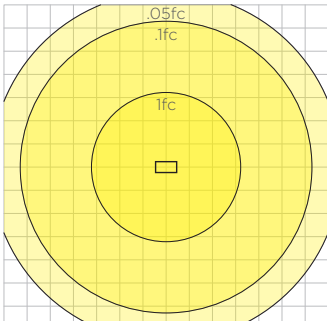

## Standard Output Isofootcandle Curve

AURA-RCT-D-1x4-L35SO Mounted at 10'

AURA-RCT-D-1x6-L35SO Mounted at 10'

AURA-SQR-D-2x2-L35SO Mounted at 10'

AURA-RCT-D-2x4-L35SO Mounted at 10'

AURA-RCT-D-2x6-L35SO Mounted at 10'

AURA-RCT-D-2x8-L35SO Mounted at 10'

AURA-SQR-D-3x3-L35SO Mounted at 10'

AURA-RCT-D-3x6-L35SO Mounted at 10'

AURA-SQR-D-4x4-L35SO Mounted at 10'

AURA-RCT-D-4x8-L35SO Mounted at 10'

AURA-SQR-D-5x5-L35SO Mounted at 10'