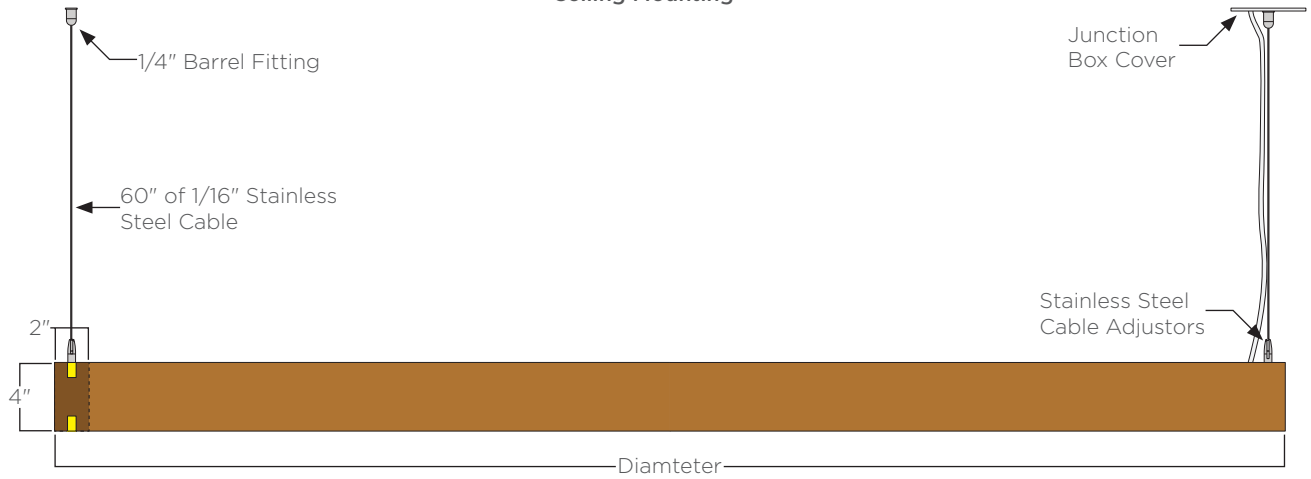

Aura Square and Rectangle - Direct/Indirect Lighting

Ceiling Mounting

Square	Watts	Lumens	Weight	EPA
2'	45	2345	19lbs.	.88ft²
3'	73	3826	29lbs.	1.28ft²
4'	96	5060	38lbs.	1.68ft²
5'	124	6542	48lbs.	2.01ft²
6'	147	7776	57lbs.	2.48ft²

Rect.	Watts	Lumens	Weight	EPA
1' x 4'	55	2900	24lbs.	1.68ft²
1' x 6'	81	4258	33lbs.	2.48ft²
2' x 4'	70	3703	29lbs.	1.68ft²
2' x 6'	97	5060	38lbs.	2.48ft²
2' x 8'	122	6418	48lbs.	3.28ft²
3' x 6'	110	5801	43lbs.	2.48ft²
4' x 8'	147	7776	57lbs.	3.28ft²