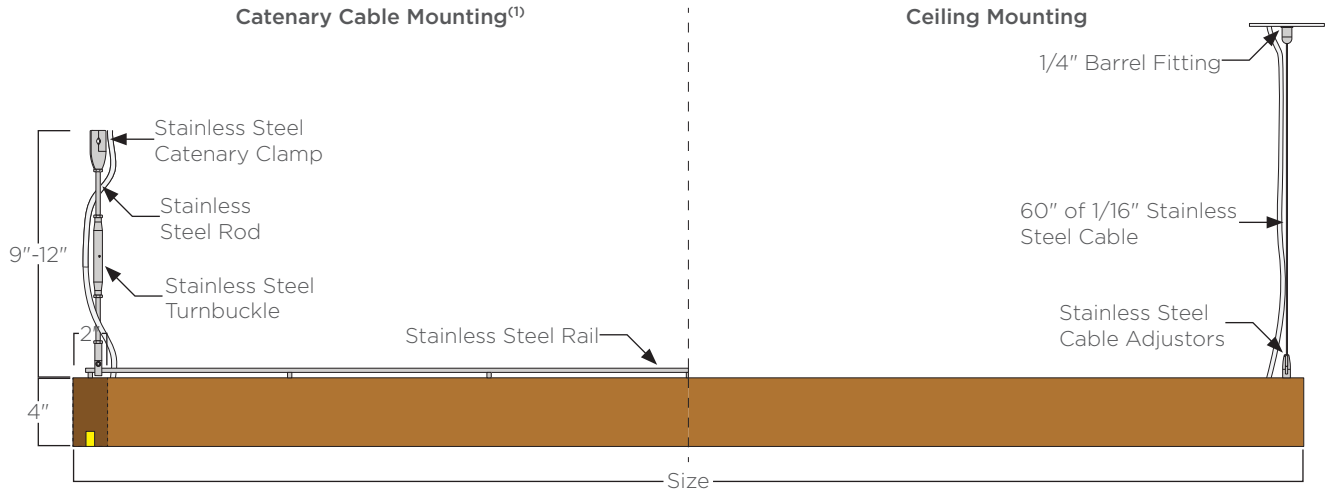

Aura Square and Rectangle - Direct Lighting