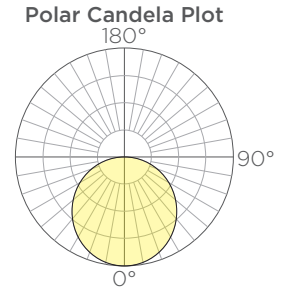

Square	Watts	Lumens	Weight⁽²⁾	EPA⁽²⁾
2'	26	1358	21lbs.	.93ft²
3'	40	2098	31lbs.	1.33ft²
4'	52	2715	40lbs.	1.73ft²
5'	66	3456	50lbs.	2.06ft²
6'	77	4073	59lbs.	2.53ft²

Rect.	Watts	Lumens	Weight⁽²⁾	EPA⁽²⁾
1' x 4'	33	1728	26lbs.	1.73ft²
1' x 6'	46	2407	35lbs.	2.53ft²
2' x 4'	39	2037	31lbs.	1.73ft²
2' x 6'	52	2715	40lbs.	2.53ft²
2' x 8'	64	3394	50lbs.	3.33ft²
3' x 6'	59	3086	45lbs.	2.53ft²
4' x 8'	77	4073	59lbs.	3.33ft²