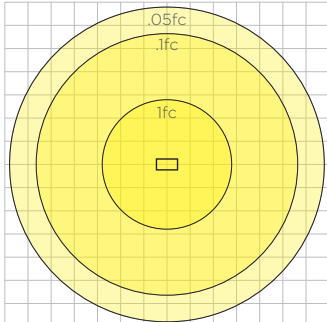

## Standard Output Isofootcandle Curve

AURA-RCT-D-1x4-L35SO Mounted at 10'

AURA-RCT-D-1x6-L35SO Mounted at 10'

AURA-SQR-D-2x2-L35SO Mounted at 10'

AURA-RCT-D-2x4-L35SO Mounted at 10'

AURA-RCT-D-2x6-L35SO Mounted at 10'