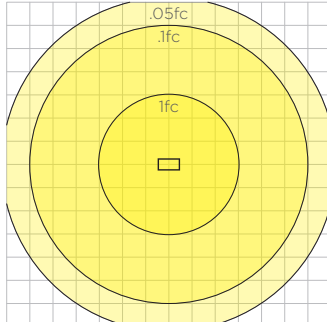

## Standard Output Isofootcandle Curve

AURA-RCT-D-1x4-L35SO Mounted at 10'

AURA-RCT-D-1x6-L35SO Mounted at 10'

AURA-SQR-D-2x2-L35SO Mounted at 10'

AURA-RCT-D-2x4-L35SO Mounted at 10'

AURA-RCT-D-2x6-L35SO Mounted at 10'