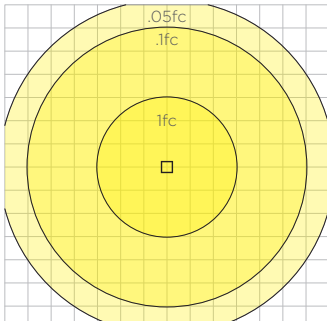

AURA-SQR-D-5x5-L35SO Mounted at 10'