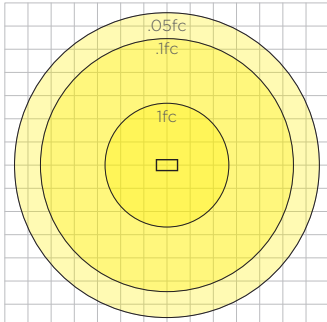

AURA-RCT-D-1x6-L35SO Mounted at 10'