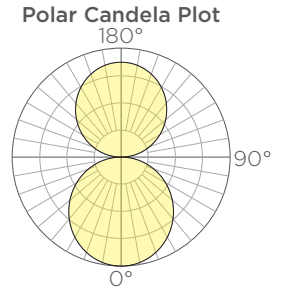

ORDERING GUIDE: EXAMPLE: AURA-SQR-D/I-2x2-L3550-56-CE-STD

AURA		D/I					CE	
1	2	3	4	5	6	7	8	9

1	Series Aura	4	Size 1' x 4' 1' x 6' 2' x 2' 2' x 4' 2' x 6' 2' x 8' 3' x 3' 3' x 6' 4' x 4' 4' x 8' 5' x 5' 6' x 6'	5	CCT 2700K 3000K 3500K 4000K	8	Mounting Ceiling Canopy
2	Series Square Rectangle	3	Lighting Direct/ Indirect	6	Output Standard Output	9	Special Standard Modified
SQR				7	Wood Finish See color options on finishes technical sheet		
RCT				S*