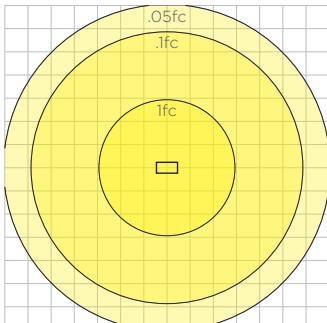

AURA-RCT-D-3x6-L35SO Mounted at 10'