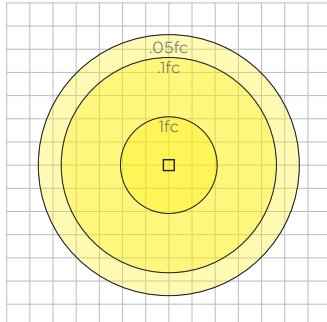

AURA-SQR-D-2x2-L35SO Mounted at 10'