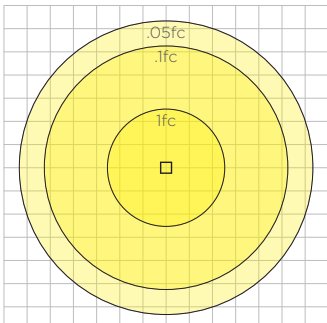

AURA-SQR-D-3x3-L35SO Mounted at 10'