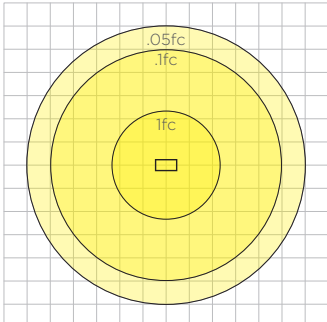

Aura Square and Rectangle - Direct Lighting

Standard Output Isofootcandle Curve

AURA-RCT-D-1x4-L35SO Mounted at 10'