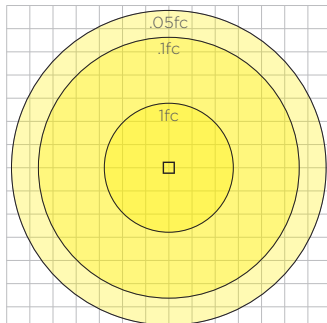

AURA-SQR-D-4x4-L35SO Mounted at 10'