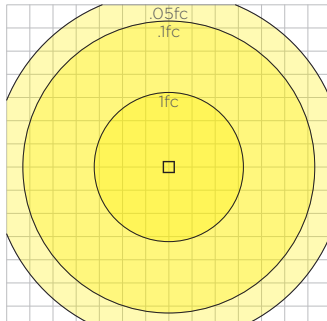

AURA-SQR-D-6x6-L35SO Mounted at 10'