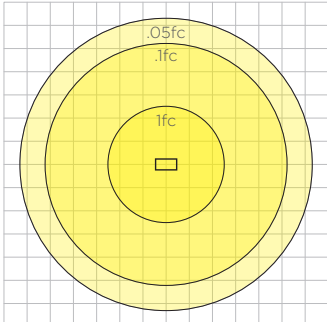

## Standard Output Isofootcandle Curve

AURA-RCT-D-1x4-L35SO Mounted at 10'

AURA-RCT-D-1x6-L35SO Mounted at 10'

AURA-SQR-D-2x2-L35SO Mounted at 10'

AURA-RCT-D-2x4-L35SO Mounted at 10'

AURA-RCT-D-2x6-L35SO Mounted at 10'