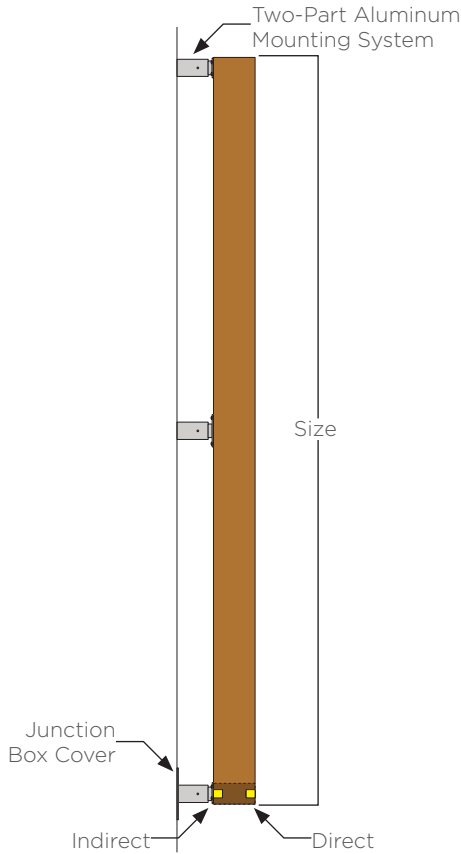

Size	Standard Output		Medium Output		High Output		Weight
	Watts D	Watts D/I	Watts D	Watts D/I	Watts D	Watts D/I	
1x4	15	28	30	56	50	94	26lbs.
1x6	21	40	42	80	70	134	35lbs.
2x2	12	22	24	44	40	74	21lbs.
2x4	18	34	36	68	60	114	31lbs.
2x6	24	46	48	92	80	154	40lbs.
2x8	30	58	60	116	100	194	50lbs.
3x3	18	34	36	68	60	114	31lbs.
3x6	27	52	54	104	90	174	45lbs.
4x4	24	46	48	92	80	154	40lbs.
4x8	36	70	72	140	120	234	59lbs.
5x5	30	58	60	116	100	194	50lbs.
6x6	36	70	72	140	120	234	59lbs.

ORDERING GUIDE: EXAMPLE: AURA-SQR-I-4x4-L3050-S3-C2-WA4-STD

AURA									
1	2	3	4	5	6	7	8	9	10

1	Series	4	Size	5	CCT	8	Metal Finish
AURA	Aura	1x4 1x6	1' x 4' 1' x 6'	L27 L30 L35 L40	2700K 3000K 3500K 4000K	**** CSM	See color options on finishes technical sheet Custom Color
2	Type	2x2 2x4 2x6 2x8 3x3 3x6 4x4 4x8 5x5 6x6	2' x 2' 2' x 4' 2' x 6' 2' x 8' 3' x 3' 3' x 6' 4' x 4' 4' x 8' 5' x 5' 6' x 6'	6	Output	9	Mounting
SQR RCT	Square Rectangle			SO MO HO	Standard Output Medium Output High Output	WA4 WA8	4" Wall Mount 8" Wall Mount
3	Lighting			7	Wood Finish	10	Special
D I D/I	Direct Indirect Direct/ Indirect⁽¹⁾			S*	See color options on finishes technical sheet	STD MOD	Standard Modified

1. Direct/indirect illumination controlled together. Contact Structura for independant control options.