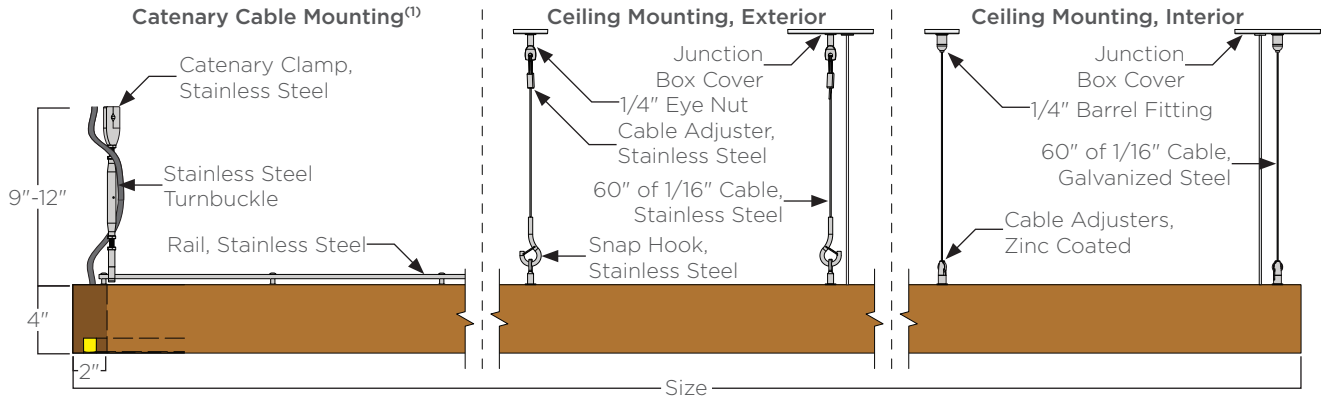

Size	Standard Output		Medium Output		High Output		Weight⁽²⁾	EPA⁽²⁾
	Lumens⁽²⁾	Watts	Lumens⁽²⁾	Watts	Lumens⁽²⁾	Watts		
1x4	1080	15	1980	30	2940	50	26lbs.	1.73ft²
1x6	1512	21	2772	42	4116	70	35lbs.	2.53ft²
2x2	864	12	1584	24	2352	40	21lbs.	.93ft²
2x4	1296	18	2376	36	3528	60	31lbs.	1.73ft²
2x6	1728	24	3168	48	4704	80	40lbs.	2.53ft²
2x8	2160	30	3960	60	5880	100	50lbs.	3.33ft²
3x3	1296	18	2376	36	3528	60	31lbs.	1.33ft²
3x6	1944	27	3564	54	5292	90	45lbs.	2.53ft²
4x4	1728	24	3168	48	4704	80	40lbs.	1.73ft²
4x8	2592	36	4752	72	7056	120	59lbs.	3.33ft²
5x5	2160	30	3960	60	5880	100	50lbs.	2.06ft²
6x6	2592	36	4752	72	7056	120	59lbs.	2.53ft²