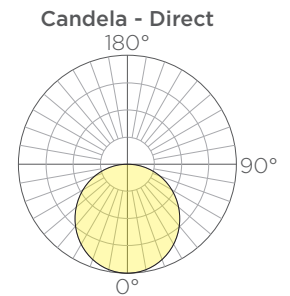

ORDERING GUIDE: EXAMPLE: AURA-RCT-D-2x8-L30MO-S3-CA-STD

AURA		D						
1	2	3	4	5	6	7	8	9

1	Series	4	Size	5	CCT	7	Wood Finish
AURA	Aura	1x4	1' x 4'	L27	2700K	S*	See color options on finishes technical sheet
2	Type	1x6	1' x 6'	L30	3000K	8	Mounting
SQR	Square	2x2	2' x 2'	L35	3500K	CA	Catenary Cable
RCT	Rectangle	2x4	2' x 4'	L40	4000K	CE/E	Ceiling Canopy, Exterior
3	Lighting	2x6	2' x 6'	6	Output	CE/I	Ceiling Canopy, Interior
D	Direct	2x8	2' x 8'	SO	Standard Output	9	Special
		3x3	3' x 3'	MO	Medium Output	STD	Standard
		3x6	3' x 6'	HO	High Output	MOD	Modified
		4x4	4' x 4'				
		4x8	4' x 8'				
		5x5	5' x 5'				
		6x6	6' x 6'				

1. Catenary cable designed and provided separately.
2. Lumen output based upon 3000K CCT.
3. Weight and EPA based off of catenary mounting option.