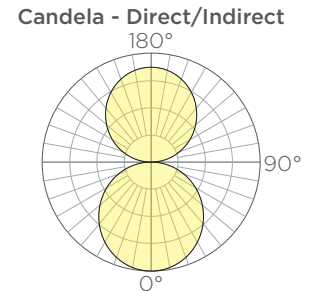

ORDERING GUIDE: EXAMPLE: AURA-RCT-D-2x8-L30MO-S3-CA-STD

AURA		D						
1	2	3	4	5	6	7	8	9

1	Series	4	Size	5	CCT	7	Wood Finish
AURA	Aura	1x4 1x6 2x2 2x4 2x6 2x8 3x3 3x6 4x4 4x8 5x5 6x6	1' x 4' 1' x 6' 2' x 2' 2' x 4' 2' x 6' 2' x 8' 3' x 3' 3' x 6' 4' x 4' 4' x 8' 5' x 5' 6' x 6'	L27 L30 L35 L40	2700K 3000K 3500K 4000K	S*	See color options on finishes technical sheet
2	Type					8	Mounting
SQR RCT	Square Rectangle					CA CE/E CE/I	Catenary Cable ⁽¹⁾ Ceiling Canopy, Exterior Ceiling Canopy, Interior
3	Lighting			6	Output	9	Special
D	Direct			SO MO HO	Standard Output Medium Output High Output	STD MOD	Standard Modified

1. Catenary cable designed and provided separately.
 2. Lumen output based upon 3000K CCT.
 3. Weight and EPA based off of catenary mounting option.

Size	Standard Output		Medium Output		High Output		Weight	EPA
	Lumens ⁽¹⁾	Watts	Lumens ⁽¹⁾	Watts	Lumens ⁽¹⁾	Watts		
1x4	2016	28	3696	56	5488	94	24lbs.	3.32ft ²
1x6	2880	40	5280	80	7840	134	33lbs.	4.89ft ²
2x2	1584	22	2904	44	4312	74	19lbs.	2.29ft ²
2x4	2448	34	4488	68	6664	114	29lbs.	3.60ft ²
2x6	3312	46	6072	92	9016	154	38lbs.	5.08ft ²
2x8	4176	58	7656	116	11368	194	48lbs.	6.62ft ²
3x3	2448	34	4488	68	6664	114	29lbs.	3.42ft ²
3x6	3744	52	6864	104	10192	174	43lbs.	5.39ft ²
4x4	3312	46	6072	92	9016	154	38lbs.	4.55ft ²
4x8	5040	70	9240	140	13720	234	57lbs.	7.18ft ²
5x5	4176	58	7656	116	11368	194	48lbs.	5.68ft ²
6x6	5040	70	9240	140	13720	234	57lbs.	6.81ft ²