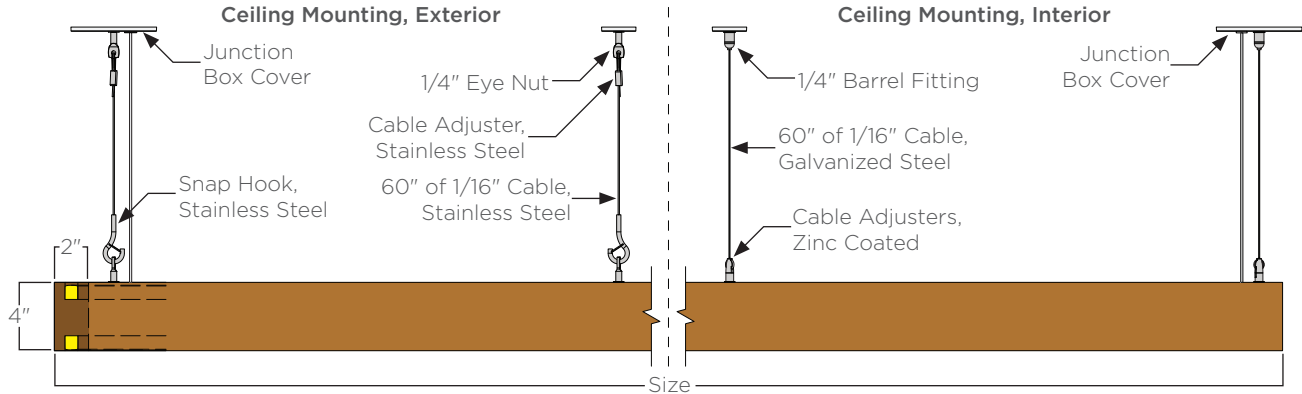

Size	Standard Output		Medium Output		High Output		Weight	EPA
	Lumens⁽¹⁾	Watts	Lumens⁽¹⁾	Watts	Lumens⁽¹⁾	Watts		
1x4	2016	28	3696	56	5488	94	24lbs.	3.32ft²
1x6	2880	40	5280	80	7840	134	33lbs.	4.89ft²
2x2	1584	22	2904	44	4312	74	19lbs.	2.29ft²
2x4	2448	34	4488	68	6664	114	29lbs.	3.60ft²
2x6	3312	46	6072	92	9016	154	38lbs.	5.08ft²
2x8	4176	58	7656	116	11368	194	48lbs.	6.62ft²
3x3	2448	34	4488	68	6664	114	29lbs.	3.42ft²
3x6	3744	52	6864	104	10192	174	43lbs.	5.39ft²
4x4	3312	46	6072	92	9016	154	38lbs.	4.55ft²
4x8	5040	70	9240	140	13720	234	57lbs.	7.18ft²
5x5	4176	58	7656	116	11368	194	48lbs.	5.68ft²
6x6	5040	70	9240	140	13720	234	57lbs.	6.81ft²