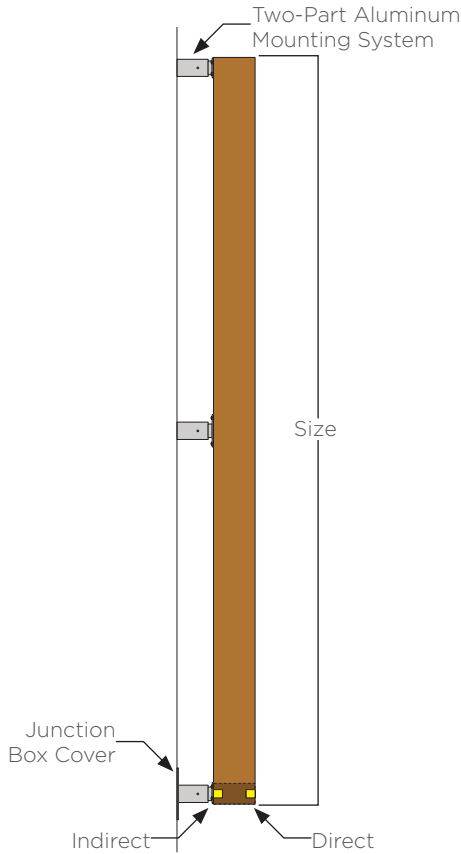

Size	Standard Output		Medium Output		High Output		Weight
	Watts D	Watts D/I	Watts D	Watts D/I	Watts D	Watts D/I	
1x4	15	28	30	56	50	94	26lbs.
1x6	21	40	42	80	70	134	35lbs.
2x2	12	22	24	44	40	74	21lbs.
2x4	18	34	36	68	60	114	31lbs.
2x6	24	46	48	92	80	154	40lbs.
2x8	30	58	60	116	100	194	50lbs.
3x3	18	34	36	68	60	114	31lbs.
3x6	27	52	54	104	90	174	45lbs.
4x4	24	46	48	92	80	154	40lbs.
4x8	36	70	72	140	120	234	59lbs.
5x5	30	58	60	116	100	194	50lbs.
6x6	36	70	72	140	120	234	59lbs.

ORDERING GUIDE: EXAMPLE: AURA-SQR-I-4x4-L3050-S3-C2-WA4-STD

AURA									
1	2	3	4	5	6	7	8	9	10

1	Series Aura	4	Size 1' x 4' 1' x 6' 2' x 2' 2' x 4' 2' x 6' 2' x 8' 3' x 3' 3' x 6' 4' x 4' 4' x 8' 5' x 5' 6' x 6'	5	CCT 2700K 3000K 3500K 4000K	8	Metal Finish **** See color options on finishes technical sheet Custom Color
2	Type Square Rectangle	3	Lighting Direct Indirect Direct/ Indirect⁽¹⁾	6	Output Standard Output Medium Output High Output	9	Mounting 4" Wall Mount 8" Wall Mount
3	D I D/I	4	1x4 1x6 2x2 2x4 2x6 2x8 3x3 3x6 4x4 4x8 5x5 6x6	7	Wood Finish See color options on finishes technical sheet	10	Special Standard Modified
				S*			

1. Direct/indirect illumination controlled together. Contact Structura for independant control options.