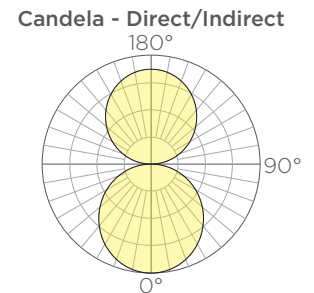

ORDERING GUIDE: EXAMPLE: AURA-RCT-D-2x8-L30MO-S3-CA-STD

AURA		D						
1	2	3	4	5	6	7	8	9

1	Series	4	Size	5	CCT	7	Wood Finish
AURA	Aura	1x4	1' x 4'	L27	2700K	S*	See color options on finishes technical sheet
2	Type	1x6	1' x 6'	L30	3000K	8	Mounting
SQR	Square	2x2	2' x 2'	L35	3500K	CA	Catenary Cable
RCT	Rectangle	2x4	2' x 4'	L40	4000K	CE/E	Ceiling Canopy, Exterior
3	Lighting	2x6	2' x 6'	6	Output	CE/I	Ceiling Canopy, Interior
D	Direct	2x8	2' x 8'	SO	Standard Output	9	Special
		3x3	3' x 3'	MO	Medium Output	STD	Standard
		3x6	3' x 6'	HO	High Output	MOD	Modified
		4x4	4' x 4'				
		4x8	4' x 8'				
		5x5	5' x 5'				
		6x6	6' x 6'				

1. Catenary cable designed and provided separately.
 2. Lumen output based upon 3000K CCT.
 3. Weight and EPA based off of catenary mounting option.

Size	Standard Output		Medium Output		High Output		Weight	EPA
	Lumens ⁽¹⁾	Watts	Lumens ⁽¹⁾	Watts	Lumens ⁽¹⁾	Watts		
1x4	2016	28	3696	56	5488	94	24lbs.	1.68ft ²
1x6	2880	40	5280	80	7840	134	33lbs.	2.48ft ²
2x2	1584	22	2904	44	4312	74	19lbs.	.88ft ²
2x4	2448	34	4488	68	6664	114	29lbs.	1.68ft ²
2x6	3312	46	6072	92	9016	154	38lbs.	2.48ft ²
2x8	4176	58	7656	116	11368	194	48lbs.	3.28ft ²
3x3	2448	34	4488	68	6664	114	29lbs.	1.28ft ²
3x6	3744	52	6864	104	10192	174	43lbs.	2.48ft ²
4x4	3312	46	6072	92	9016	154	38lbs.	1.68ft ²
4x8	5040	70	9240	140	13720	234	57lbs.	3.28ft ²
5x5	4176	58	7656	116	11368	194	48lbs.	2.01ft ²
6x6	5040	70	9240	140	13720	234	57lbs.	2.48ft ²