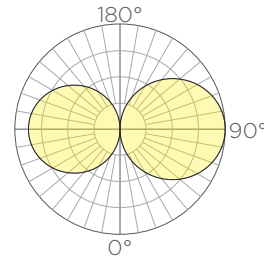

Size	Standard Output		Medium Output		High Output		Weight
	Watts D	Watts D/I	Watts D	Watts D/I	Watts D	Watts D/I	
1x4	15	28	30	56	50	94	26lbs.
1x6	21	40	42	80	70	134	35lbs.
2x2	12	22	24	44	40	74	21lbs.
2x4	18	34	36	68	60	114	31lbs.
2x6	24	46	48	92	80	154	40lbs.
2x8	30	58	60	116	100	194	50lbs.
3x3	18	34	36	68	60	114	31lbs.
3x6	27	52	54	104	90	174	45lbs.
4x4	24	46	48	92	80	154	40lbs.
4x8	36	70	72	140	120	234	59lbs.
5x5	30	58	60	116	100	194	50lbs.
6x6	36	70	72	140	120	234	59lbs.

Candela - Direct/Indirect