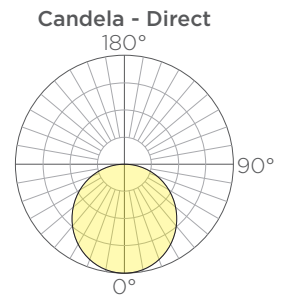

ORDERING GUIDE: EXAMPLE: AURA-RCT-D-2x8-L30MO-S3-CA-STD

AURA		D						
1	2	3	4	5	6	7	8	9

1	Series	4	Size	5	CCT	7	Wood Finish
AURA	Aura	1x4 1x6 2x2 2x4 2x6 2x8 3x3 3x6 4x4 4x8 5x5 6x6	1' x 4' 1' x 6' 2' x 2' 2' x 4' 2' x 6' 2' x 8' 3' x 3' 3' x 6' 4' x 4' 4' x 8' 5' x 5' 6' x 6'	L27 L30 L35 L40	2700K 3000K 3500K 4000K	S*	See color options on finishes technical sheet
2	Type					8	Mounting
SQR RCT	Square Rectangle					CA CE/E CE/I	Catenary Cable⁽¹⁾ Ceiling Canopy, Exterior Ceiling Canopy, Interior
3	Lighting			6	Output	9	Special
D	Direct			SO MO HO	Standard Output Medium Output High Output	STD MOD	Standard Modified

1. Catenary cable designed and provided separately.
2. Lumen output based upon 3000K CCT.
3. Weight and EPA based off of catenary mounting option.