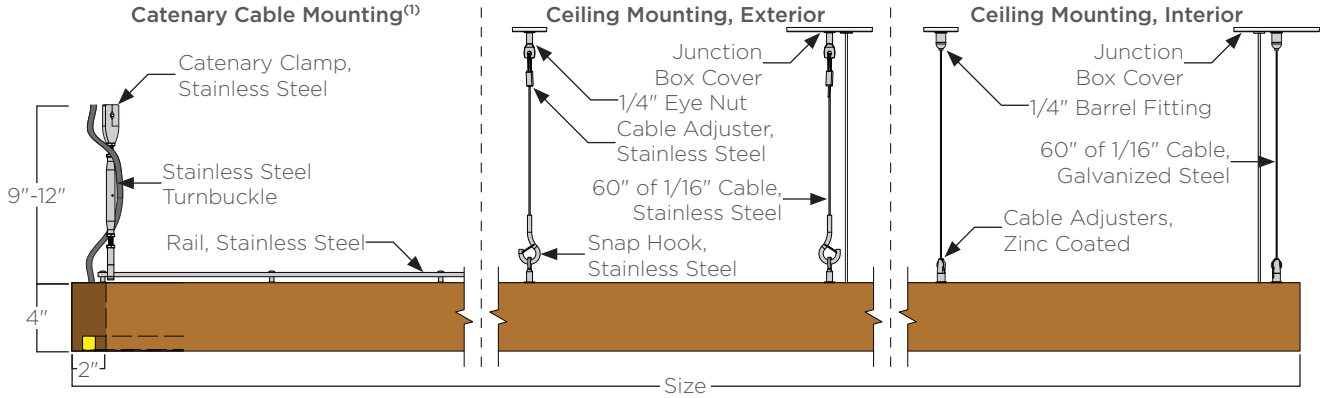

Size	Standard Output		Medium Output		High Output		Weight⁽²⁾	EPA⁽²⁾
	Lumens⁽²⁾	Watts	Lumens⁽²⁾	Watts	Lumens⁽²⁾	Watts		
1x4	1080	15	1980	30	2940	50	26lbs.	3.44ft²
1x6	1512	21	2772	42	4116	70	35lbs.	5.01ft²
2x2	864	12	1584	24	2352	40	21lbs.	2.41ft²
2x4	1296	18	2376	36	3528	60	31lbs.	3.72ft²
2x6	1728	24	3168	48	4704	80	40lbs.	5.20ft²
2x8	2160	30	3960	60	5880	100	50lbs.	6.80ft²
3x3	1296	18	2376	36	3528	60	31lbs.	3.54ft²
3x6	1944	27	3564	54	5292	90	45lbs.	5.51ft²
4x4	1728	24	3168	48	4704	80	40lbs.	4.67ft²
4x8	2592	36	4752	72	7056	120	59lbs.	7.36ft²
5x5	2160	30	3960	60	5880	100	50lbs.	5.80ft²
6x6	2592	36	4752	72	7056	120	59lbs.	6.93ft²