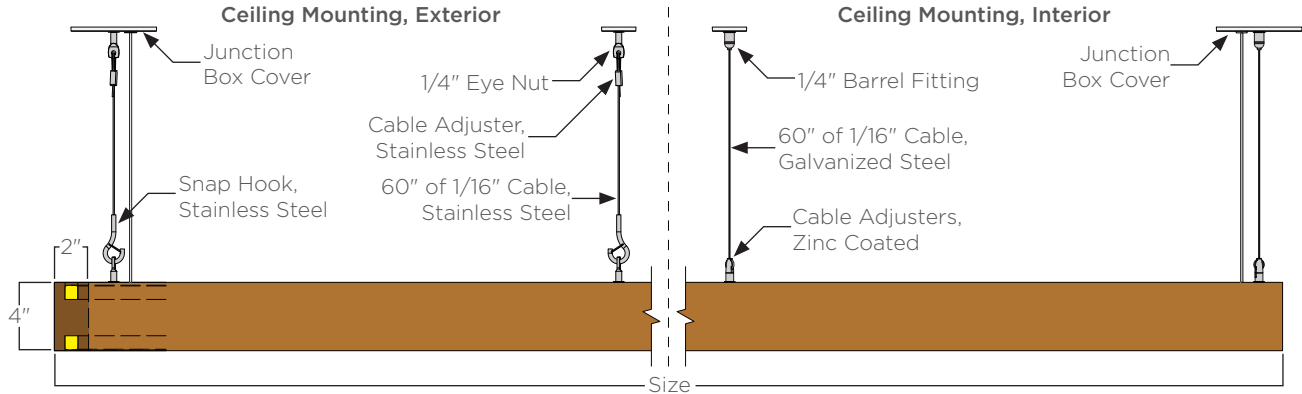

Size	Standard Output		Medium Output		High Output		Weight	EPA
	Lumens⁽¹⁾	Watts	Lumens⁽¹⁾	Watts	Lumens⁽¹⁾	Watts		
1x4	2016	28	3696	56	5488	94	24lbs.	1.68ft²
1x6	2880	40	5280	80	7840	134	33lbs.	2.48ft²
2x2	1584	22	2904	44	4312	74	19lbs.	.88ft²
2x4	2448	34	4488	68	6664	114	29lbs.	1.68ft²
2x6	3312	46	6072	92	9016	154	38lbs.	2.48ft²
2x8	4176	58	7656	116	11368	194	48lbs.	3.28ft²
3x3	2448	34	4488	68	6664	114	29lbs.	1.28ft²
3x6	3744	52	6864	104	10192	174	43lbs.	2.48ft²
4x4	3312	46	6072	92	9016	154	38lbs.	1.68ft²
4x8	5040	70	9240	140	13720	234	57lbs.	3.28ft²
5x5	4176	58	7656	116	11368	194	48lbs.	2.01ft²
6x6	5040	70	9240	140	13720	234	57lbs.	2.48ft²