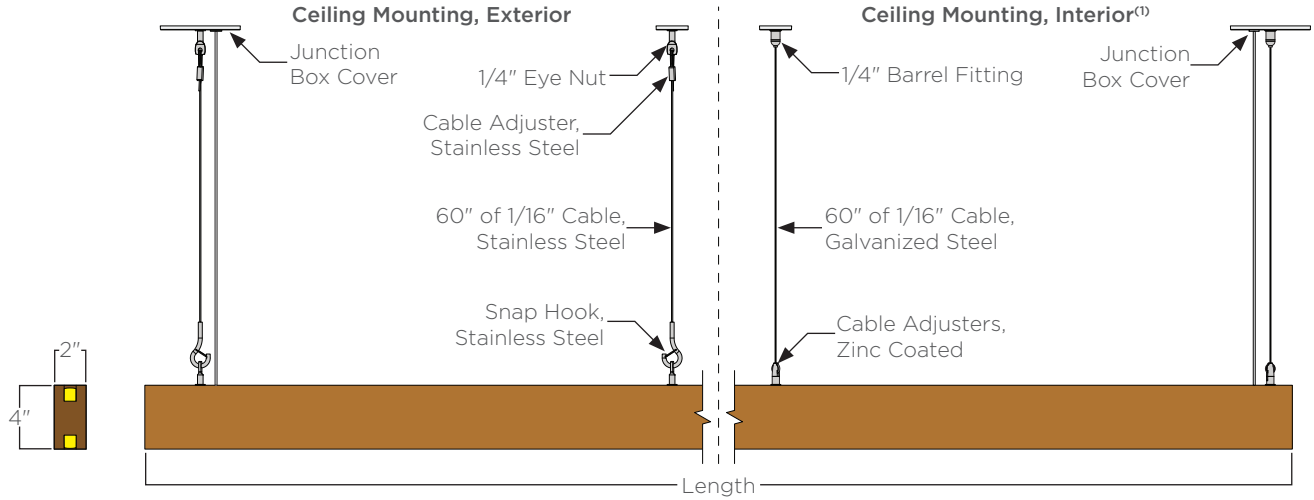

Length	Standard Output		Medium Output		High Output		Weight	EPA
	Lumens⁽²⁾	Watts	Lumens⁽²⁾	Watts	Lumens⁽²⁾	Watts		
2'	414	6	759	12	1127	20	5lbs.	.84ft²
4'	846	12	1551	24	2302	40	10lbs.	1.64ft²
6'	1278	18	2343	36	3479	60	14lbs.	2.44ft²
8'	1710	24	3135	48	4655	80	19lbs.	3.24ft²
10'	2142	30	3927	60	5831	100	24lbs.	4.04ft²
12'	2574	36	4719	72	7007	120	28lbs.	4.84ft²