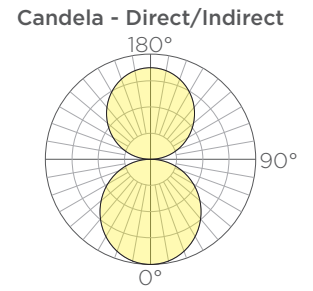

ORDERING GUIDE: EXAMPLE: AURA-LNR-D-6-L30HO-S3-CA-OF2-STD

1	Series	4	Length	6	Output	9	Outfeed⁽⁴⁾
AURA	Aura	2	2'	SO	Standard Output	BLANK	No Outfeed
2	Type	4	4'	MO	Medium Output	OF	1' Outfeed
LNR	Linear	6	6'	HO	High Output	OF2	Outfeed + 2' Jumper
3	Lighting	8	8'	7	Wood Finish	OF4	Outfeed + 4' Jumper
D	Direct	10	10'	S*	See color options on finishes technical sheet	OF*	Outfeed + X' Jumper
		5	CCT	8	Mounting	10	Special
		L27	2700K	CA	Catenary Cable	STD	Standard
		L30	3000K	CE/E	Ceiling Canopy, Exterior	MOD	Modified
		L35	3500K	CE/I	Ceiling Canopy, Interior		
		L40	4000K				

Length	Standard Output		Medium Output		High Output		Weight	EPA
	Lumens ⁽¹⁾	Watts	Lumens ⁽¹⁾	Watts	Lumens ⁽¹⁾	Watts		
2'	414	6	759	12	1127	20	5lbs.	.84ft ²
4'	846	12	1551	24	2302	40	10lbs.	1.64ft ²
6'	1278	18	2343	36	3479	60	14lbs.	2.44ft ²
8'	1710	24	3135	48	4655	80	19lbs.	3.24ft ²
10'	2142	30	3927	60	5831	100	24lbs.	4.04ft ²
12'	2574	36	4719	72	7007	120	28lbs.	4.84ft ²