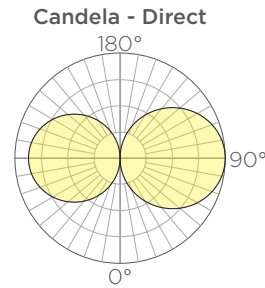

Length	Standard Output		Medium Output		High Output		Weight	EPA
	Lumens ⁽¹⁾	Watts	Lumens ⁽¹⁾	Watts	Lumens ⁽¹⁾	Watts		
2'	414	6	759	12	1127	20	5lbs.	.84ft ²
4'	846	12	1551	24	2302	40	10lbs.	1.64ft ²
6'	1278	18	2343	36	3479	60	14lbs.	2.44ft ²
8'	1710	24	3135	48	4655	80	19lbs.	3.24ft ²
10'	2142	30	3927	60	5831	100	24lbs.	4.04ft ²
12'	2574	36	4719	72	7007	120	28lbs.	4.84ft ²

ORDERING GUIDE: EXAMPLE: AURA-LNR-D/I-8-L35MO-S6-CE-STD

AURA	LNR	D/I					CE	
1	2	3	4	5	6	7	8	9

1	Series	4	Length	6	Output	8	Mounting
AURA	Aura	2	2'	SO	Standard Output	CE/E	Ceiling Canopy, Exterior
2	Type	4	4'	MO	Medium Output	CE/I	Ceiling Canopy, Interior
LNR	Linear	6	6'	HO	High Output	9	Special
3	Lighting	8	8'	7	Wood Finish	STD	Standard
D/I	Direct/ Indirect ⁽²⁾	10	10'	S*	See color options on finishes technical sheet	MOD	Modified
		12	12'				
		5	CCT				
		L27	2700K				
		L30	3000K				
		L35	3500K				
		L40	4000K				

1. Lumen output based upon 3000K CCT.
2. Direct/indirect illumination controlled together. Contact Structura for independent control options.

Length	Standard Output		Medium Output		High Output		Weight
	Watts D	Watts D/I	Watts D	Watts D/I	Watts D	Watts D/I	
2'	3	6	6	12	10	20	7lbs.
4'	6	12	12	24	20	40	12lbs.
6'	9	18	18	36	30	60	16lbs.
8'	12	24	24	48	40	80	21lbs.
10'	15	30	30	60	50	100	26lbs.
12'	18	36	36	72	60	120	30lbs.