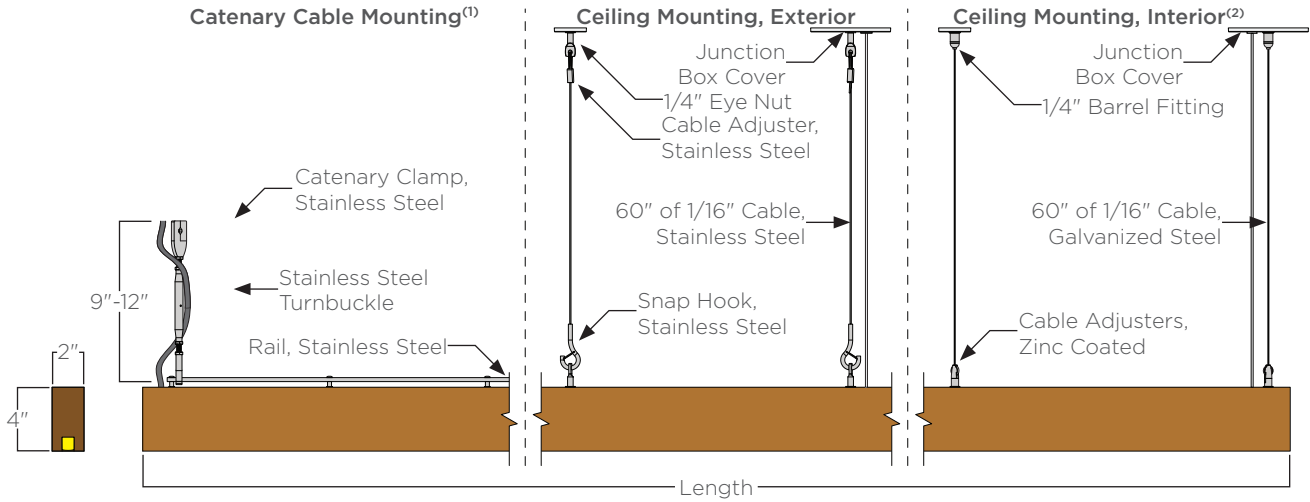

Length	Standard Output		Medium Output		High Output		Weight⁽⁴⁾	EPA⁽⁴⁾
	Lumens⁽³⁾	Watts	Lumens⁽³⁾	Watts	Lumens⁽³⁾	Watts		
2'	216	3	396	6	588	10	6lbs.	.90ft²
4'	432	6	792	12	1176	20	11lbs.	1.70ft²
6'	648	9	1182	18	1764	30	15lbs.	2.50ft²
8'	864	12	1584	24	2352	40	20lbs.	3.30ft²
10'	1080	15	1980	30	2940	50	25lbs.	4.10ft²
12'	1296	18	2376	36	3528	60	29lbs.	4.90ft²