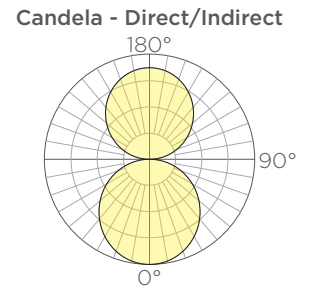

ORDERING GUIDE: EXAMPLE: AURA-LNR-D-6-L30HO-S3-CA-OF2-STD

AURA	LNR	D							
1	2	3	4	5	6	7	8	9	10

1	Series	4	Length	6	Output	9	Outfeed⁽⁵⁾
AURA	Aura	2	2'	SO	Standard Output	BLANK	No Outfeed
2	Type	4	4'	MO	Medium Output	OF	1' Outfeed
LNR	Linear	6	6'	HO	High Output	OF2	Outfeed + 2' Jumper
3	Lighting	8	8'	7	Wood Finish	OF4	Outfeed + 4' Jumper
D	Direct	10	10'	S*	See color options on finishes technical sheet	OF*	Outfeed + X' Jumper
		12	12'	8	Mounting	10	Special
		5	CCT	CA	Catenary Cable ⁽¹⁾	STD	Standard
		L27	2700K	CE/E	Ceiling Canopy, Exterior		
		L30	3000K	CE/I	Ceiling Canopy, Interior ⁽²⁾		
		L35	3500K				
		L40	4000K				

Length	Standard Output		Medium Output		High Output		Weight	EPA
	Lumens ⁽²⁾	Watts	Lumens ⁽²⁾	Watts	Lumens ⁽²⁾	Watts		
2'	414	6	759	12	1127	20	5lbs.	.84ft ²
4'	846	12	1551	24	2302	40	10lbs.	1.64ft ²
6'	1278	18	2343	36	3479	60	14lbs.	2.44ft ²
8'	1710	24	3135	48	4655	80	19lbs.	3.24ft ²
10'	2142	30	3927	60	5831	100	24lbs.	4.04ft ²
12'	2574	36	4719	72	7007	120	28lbs.	4.84ft ²