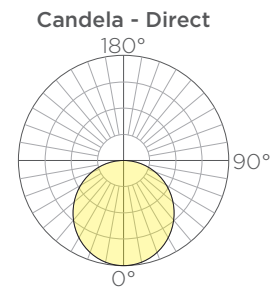

Length	Standard Output		Medium Output		High Output		Weight
	Watts D	Watts D/I	Watts D	Watts D/I	Watts D	Watts D/I	
2'	3	6	6	12	10	20	7lbs.
4'	6	12	12	24	20	40	12lbs.
6'	9	18	18	36	30	60	16lbs.
8'	12	24	24	48	40	80	21lbs.
10'	15	30	30	60	50	100	26lbs.
12'	18	36	36	72	60	120	30lbs.

ORDERING GUIDE: EXAMPLE: AURA-LNR-D/I-8-L3550-S3-C1-WA4-STD

AURA	LNR								
1	2	3	4	5	6	7	8	9	10

1	Series	4	Length	6	Output	9	Mounting
AURA	Aura	2	2'	SO	Standard Output	WA4	4" Wall Mount
		4	4'	MO	Medium Output	WA8	8" Wall Mount
2	Type	6	6'	HO	High Output		
LNR	Linear	8	8'			10	Special
		10	10'	7	Wood Finish	STD	Standard
3	Lighting	12	12'	S*	See color options on finishes technical sheet		
D	Direct	5	CCT				
I	Indirect	L27	2700K	8	Metal Finish		
D/I	Direct/Indirect ⁽¹⁾	L30	3000K	****	See color options on finishes technical sheet		
		L35	3500K	CSM	Custom Color		
		L40	4000K				

1. Direct/indirect illumination controlled together. Contact Structura for independant control options.

Length	Standard Output		Medium Output		High Output		Weight
	Lumens	Watts	Lumens	Watts	Lumens	Watts	
2'	216	3	396	6	588	10	7lbs.
4'	432	6	792	12	1176	20	12lbs.
6'	648	9	1182	18	1764	30	17lbs.
8'	864	12	1584	24	2352	40	22lbs.
10'	1080	15	1980	30	2940	50	27lbs.
12'	1296	18	2376	36	3528	60	31lbs.