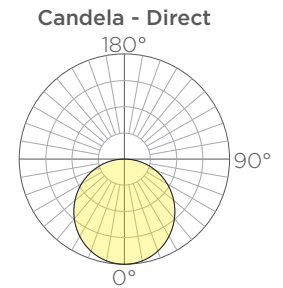

Length	Standard Output		Medium Output		High Output		Weight⁽³⁾	EPA⁽³⁾
	Lumens⁽²⁾	Watts	Lumens⁽²⁾	Watts	Lumens⁽²⁾	Watts		
2'	216	3	396	6	588	10	6lbs.	.90ft²
4'	432	6	792	12	1176	20	11lbs.	1.70ft²
6'	648	9	1182	18	1764	30	15lbs.	2.50ft²
8'	864	12	1584	24	2352	40	20lbs.	3.30ft²
10'	1080	15	1980	30	2940	50	25lbs.	4.10ft²
12'	1296	18	2376	36	3528	60	29lbs.	4.90ft²

ORDERING GUIDE: EXAMPLE: AURA-LNR-D-6-L30HO-S3-CA-OF2-STD

1	Series	4	Length	6	Output	9	Outfeed⁽⁴⁾
AURA	Aura	2	2'	SO	Standard Output	BLANK	No Outfeed
2	Type	4	4'	MO	Medium Output	OF	1' Outfeed
LNR	Linear	6	6'	HO	High Output	OF2	Outfeed + 2' Jumper
3	Lighting	8	8'	7	Wood Finish	OF4	Outfeed + 4' Jumper
D	Direct	10	10'	S*	See color options on finishes technical sheet	OF*	Outfeed + X' Jumper
		5	CCT	8	Mounting	10	Special
		L27	2700K	CA	Catenary Cable	STD	Standard
		L30	3000K	CE/E	Ceiling Canopy, Exterior	MOD	Modified
		L35	3500K	CE/I	Ceiling Canopy, Interior		
		L40	4000K				

1. Catenary cable designed and provided separately.
2. Lumen output based upon 3000K CCT.
3. Weight and EPA based off of catenary mounting option.
4. Out feed option for daisy chain applications with master and satellite control. Maximum total run distance per power supply: 66' for SO, 33' for MO, and 20' for HO.