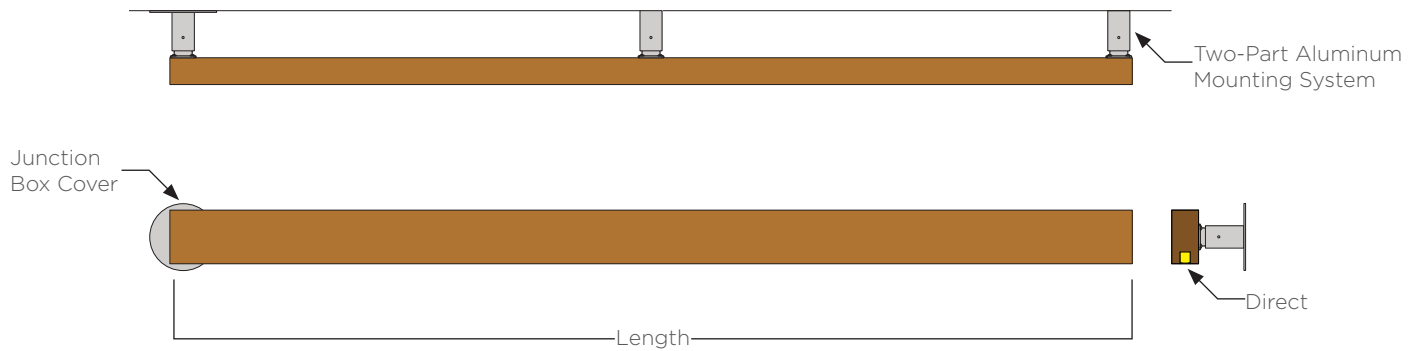

Length	Standard Output		Medium Output		High Output		Weight
	Watts D	Watts D/I	Watts D	Watts D/I	Watts D	Watts D/I	
2'	3	6	6	12	10	20	7lbs.
4'	6	12	12	24	20	40	12lbs.
6'	9	18	18	36	30	60	16lbs.
8'	12	24	24	48	40	80	21lbs.
10'	15	30	30	60	50	100	26lbs.
12'	18	36	36	72	60	120	30lbs.

1. Direct/indirect illumination controlled together. Contact Structura for independant control options.

Length	Standard Output		Medium Output		High Output		Weight
	Lumens	Watts	Lumens	Watts	Lumens	Watts	
2'	216	3	396	6	588	10	7lbs.
4'	432	6	792	12	1176	20	12lbs.
6'	648	9	1182	18	1764	30	17lbs.
8'	864	12	1584	24	2352	40	22lbs.
10'	1080	15	1980	30	2940	50	27lbs.
12'	1296	18	2376	36	3528	60	31lbs.