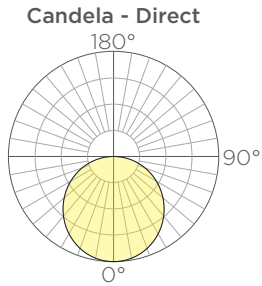

Length	Standard Output		Medium Output		High Output		Weight	EPA
	Lumens ⁽¹⁾	Watts	Lumens ⁽¹⁾	Watts	Lumens ⁽¹⁾	Watts		
2'	414	6	759	12	1127	20	5lbs.	.84ft ²
4'	846	12	1551	24	2302	40	10lbs.	1.64ft ²
6'	1278	18	2343	36	3479	60	14lbs.	2.44ft ²
8'	1710	24	3135	48	4655	80	19lbs.	3.24ft ²
10'	2142	30	3927	60	5831	100	24lbs.	4.04ft ²
12'	2574	36	4719	72	7007	120	28lbs.	4.84ft ²

1. Lumen output based upon 3000K CCT.
2. Direct/indirect illumination controlled together. Contact Structura for independent control options.

Length	Standard Output		Medium Output		High Output		Weight
	Watts D	Watts D/I	Watts D	Watts D/I	Watts D	Watts D/I	
2'	3	6	6	12	10	20	7lbs.
4'	6	12	12	24	20	40	12lbs.
6'	9	18	18	36	30	60	16lbs.
8'	12	24	24	48	40	80	21lbs.
10'	15	30	30	60	50	100	26lbs.
12'	18	36	36	72	60	120	30lbs.

ORDERING GUIDE: EXAMPLE: AURA-LNR-D/I-8-L3550-53-C1-WA4-STD

AURA	LNR								
1	2	3	4	5	6	7	8	9	10

1	Series	4	Length	6	Output	9	Mounting
AURA	Aura	2	2'	SO	Standard Output	WA4	4" Wall Mount
2	Type	4	4'	MO	Medium Output	WA8	8" Wall Mount
LNR	Linear	6	6'	HO	High Output	10	Special
3	Lighting	8	8'	7	Wood Finish	STD	Standard
D	Direct	10	10'	S*	See color options on finishes technical sheet	MOD	Modified
I	Indirect	12	12'	8	Metal Finish		
D/I	Direct/ Indirect ⁽¹⁾	5	CCT	****	See color options on finishes technical sheet		
		L27	2700K	CSM	Custom Color		
		L30	3000K				
		L35	3500K				
		L40	4000K				

1. Direct/indirect illumination controlled together. Contact Structura for independant control options.

Length	Standard Output		Medium Output		High Output		Weight
	Lumens	Watts	Lumens	Watts	Lumens	Watts	
2'	216	3	396	6	588	10	7lbs.
4'	432	6	792	12	1176	20	12lbs.
6'	648	9	1182	18	1764	30	17lbs.
8'	864	12	1584	24	2352	40	22lbs.
10'	1080	15	1980	30	2940	50	27lbs.
12'	1296	18	2376	36	3528	60	31lbs.