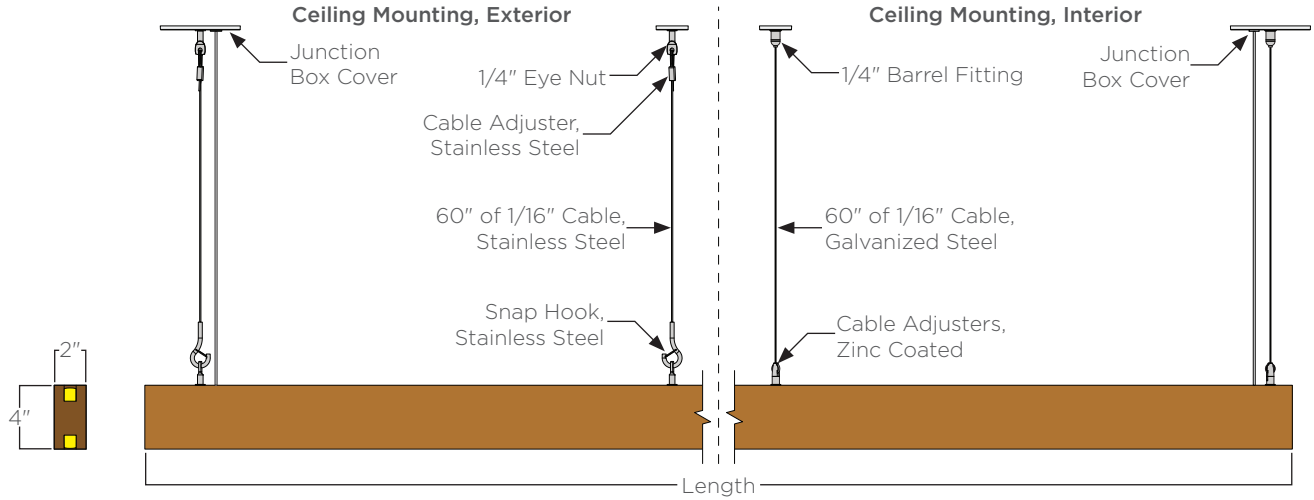

Length	Standard Output		Medium Output		High Output		Weight	EPA
	Lumens⁽¹⁾	Watts	Lumens⁽¹⁾	Watts	Lumens⁽¹⁾	Watts		
2'	414	6	759	12	1127	20	5lbs.	.84ft²
4'	846	12	1551	24	2302	40	10lbs.	1.64ft²
6'	1278	18	2343	36	3479	60	14lbs.	2.44ft²
8'	1710	24	3135	48	4655	80	19lbs.	3.24ft²
10'	2142	30	3927	60	5831	100	24lbs.	4.04ft²
12'	2574	36	4719	72	7007	120	28lbs.	4.84ft²