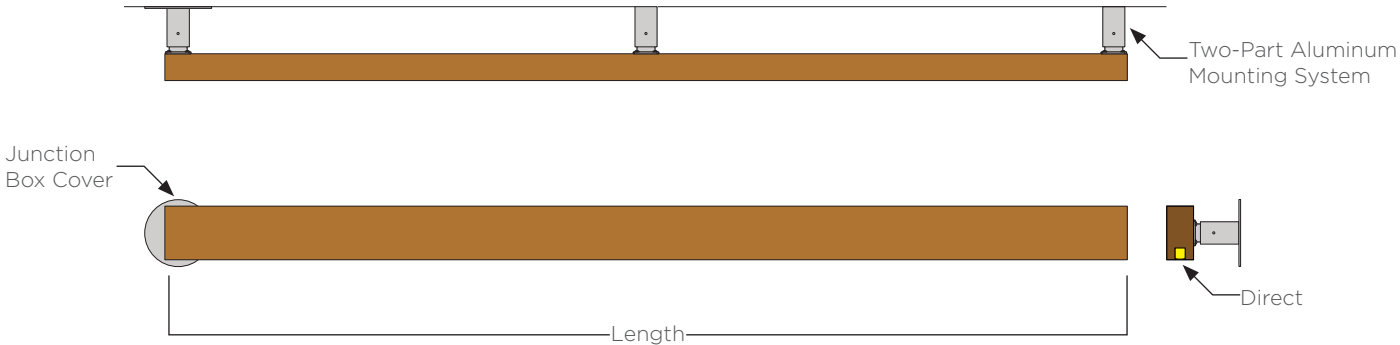

1. Lumen output based upon 3000K CCT.
2. Direct/indirect illumination controlled together. Contact Structura for independent control options.

Length	Standard Output		Medium Output		High Output		Weight
	Watts D	Watts D/I	Watts D	Watts D/I	Watts D	Watts D/I	
2'	3	6	6	12	10	20	7lbs.
4'	6	12	12	24	20	40	12lbs.
6'	9	18	18	36	30	60	16lbs.
8'	12	24	24	48	40	80	21lbs.
10'	15	30	30	60	50	100	26lbs.
12'	18	36	36	72	60	120	30lbs.

1. Direct/indirect illumination controlled together. Contact Structura for independant control options.

Length	Standard Output		Medium Output		High Output		Weight
	Lumens	Watts	Lumens	Watts	Lumens	Watts	
2'	216	3	396	6	588	10	7lbs.
4'	432	6	792	12	1176	20	12lbs.
6'	648	9	1182	18	1764	30	17lbs.
8'	864	12	1584	24	2352	40	22lbs.
10'	1080	15	1980	30	2940	50	27lbs.
12'	1296	18	2376	36	3528	60	31lbs.