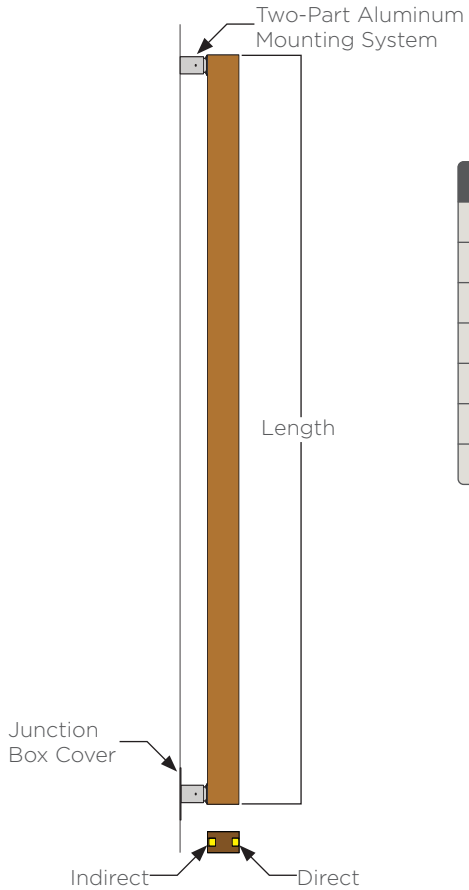

Length	Standard Output		Medium Output		High Output		Weight
	Watts D	Watts D/I	Watts D	Watts D/I	Watts D	Watts D/I	
2'	3	6	6	12	10	20	7lbs.
4'	6	12	12	24	20	40	12lbs.
6'	9	18	18	36	30	60	16lbs.
8'	12	24	24	48	40	80	21lbs.
10'	15	30	30	60	50	100	26lbs.
12'	18	36	36	72	60	120	30lbs.