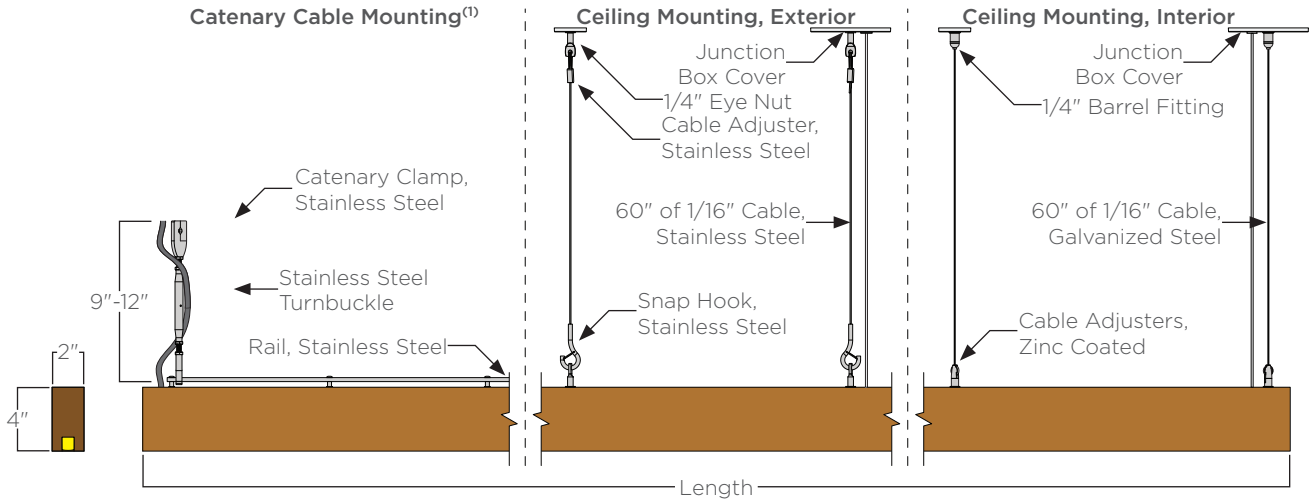

Length	Standard Output		Medium Output		High Output		Weight⁽³⁾	EPA⁽³⁾
	Lumens⁽²⁾	Watts	Lumens⁽²⁾	Watts	Lumens⁽²⁾	Watts		
2'	216	3	396	6	588	10	6lbs.	.90ft²
4'	432	6	792	12	1176	20	11lbs.	1.70ft²
6'	648	9	1182	18	1764	30	15lbs.	2.50ft²
8'	864	12	1584	24	2352	40	20lbs.	3.30ft²
10'	1080	15	1980	30	2940	50	25lbs.	4.10ft²
12'	1296	18	2376	36	3528	60	29lbs.	4.90ft²