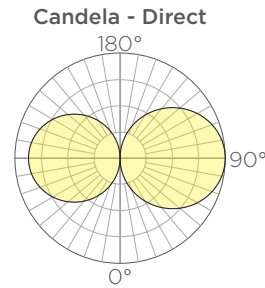

ORDERING GUIDE: EXAMPLE: AURA-LNR-D/I-8-L3550-S3-C1-WA4-STD

AURA	LNR								
1	2	3	4	5	6	7	8	9	10

1	Series	4	Length	6	Output	9	Mounting
AURA	Aura	2	2'	SO	Standard Output	WA4	4" Wall Mount
		4	4'	MO	Medium Output	WA8	8" Wall Mount
2	Type	6	6'	HO	High Output		
LNR	Linear	8	8'			10	Special
		10	10'	7	Wood Finish	STD	Standard
3	Lighting	12	12'	S*	See color options on finishes technical sheet		
D	Direct	5	CCT				
I	Indirect	L27	2700K	8	Metal Finish		
D/I	Direct/Indirect⁽¹⁾	L30	3000K	****	See color options on finishes technical sheet		
		L35	3500K	CSM	Custom Color		
		L40	4000K				

1. Direct/indirect illumination controlled together. Contact Structura for independant control options.