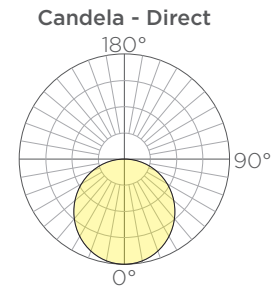

ORDERING GUIDE: EXAMPLE: AURA-LNR-D-6-L30HO-S3-CA-OF2-STD

AURA	LNR	D							
1	2	3	4	5	6	7	8	9	10

1	Series	4	Length	6	Output	9	Outfeed⁽⁵⁾
AURA	Aura	2	2'	SO	Standard Output	BLANK	No Outfeed
2	Type	4	4'	MO	Medium Output	OF	1' Outfeed
LNR	Linear	6	6'	HO	High Output	OF2	Outfeed + 2' Jumper
3	Lighting	8	8'	7	Wood Finish	OF4	Outfeed + 4' Jumper
D	Direct	10	10'	S*	See color options on finishes technical sheet	OF*	Outfeed + X' Jumper
		12	12'	8	Mounting	10	Special
		5	CCT	CA	Catenary Cable⁽¹⁾	STD	Standard
		L27	2700K	CE/E	Ceiling Canopy, Exterior		
		L30	3000K	CE/I	Ceiling Canopy, Interior⁽²⁾		
		L35	3500K				
		L40	4000K				

1. Catenary cable designed and provided separately.
2. Interior mounting must be in a location without affect from winds.
3. Lumen output based upon 3000K CCT.
4. Weight and EPA based off of catenary mounting option.
5. Out feed option for daisy chain applications with master and satellite control. Maximum total run distance per power supply: 66' for SO, 33' for MO, and 20' for HO.