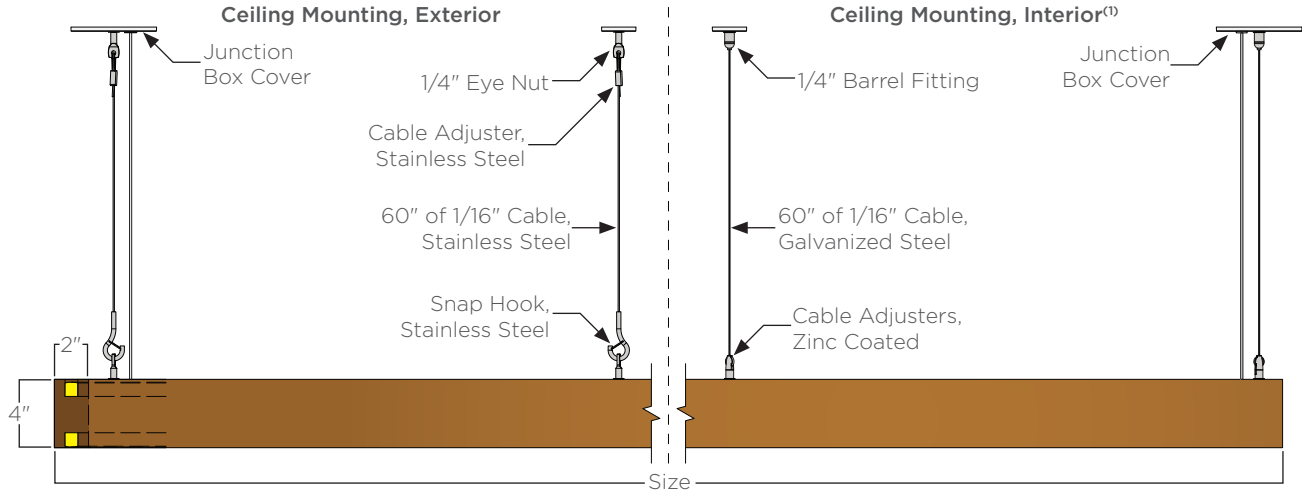

Size	Standard Output		Medium Output		High Output		Weight	EPA
	Lumens⁽²⁾	Watts	Lumens⁽²⁾	Watts	Lumens⁽²⁾	Watts		
2.5'	1217	17	2211	34	3093	56	16lbs.	1.78ft²
3.5'	1835	26	3333	51	4663	85	24lbs.	2.70ft²
5'	2562	36	4653	71	6510	118	31lbs.	3.80ft²
6'	3288	46	5973	91	8356	151	40lbs.	4.80ft²
7'	3924	54	7128	108	9972	180	46lbs.	5.67ft²
10'	5268	73	9570	145	13388	242	61lbs.	7.67ft²
12'	6649	92	12078	183	16897	305	76lbs.	8.27ft²