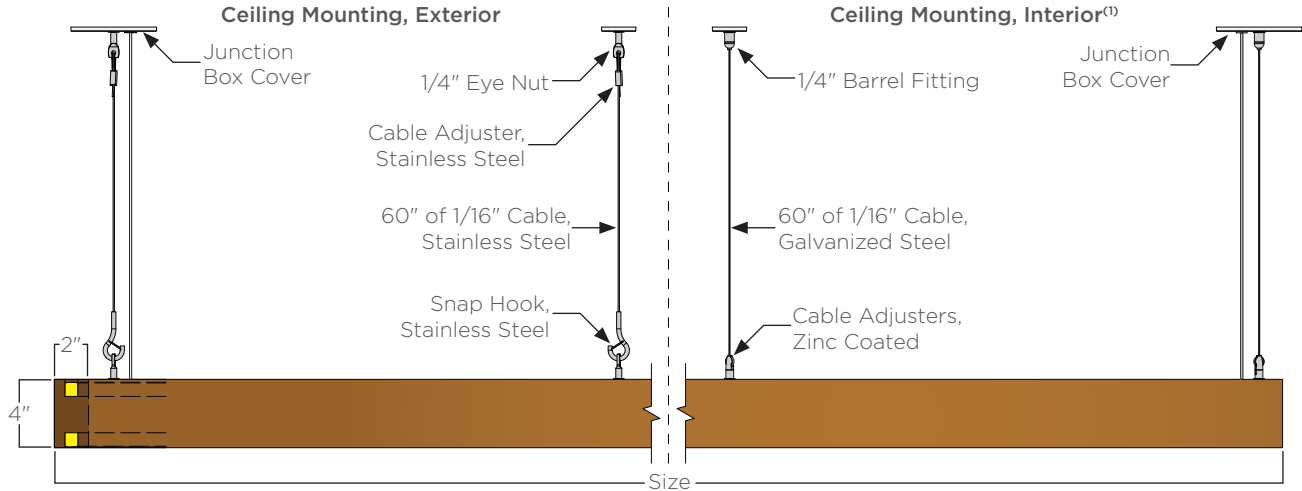

Size	Standard Output		Medium Output		High Output		Weight	EPA
	Lumens⁽²⁾	Watts	Lumens⁽²⁾	Watts	Lumens⁽²⁾	Watts		
2.5'	1217	17	2211	34	3093	56	16lbs.	1.78ft²
3.5'	1835	26	3333	51	4663	85	24lbs.	2.70ft²
5'	2562	36	4653	71	6510	118	31lbs.	3.80ft²
6'	3288	46	5973	91	8356	151	40lbs.	4.80ft²
7'	3924	54	7128	108	9972	180	46lbs.	5.67ft²
10'	5268	73	9570	145	13388	242	61lbs.	7.67ft²
12'	6649	92	12078	183	16897	305	76lbs.	8.27ft²