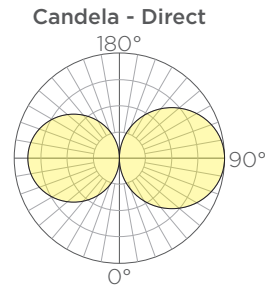

ORDERING GUIDE: EXAMPLE: AURA-OVAL-I-6-L3050-S2-C4-WA4-STD

AURA	OVAL								
1	2	3	4	5	6	7	8	9	10

1 AURA 2 OVAL 3 D I D/I	Series Aura Type Oval Lighting Direct Indirect Direct/ Indirect⁽¹⁾	4 2.5 3.5 5 6 5 L27 L30 L35 L40	Size 29" x 20" 43" x 27" 59" x 36" 74" x 46" CCT 2700K 3000K 3500K 4000K	6 SO MO HO 7 S* 8 **** CSM	Output Standard Output Medium Output High Output Wood Finish See color options on finishes technical sheet Metal Finish See color options on finishes technical sheet Custom Color	9 WA4 WA8 10 STD	Mounting 4" Wall Mount 8" Wall Mount Special Standard

1. Direct/indirect illumination controlled together. Contact Structura for independant control options.