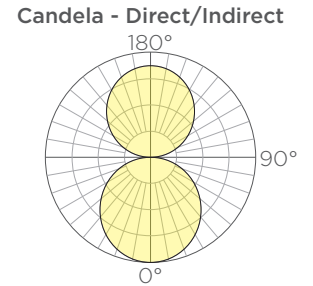

ORDERING GUIDE: EXAMPLE: AURA-OVAL-D/I-3.5-L30HO-S4-CE-STD

AURA	OVAL	D/I					CE	
1	2	3	4	5	6	7	8	9

1	Series Aura	4	Size⁽⁴⁾ 29" x 20" 43" x 27" 59" x 36" 74" x 46" 87" x 55" 117" x 73" 126" x 91"	5	CCT 2700K 3000K 3500K 4000K	7	Wood Finish See color options on finishes technical sheet
2	Series Oval	5		L27		8	Mounting Ceiling Canopy
3	Lighting Direct/ Indirect	6		L30		9	Special Standard Modified
		7		L35			
		8		L40			
		9		SO	Standard Output		
		10		MO	Medium Output		
		12		HO	High Output		

1. Lumen output based upon 3000K CCT.
2. Oval sizes 10 and larger will ship as multiple pieces and will need field assembly.