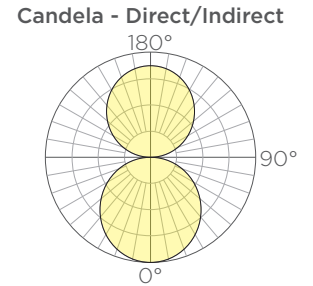

WARRANTY: 25-year wood warranty with a 2-year finish warranty. 3-year warranty on LED and driver.

Size	Standard Output		Medium Output		High Output		Weight ⁽⁴⁾	EPA ⁽⁴⁾
	Lumens ⁽³⁾	Watts	Lumens ⁽³⁾	Watts	Lumens ⁽³⁾	Watts		
2.5'	627	9	1139	18	1593	29	18lbs.	1.90ft ²
3.5'	936	13	1700	26	2378	43	26lbs.	2.82ft ²
5'	1299	18	2360	36	3301	60	33lbs.	3.92ft ²
6'	1662	23	3020	46	4224	77	42lbs.	4.92ft ²
7'	1980	28	3597	55	5032	91	48lbs.	5.79ft ²
10'	2671	37	4851	74	6787	123	65lbs.	7.85ft ²
12'	3361	47	6105	93	8541	155	81lbs.	8.45ft ²

ORDERING GUIDE: EXAMPLE: AURA-OVAL-D-5-L27MO-S4-CA-STD

AURA	OVAL	D						
1	2	3	4	5	6	7	8	9

1	Series	4	Size	5	CCT	7	Wood Finish
AURA	Aura	2.5	29" x 20"	L27	2700K	S*	See color options on finishes technical sheet
		3.5	43" x 27"	L30	3000K		
2	Type	5	59" x 36"	L35	3500K	8	Mounting
OVAL	Oval	6	74" x 46"	L40	4000K	CA	Catenary Cable ⁽¹⁾
		7	87" x 55"			CE/E	Ceiling Canopy, Exterior
3	Lighting	10	117" x 73"	6	Output	CE/I	Ceiling Canopy, Interior ⁽²⁾
D	Direct	12	126" x 91"	SO	Standard Output	9	Special
				MO	Medium Output	STD	Standard
				HO	High Output		

Size	Standard Output		Medium Output		High Output		Weight	EPA
	Lumens ⁽²⁾	Watts	Lumens ⁽²⁾	Watts	Lumens ⁽²⁾	Watts		
2.5'	1217	17	2211	34	3093	56	16lbs.	1.78ft ²
3.5'	1835	26	3333	51	4663	85	24lbs.	2.70ft ²
5'	2562	36	4653	71	6510	118	31lbs.	3.80ft ²
6'	3288	46	5973	91	8356	151	40lbs.	4.80ft ²
7'	3924	54	7128	108	9972	180	46lbs.	5.67ft ²
10'	5268	73	9570	145	13388	242	61lbs.	7.67ft ²
12'	6649	92	12078	183	16897	305	76lbs.	8.27ft ²