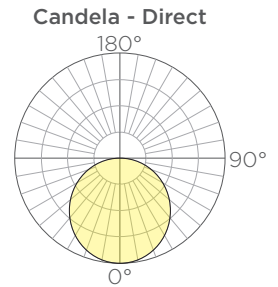

ORDERING GUIDE: EXAMPLE: AURA-OVAL-D-5-L27MO-S4-CA-STD

1	Series	4	Size	5	CCT	7	Wood Finish
AURA	Aura	2.5	29" x 20"	L27	2700K	S*	See color options on finishes technical sheet
		3.5	43" x 27"	L30	3000K		
2	Type	5	59" x 36"	L35	3500K	8	Mounting
OVAL	Oval	6	74" x 46"	L40	4000K	CA	Catenary Cable⁽¹⁾
		7	87" x 55"			CE/E	Ceiling Canopy, Exterior
3	Lighting	10	117" x 73"	6	Output	CE/I	Ceiling Canopy, Interior⁽²⁾
D	Direct	12	146" x 91"	SO	Standard Output	9	Special
				MO	Medium Output	STD	Standard
				HO	High Output		

1. Catenary cable designed and provided separately.
2. Interior mounting must be in a location without affect from winds.
3. Lumen output based upon 3000K CCT.
4. Weight and EPA based off of catenary mounting option.