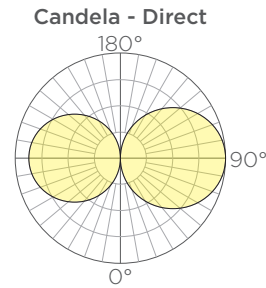

Size	Standard Output		Medium Output		High Output		Weight	EPA
	Lumens <sup>(1)</sup>	Watts	Lumens <sup>(1)</sup>	Watts	Lumens <sup>(1)</sup>	Watts		
2.5'	1217	17	2211	34	3093	56	16lbs.	.81ft <sup>2</sup>
3.5'	1835	26	3333	51	4663	85	24lbs.	1.19ft <sup>2</sup>
5'	2562	36	4653	71	6510	118	31lbs.	1.64ft <sup>2</sup>
6'	3288	46	5973	91	8356	151	40lbs.	2.06ft <sup>2</sup>
7'	3924	54	7128	108	9972	180	46lbs.	2.44ft <sup>2</sup>
10'	5268	73	9570	145	13388	242	61lbs.	3.25ft <sup>2</sup>
12'	6649	92	12078	183	16897	305	76lbs.	4.06ft <sup>2</sup>

## ORDERING GUIDE: EXAMPLE: AURA-OVAL-D/I-3.5-L30HO-S4-CE-STD

<b>AURA</b>	<b>OVAL</b>	<b>D/I</b>					<b>CE</b>	
1	2	3	4	5	6	7	8	9

<b>1</b>	<b>Series</b> Aura	<b>4</b>	<b>Size<sup>(4)</sup></b> 29" x 20" 43" x 27" 59" x 36" 74" x 46" 87" x 55" 117" x 73" 126" x 91"	<b>5</b>	<b>CCT</b> 2700K 3000K 3500K 4000K	<b>7</b>	<b>Wood Finish</b> See color options on finishes technical sheet
<b>2</b>	<b>Series</b> Oval	<b>5</b>		<b>L27</b>		<b>8</b>	<b>Mounting</b> Ceiling Canopy
<b>3</b>	<b>Lighting</b> Direct/ Indirect	<b>6</b>		<b>L30</b>		<b>9</b>	<b>Special</b> Standard Modified
		<b>7</b>		<b>L35</b>			
		<b>8</b>		<b>L40</b>			
		<b>9</b>		<b>SO</b>	Standard Output		
		<b>10</b>		<b>MO</b>	Medium Output		
		<b>12</b>		<b>HO</b>	High Output		

1. Lumen output based upon 3000K CCT.  
2. Oval sizes 10 and larger will ship as multiple pieces and will need field assembly.

Size	Standard Output		Medium Output		High Output		Weight
	Watts D	Watts D/I	Watts D	Watts D/I	Watts D	Watts D/I	
2.5'	9	17	18	34	29	56	17lbs.
3.5'	13	23	26	51	43	85	25lbs.
5'	18	36	36	71	60	118	32lbs.
6'	23	46	46	91	77	151	41lbs.