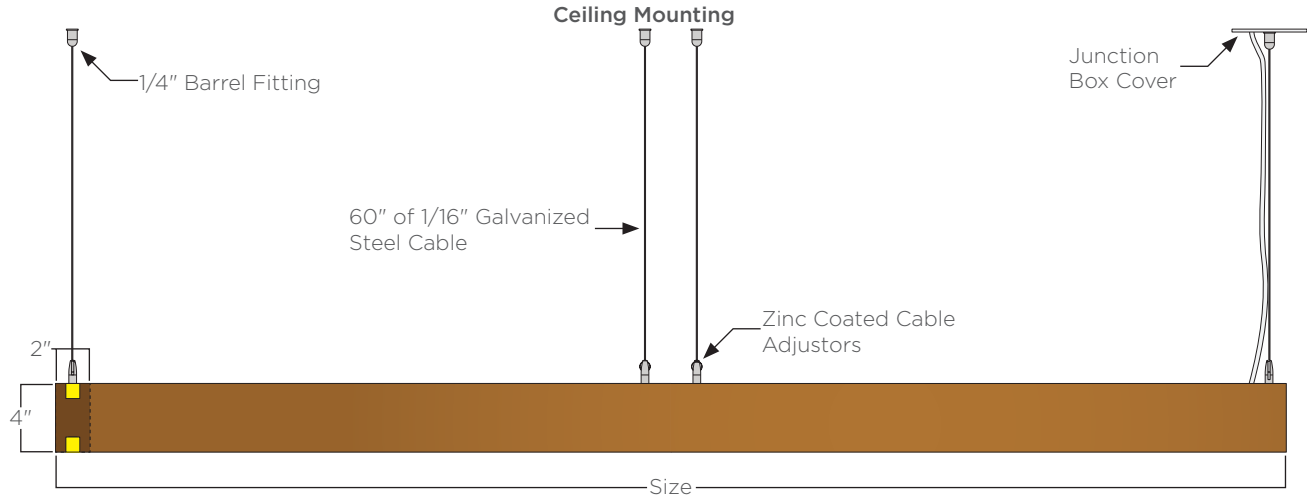

Size	Standard Output		Medium Output		High Output		Weight	EPA
	Lumens⁽¹⁾	Watts	Lumens⁽¹⁾	Watts	Lumens⁽¹⁾	Watts		
2.5'	1217	17	2211	34	3093	56	16lbs.	.81ft²
3.5'	1835	26	3333	51	4663	85	24lbs.	1.19ft²
5'	2562	36	4653	71	6510	118	31lbs.	1.64ft²
6'	3288	46	5973	91	8356	151	40lbs.	2.06ft²
7'	3924	54	7128	108	9972	180	46lbs.	2.44ft²
10'	5268	73	9570	145	13388	242	61lbs.	3.25ft²
12'	6649	92	12078	183	16897	305	76lbs.	4.06ft²