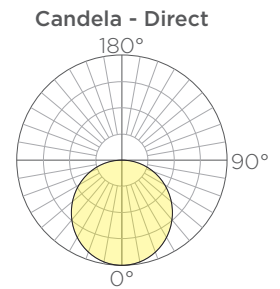

ORDERING GUIDE: EXAMPLE: AURA-OVAL-D-5-L27MO-S4-CA-STD

AURA	OVAL	D						
1	2	3	4	5	6	7	8	9

1	Series	4	Size⁽⁴⁾	5	CCT	7	Wood Finish
AURA	Aura	2.5	29" x 20"	L27	2700K	S*	See color options on finishes technical sheet
		3.5	43" x 27"	L30	3000K		
2	Series	5	59" x 36"	L35	3500K	8	Mounting
OVAL	Oval	6	74" x 46"	L40	4000K	CA	Catenary Cable
		7	87" x 55"			CE	Ceiling Canopy
3	Lighting	10	117" x 73"	6	Output	9	Special
D	Direct	12	126" x 91"	SO	Standard Output	STD	Standard
				MO	Medium Output	MOD	Modified
				HO	High Output		

1. Catenary cable designed and provided separately.
2. Lumen output based upon 3000K CCT.
3. Weight and EPA based off of catenary mounting option.
4. Oval sizes 10 and larger will ship as multiple pieces and will need field assembly.