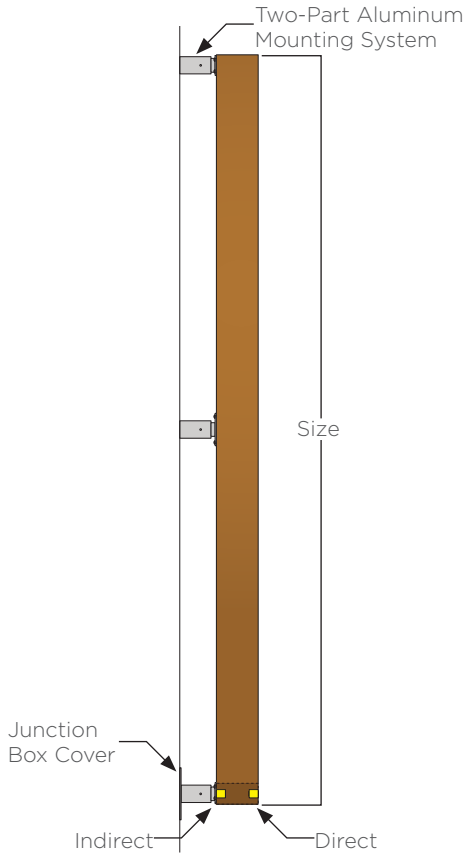

1. Catenary cable designed and provided separately.  
 2. Lumen output based upon 3000K CCT.  
 3. Weight and EPA based off of catenary mounting option.  
 4. Oval sizes 10 and larger will ship as multiple pieces and will need field assembly.

Size	Standard Output		Medium Output		High Output		Weight	EPA
	Lumens <sup>(1)</sup>	Watts	Lumens <sup>(1)</sup>	Watts	Lumens <sup>(1)</sup>	Watts		
2.5'	1217	17	2211	34	3093	56	16lbs.	.81ft <sup>2</sup>
3.5'	1835	26	3333	51	4663	85	24lbs.	1.19ft <sup>2</sup>
5'	2562	36	4653	71	6510	118	31lbs.	1.64ft <sup>2</sup>
6'	3288	46	5973	91	8356	151	40lbs.	2.06ft <sup>2</sup>
7'	3924	54	7128	108	9972	180	46lbs.	2.44ft <sup>2</sup>
10'	5268	73	9570	145	13388	242	61lbs.	3.25ft <sup>2</sup>
12'	6649	92	12078	183	16897	305	76lbs.	4.06ft <sup>2</sup>

## ORDERING GUIDE: EXAMPLE: AURA-OVAL-D/I-3.5-L30HO-S4-CE-STD

<b>AURA</b>	<b>OVAL</b>	<b>D/I</b>					<b>CE</b>	
1	2	3	4	5	6	7	8	9

<b>1</b>	<b>Series</b> Aura	<b>4</b>	<b>Size<sup>(4)</sup></b> 29" x 20" 43" x 27" 59" x 36" 74" x 46" 87" x 55" 117" x 73" 126" x 91"	<b>5</b>	<b>CCT</b> 2700K 3000K 3500K 4000K	<b>7</b>	<b>Wood Finish</b> See color options on finishes technical sheet
<b>2</b>	<b>Series</b> Oval	<b>5</b>		<b>L27</b>		<b>8</b>	<b>Mounting</b> Ceiling Canopy
<b>3</b>	<b>Lighting</b> Direct/ Indirect	<b>6</b>		<b>L30</b>		<b>9</b>	<b>Special</b> Standard Modified
		<b>7</b>		<b>L35</b>			
		<b>8</b>		<b>L40</b>			
		<b>9</b>		<b>SO</b>	Standard Output		
		<b>10</b>		<b>MO</b>	Medium Output		
		<b>12</b>		<b>HO</b>	High Output		

1. Lumen output based upon 3000K CCT.  
2. Oval sizes 10 and larger will ship as multiple pieces and will need field assembly.

Size	Standard Output		Medium Output		High Output		Weight
	Watts D	Watts D/I	Watts D	Watts D/I	Watts D	Watts D/I	
2.5'	9	17	18	34	29	56	17lbs.
3.5'	13	23	26	51	43	85	25lbs.
5'	18	36	36	71	60	118	32lbs.
6'	23	46	46	91	77	151	41lbs.