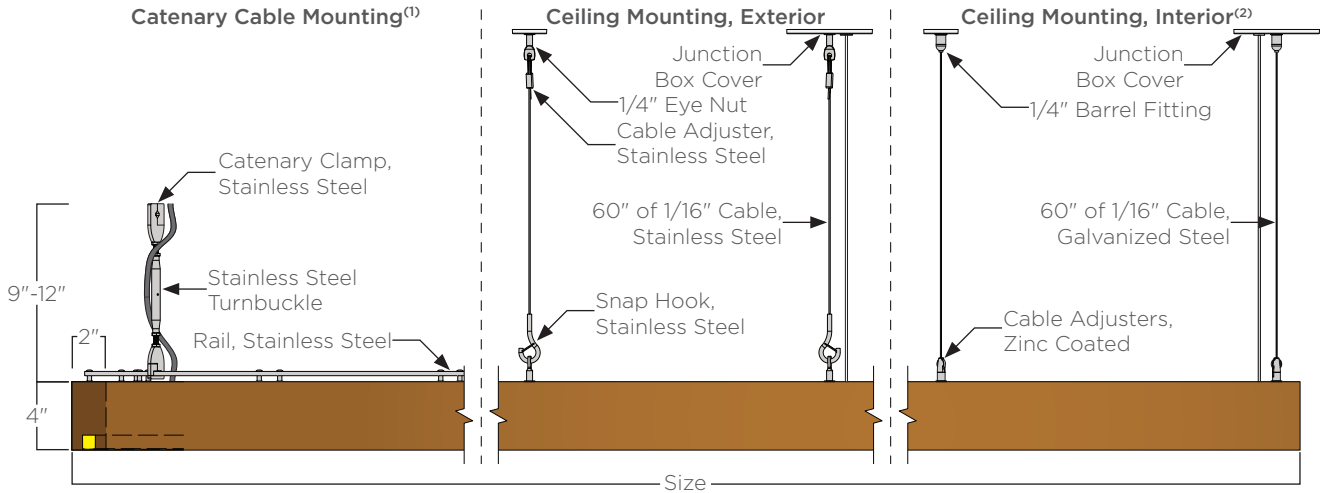

Size	Standard Output		Medium Output		High Output		Weight⁽⁴⁾	EPA⁽⁴⁾
	Lumens⁽³⁾	Watts	Lumens⁽³⁾	Watts	Lumens⁽³⁾	Watts		
2.5'	627	9	1139	18	1593	29	18lbs.	1.90ft²
3.5'	936	13	1700	26	2378	43	26lbs.	2.82ft²
5'	1299	18	2360	36	3301	60	33lbs.	3.92ft²
6'	1662	23	3020	46	4224	77	42lbs.	4.92ft²
7'	1980	28	3597	55	5032	91	48lbs.	5.79ft²
10'	2671	37	4851	74	6787	123	65lbs.	7.85ft²
12'	3361	47	6105	93	8541	155	81lbs.	8.45ft²