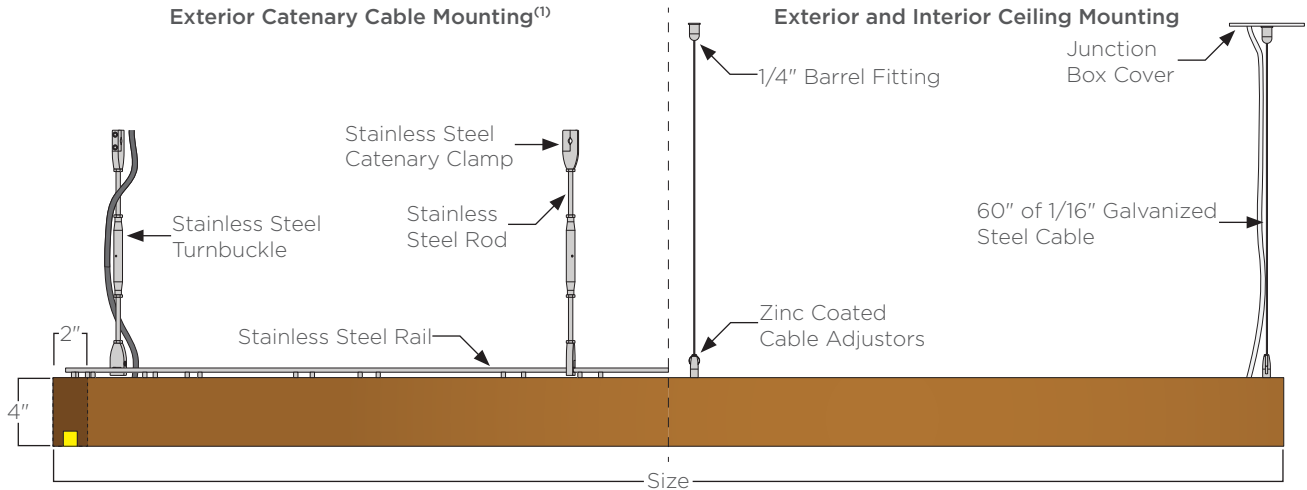

Size	Standard Output		Medium Output		High Output		Weight⁽³⁾	EPA⁽³⁾
	Lumens⁽²⁾	Watts	Lumens⁽²⁾	Watts	Lumens⁽²⁾	Watts		
2.5'	627	9	1139	18	1593	29	18lbs.	.92ft²
3.5'	936	13	1700	26	2378	43	26lbs.	1.31ft²
5'	1299	18	2360	36	3301	60	33lbs.	1.75ft²
6'	1662	23	3020	46	4224	77	42lbs.	2.17ft²
7'	1980	28	3597	55	5032	91	48lbs.	2.56ft²
10'	2671	37	4851	74	6787	123	65lbs.	3.36ft²
12'	3361	47	6105	93	8541	155	81lbs.	4.17ft²