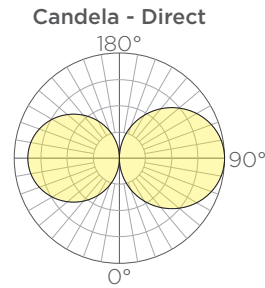

ORDERING GUIDE: EXAMPLE: AURA-OVAL-I-6-L3050-S2-C4-WA4-STD

AURA	OVAL								
1	2	3	4	5	6	7	8	9	10

1 AURA 2 OVAL 3 D I D/I	Series Aura Type Oval Lighting Direct Indirect Direct/Indirect⁽¹⁾	4 2.5 3.5 5 6 5 L27 L30 L35 L40	Size 29" x 20" 43" x 27" 59" x 36" 74" x 46" CCT 2700K 3000K 3500K 4000K	6 SO MO HO 7 S* 8 **** CSM	Output Standard Output Medium Output High Output Wood Finish See color options on finishes technical sheet Metal Finish See color options on finishes technical sheet Custom Color	9 WA4 WA8 10 STD	Mounting 4" Wall Mount 8" Wall Mount Special Standard

1. Direct/indirect illumination controlled together. Contact Structura for independant control options.