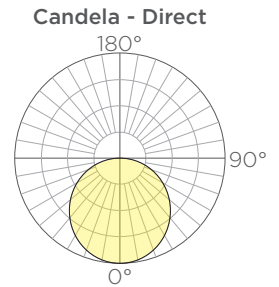

ORDERING GUIDE: EXAMPLE: AURA-OVAL-D-5-L27MO-S4-CA-STD

AURA	OVAL	D						
1	2	3	4	5	6	7	8	9

1	Series	4	Size	5	CCT	7	Wood Finish
AURA	Aura	2.5	29" x 20"	L27	2700K	S*	See color options on finishes technical sheet
		3.5	43" x 27"	L30	3000K		
2	Type	5	59" x 36"	L35	3500K	8	Mounting
OVAL	Oval	6	74" x 46"	L40	4000K	CA	Catenary Cable⁽¹⁾
		7	87" x 55"			CE/E	Ceiling Canopy, Exterior
3	Lighting	10	117" x 73"	6	Output	CE/I	Ceiling Canopy, Interior⁽²⁾
D	Direct	12	126" x 91"	SO	Standard Output	9	Special
				MO	Medium Output	STD	Standard
				HO	High Output		

1. Catenary cable designed and provided separately.
2. Interior mounting must be in a location without affect from winds.
3. Lumen output based upon 3000K CCT.
4. Weight and EPA based off of catenary mounting option.