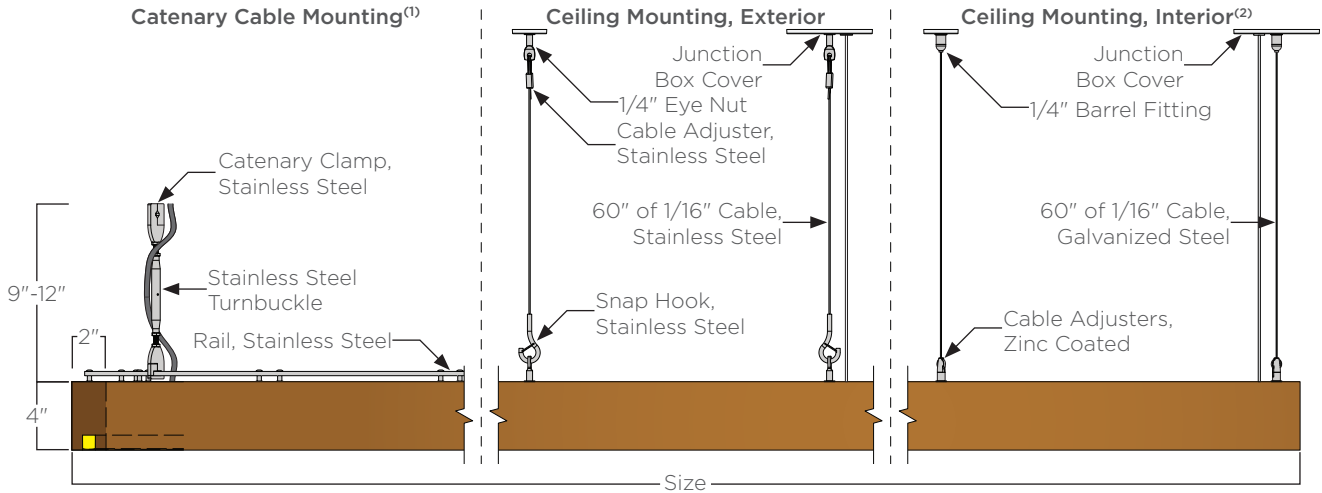

Size	Standard Output		Medium Output		High Output		Weight⁽⁴⁾	EPA⁽⁴⁾
	Lumens⁽³⁾	Watts	Lumens⁽³⁾	Watts	Lumens⁽³⁾	Watts		
2.5'	627	9	1139	18	1593	29	18lbs.	1.90ft²
3.5'	936	13	1700	26	2378	43	26lbs.	2.82ft²
5'	1299	18	2360	36	3301	60	33lbs.	3.92ft²
6'	1662	23	3020	46	4224	77	42lbs.	4.92ft²
7'	1980	28	3597	55	5032	91	48lbs.	5.79ft²
10'	2671	37	4851	74	6787	123	65lbs.	7.85ft²
12'	3361	47	6105	93	8541	155	81lbs.	8.45ft²