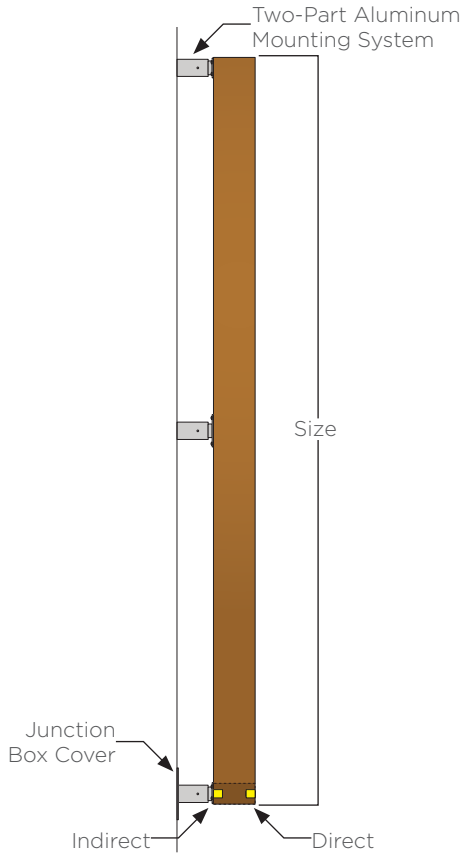

Size	Standard Output		Medium Output		High Output		Weight	EPA
	Lumens ⁽²⁾	Watts	Lumens ⁽²⁾	Watts	Lumens ⁽²⁾	Watts		
2.5'	1217	17	2211	34	3093	56	16lbs.	1.78ft ²
3.5'	1835	26	3333	51	4663	85	24lbs.	2.70ft ²
5'	2562	36	4653	71	6510	118	31lbs.	3.80ft ²
6'	3288	46	5973	91	8356	151	40lbs.	4.80ft ²
7'	3924	54	7128	108	9972	180	46lbs.	5.67ft ²
10'	5268	73	9570	145	13388	242	61lbs.	7.67ft ²
12'	6649	92	12078	183	16897	305	76lbs.	8.27ft ²

Size	Standard Output		Medium Output		High Output		Weight
	Watts D	Watts D/I	Watts D	Watts D/I	Watts D	Watts D/I	
2.5'	9	17	18	34	29	56	17lbs.
3.5'	13	23	26	51	43	85	25lbs.
5'	18	36	36	71	60	118	32lbs.
6'	23	46	46	91	77	151	41lbs.