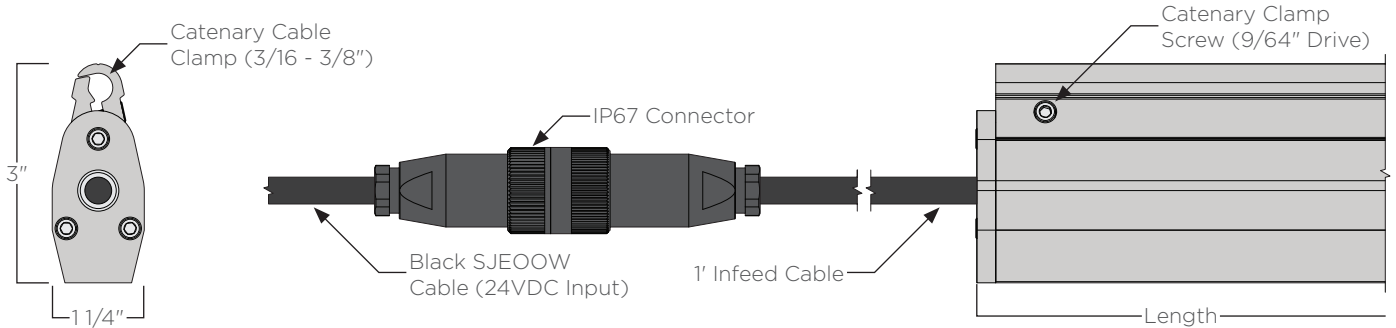

Length	Standard Output		Medium Output		High Output		Weight	EPA
	Lumens⁽¹⁾	Watts	Lumens⁽¹⁾	Watts	Lumens⁽¹⁾	Watts		
2'	253	3	508	6	877	12	3.6lbs.	.50ft²
4'	506	6	1017	12	1754	24	7.0lbs.	.98ft²
6'	760	9	1525	18	2631	36	10.4lbs.	1.46ft²
8'	10134	12	2034	24	3508	48	13.8lbs.	1.95ft²
10'	1266	15	2542	30	4385	60	17.3lbs.	2.43ft²
12'	1520	18	3051	36	5262	72	20.7lbs.	2.91ft²
14'	1773	21	3559	42	6139	84	24.1lbs.	3.40ft²
16'	2026	24	4068	48	7016	96	27.5lbs.	3.88ft²
18'	2280	27	4576	54	7893	108	30.9lbs.	4.36ft²
20'	2533	30	5084	60	8771	120	34.4lbs.	4.85ft²