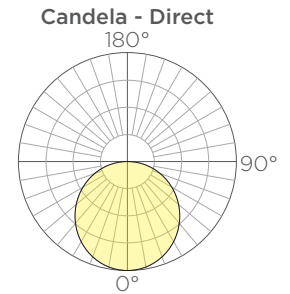

ORDERING GUIDE: EXAMPLE: VOLTA-RCT-D-2x8-L30MO-S3-CA-STD

VOLTA		D						
1	2	3	4	5	6	7	8	9

1	Series	4	Size	5	CCT	7	Metal Finish
VOLTA	Volta	1x4	1' x 4'	L27	2700K	C*	See color options on finishes technical sheet
2	Type	1x6	1' x 6'	L30	3000K	CSM	Custom Color
SQR	Square	2x2	2' x 2'	L35	3500K	8	Mounting
RCT	Rectangle	2x4	2' x 4'	L40	4000K	CA	Catenary Cable⁽¹⁾
3	Lighting	2x6	2' x 6'	6	Output	CE/E	Ceiling Canopy, Exterior
D	Direct	2x8	2' x 8'	SO	Standard Output	CE/I	Ceiling Canopy, Interior⁽²⁾
		3x3	3' x 3'	MO	Medium Output	9	Special
		3x6	3' x 6'	HO	High Output	STD	Standard
		4x4	4' x 4'				
		4x8	4' x 8'				
		5x5	5' x 5'				
		6x6	6' x 6'				

1. Catenary cable designed and provided separately.
2. Interior mounting must be in a location without affect from winds.
3. Lumen output based upon 3000K CCT.
4. Weight and EPA based off of catenary mounting option.