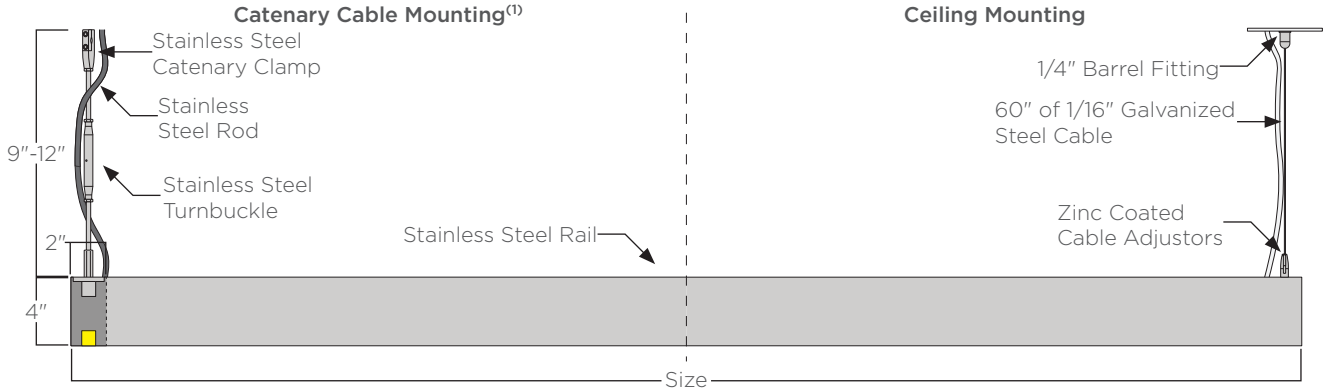

Size	Standard Output		Medium Output		High Output		Weight⁽²⁾	EPA⁽²⁾
	Lumens⁽²⁾	Watts	Lumens⁽²⁾	Watts	Lumens⁽²⁾	Watts		
1x4	1051	15	1908	30	2670	50	26lbs.	1.73ft²
1x6	1471	21	2672	42	3738	70	35lbs.	2.53ft²
2x2	840	12	1527	24	2136	40	21lbs.	.93ft²
2x4	1261	18	2290	36	3204	60	31lbs.	1.73ft²
2x6	1681	24	3054	48	4272	80	40lbs.	2.53ft²
2x8	2101	30	3817	60	5340	100	50lbs.	3.33ft²
3x3	1261	18	2290	36	3204	60	31lbs.	1.33ft²
3x6	1891	27	3435	54	4806	90	45lbs.	2.53ft²
4x4	1681	24	3053	48	4272	80	40lbs.	1.73ft²
4x8	2521	36	4580	72	6408	120	59lbs.	3.33ft²
5x5	2101	30	3817	60	5340	100	50lbs.	2.06ft²
6x6	2521	36	4580	72	6408	120	59lbs.	2.53ft²