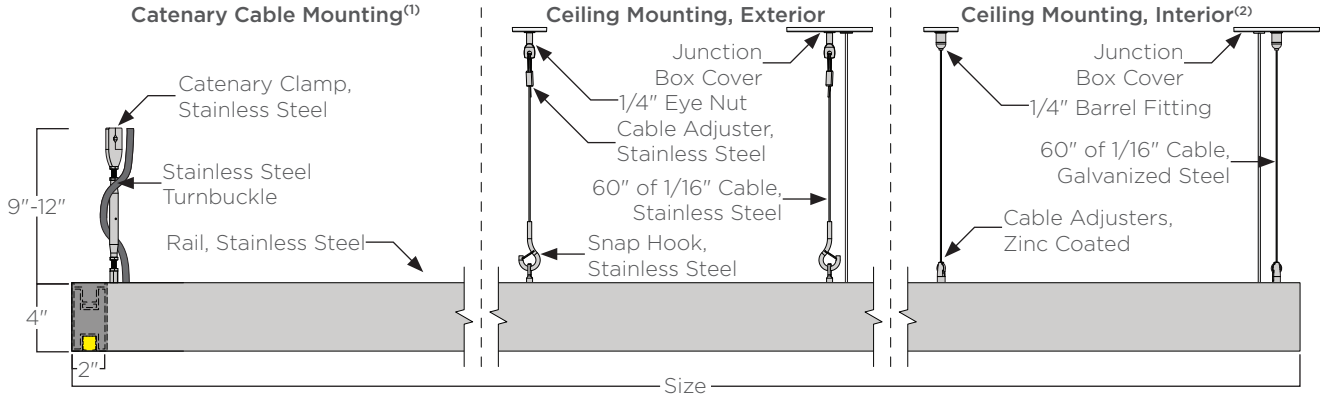

Size	Standard Output		Medium Output		High Output		Weight⁽⁴⁾	EPA⁽⁴⁾
	Lumens⁽³⁾	Watts	Lumens⁽³⁾	Watts	Lumens⁽³⁾	Watts		
1x4	1051	15	1908	30	2670	50	26lbs.	3.44ft²
1x6	1471	21	2672	42	3738	70	35lbs.	5.01ft²
2x2	840	12	1527	24	2136	40	21lbs.	2.41ft²
2x4	1261	18	2290	36	3204	60	31lbs.	3.72ft²
2x6	1681	24	3054	48	4272	80	40lbs.	5.20ft²
2x8	2101	30	3817	60	5340	100	50lbs.	6.80ft²
3x3	1261	18	2290	36	3204	60	31lbs.	3.54ft²
3x6	1891	27	3435	54	4806	90	45lbs.	5.51ft²
4x4	1681	24	3053	48	4272	80	40lbs.	4.67ft²
4x8	2521	36	4580	72	6408	120	59lbs.	7.36ft²
5x5	2101	30	3817	60	5340	100	50lbs.	5.80ft²
6x6	2521	36	4580	72	6408	120	59lbs.	6.93ft²