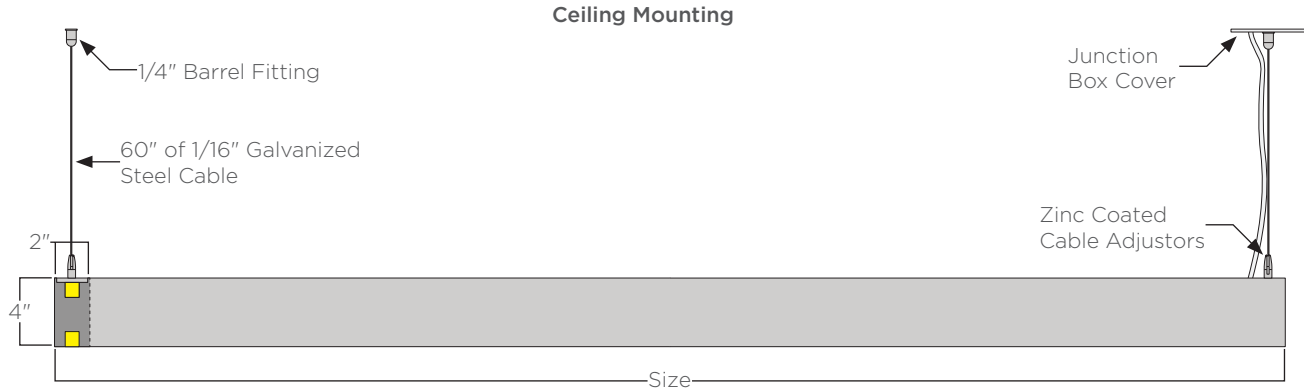

Size	Standard Output		Medium Output		High Output		Weight	EPA
	Lumens⁽¹⁾	Watts	Lumens⁽¹⁾	Watts	Lumens⁽¹⁾	Watts		
1x4	1953	28	3547	56	4962	94	24lbs.	1.68ft²
1x6	2790	40	5068	80	7091	134	33lbs.	2.48ft²
2x2	1534	22	2786	44	3897	74	19lbs.	.88ft²
2x4	2371	34	4308	68	6026	114	29lbs.	1.68ft²
2x6	3209	46	5829	92	8155	154	38lbs.	2.48ft²
2x8	4047	58	7351	116	10284	194	48lbs.	3.28ft²
3x3	2371	34	4307	68	6026	114	29lbs.	1.28ft²
3x6	3628	52	6590	104	9219	174	43lbs.	2.48ft²
4x4	3209	46	5829	92	8155	154	38lbs.	1.68ft²
4x8	4885	70	8873	140	12413	234	57lbs.	3.28ft²
5x5	4047	58	7351	116	10284	194	48lbs.	2.01ft²
6x6	4885	70	8873	140	12412	234	57lbs.	2.48ft²