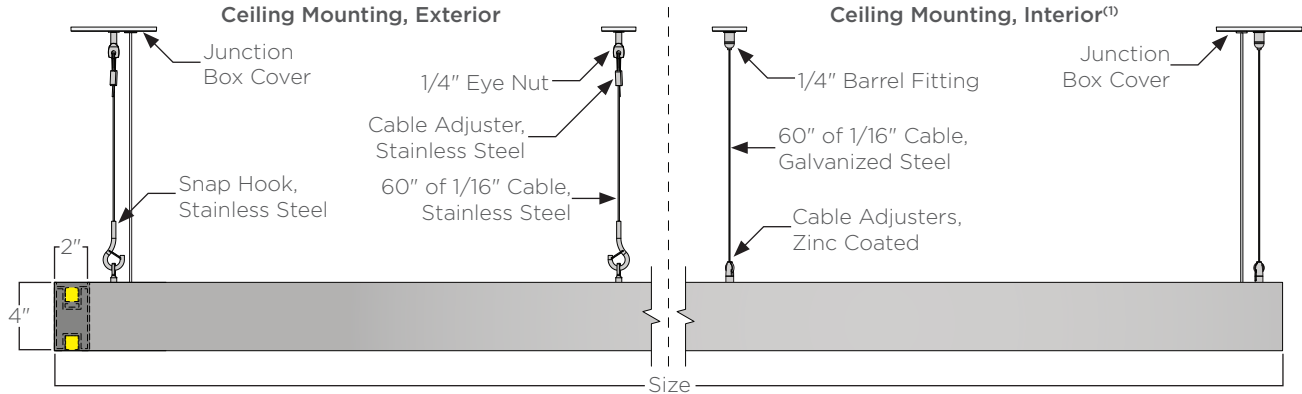

Size	Standard Output		Medium Output		High Output		Weight	EPA
	Lumens⁽²⁾	Watts	Lumens⁽²⁾	Watts	Lumens⁽²⁾	Watts		
1x4	1953	28	3547	56	4962	94	24lbs.	3.32ft²
1x6	2790	40	5068	80	7091	134	33lbs.	4.89ft²
2x2	1534	22	2786	44	3897	74	19lbs.	2.29ft²
2x4	2371	34	4308	68	6026	114	29lbs.	3.60ft²
2x6	3209	46	5829	92	8155	154	38lbs.	5.08ft²
2x8	4047	58	7351	116	10284	194	48lbs.	6.62ft²
3x3	2371	34	4307	68	6026	114	29lbs.	3.42ft²
3x6	3628	52	6590	104	9219	174	43lbs.	5.39ft²
4x4	3209	46	5829	92	8155	154	38lbs.	4.55ft²
4x8	4885	70	8873	140	12413	234	57lbs.	7.18ft²
5x5	4047	58	7351	116	10284	194	48lbs.	5.68ft²
6x6	4885	70	8873	140	12412	234	57lbs.	6.81ft²