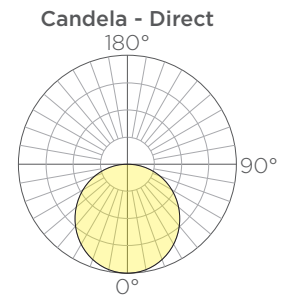

ORDERING GUIDE: EXAMPLE: VOLTA-RCT-D-2x8-L30MO-53-CA-STD

VOLTA		D						
1	2	3	4	5	6	7	8	9

1	Series	4	Size	5	CCT	7	Metal Finish
VOLTA	Volta	1x4	1' x 4'	L27	2700K	C*	See color options on finishes technical sheet
2	Series	1x6	1' x 6'	L30	3000K	CSM	Custom Color
SQR	Square Rectangle	2x2	2' x 2'	L35	3500K	8	Mounting
RCT		2x4	2' x 4'	L40	4000K	CA	Catenary Cable
3	Lighting	2x6	2' x 6'	6	Output	CE	Ceiling Canopy
D	Direct	2x8	2' x 8'	SO	Standard Output	9	Special
		3x3	3' x 3'	MO	Medium Output	STD	Standard
		3x6	3' x 6'	HO	High Output	MOD	Modified
		4x4	4' x 4'				
		4x8	4' x 8'				
		5x5	5' x 5'				
		6x6	6' x 6'				

1. Catenary cable designed and provided separately.
2. Lumen output based upon 3000K CCT.
3. Weight and EPA based off of catenary mounting option.