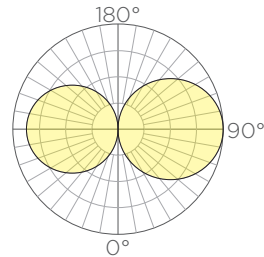

Size	Standard Output		Medium Output		High Output		Weight
	Watts D	Watts D/I	Watts D	Watts D/I	Watts D	Watts D/I	
1x4	15	28	30	56	50	94	26lbs.
1x6	21	40	42	80	70	134	35lbs.
2x2	12	22	24	44	40	74	21lbs.
2x4	18	34	36	68	60	114	31lbs.
2x6	24	46	48	92	80	154	40lbs.
2x8	30	58	60	116	100	194	50lbs.
3x3	18	34	36	68	60	114	31lbs.
3x6	27	52	54	104	90	174	45lbs.
4x4	24	46	48	92	80	154	40lbs.
4x8	36	70	72	140	120	234	59lbs.
5x5	30	58	60	116	100	194	50lbs.
6x6	36	70	72	140	120	234	59lbs.

Candela - Direct/Indirect