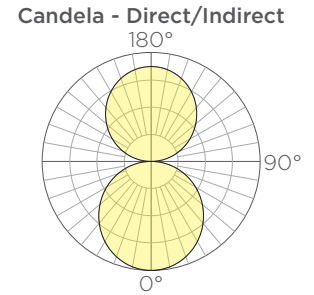

ORDERING GUIDE: EXAMPLE: VOLTA-RCT-D-2x8-L30MO-S3-CA-STD

VOLTA		D						
1	2	3	4	5	6	7	8	9

1	Series	4	Size	5	CCT	7	Metal Finish
VOLTA	Volta	1x4	1' x 4'	L27	2700K	C*	See color options on finishes technical sheet
2	Type	1x6	1' x 6'	L30	3000K	CSM	Custom Color
SQR	Square	2x2	2' x 2'	L35	3500K	8	Mounting
RCT	Rectangle	2x4	2' x 4'	L40	4000K	CA	Catenary Cable ⁽¹⁾
3	Lighting	2x6	2' x 6'	6	Output	CE/E	Ceiling Canopy, Exterior
D	Direct	2x8	2' x 8'	SO	Standard Output	CE/I	Ceiling Canopy, Interior ⁽²⁾
		3x3	3' x 3'	MO	Medium Output	9	Special
		3x6	3' x 6'	HO	High Output	STD	Standard
		4x4	4' x 4'				
		4x8	4' x 8'				
		5x5	5' x 5'				
		6x6	6' x 6'				

Size	Standard Output		Medium Output		High Output		Weight	EPA
	Lumens ⁽²⁾	Watts	Lumens ⁽²⁾	Watts	Lumens ⁽²⁾	Watts		
1x4	1953	28	3547	56	4962	94	24lbs.	3.32ft ²
1x6	2790	40	5068	80	7091	134	33lbs.	4.89ft ²
2x2	1534	22	2786	44	3897	74	19lbs.	2.29ft ²
2x4	2371	34	4308	68	6026	114	29lbs.	3.60ft ²
2x6	3209	46	5829	92	8155	154	38lbs.	5.08ft ²
2x8	4047	58	7351	116	10284	194	48lbs.	6.62ft ²
3x3	2371	34	4307	68	6026	114	29lbs.	3.42ft ²
3x6	3628	52	6590	104	9219	174	43lbs.	5.39ft ²
4x4	3209	46	5829	92	8155	154	38lbs.	4.55ft ²
4x8	4885	70	8873	140	12413	234	57lbs.	7.18ft ²
5x5	4047	58	7351	116	10284	194	48lbs.	5.68ft ²
6x6	4885	70	8873	140	12412	234	57lbs.	6.81ft ²