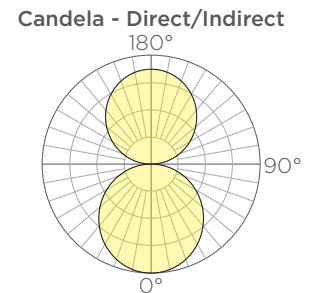

ORDERING GUIDE: EXAMPLE: VOLTA-RCT-D-2x8-L30MO-53-CA-STD

VOLTA		D						
1	2	3	4	5	6	7	8	9

1	Series	4	Size	5	CCT	7	Metal Finish
VOLTA	Volta	1x4	1' x 4'	L27	2700K	C*	See color options on finishes technical sheet
2	Series	1x6	1' x 6'	L30	3000K	CSM	Custom Color
SQR	Square Rectangle	2x2	2' x 2'	L35	3500K	8	Mounting
RCT		2x4	2' x 4'	L40	4000K	CA	Catenary Cable
3	Lighting	2x6	2' x 6'	6	Output	CE	Ceiling Canopy
D	Direct	2x8	2' x 8'	SO	Standard Output	9	Special
		3x3	3' x 3'	MO	Medium Output	STD	Standard
		3x6	3' x 6'	HO	High Output	MOD	Modified
		4x4	4' x 4'				
		4x8	4' x 8'				
		5x5	5' x 5'				
		6x6	6' x 6'				

1. Catenary cable designed and provided separately.
 2. Lumen output based upon 3000K CCT.
 3. Weight and EPA based off of catenary mounting option.

Size	Standard Output		Medium Output		High Output		Weight	EPA
	Lumens ⁽¹⁾	Watts	Lumens ⁽¹⁾	Watts	Lumens ⁽¹⁾	Watts		
1x4	1953	28	3547	56	4962	94	24lbs.	1.68ft ²
1x6	2790	40	5068	80	7091	134	33lbs.	2.48ft ²
2x2	1534	22	2786	44	3897	74	19lbs.	.88ft ²
2x4	2371	34	4308	68	6026	114	29lbs.	1.68ft ²
2x6	3209	46	5829	92	8155	154	38lbs.	2.48ft ²
2x8	4047	58	7351	116	10284	194	48lbs.	3.28ft ²
3x3	2371	34	4307	68	6026	114	29lbs.	1.28ft ²
3x6	3628	52	6590	104	9219	174	43lbs.	2.48ft ²
4x4	3209	46	5829	92	8155	154	38lbs.	1.68ft ²
4x8	4885	70	8873	140	12413	234	57lbs.	3.28ft ²
5x5	4047	58	7351	116	10284	194	48lbs.	2.01ft ²
6x6	4885	70	8873	140	12412	234	57lbs.	2.48ft ²