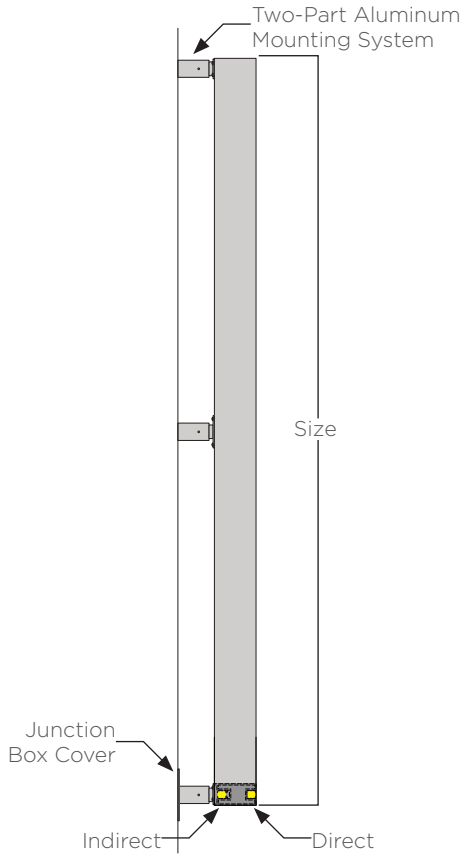

Size	Standard Output		Medium Output		High Output		Weight
	Watts D	Watts D/I	Watts D	Watts D/I	Watts D	Watts D/I	
1x4	15	28	30	56	50	94	26lbs.
1x6	21	40	42	80	70	134	35lbs.
2x2	12	22	24	44	40	74	21lbs.
2x4	18	34	36	68	60	114	31lbs.
2x6	24	46	48	92	80	154	40lbs.
2x8	30	58	60	116	100	194	50lbs.
3x3	18	34	36	68	60	114	31lbs.
3x6	27	52	54	104	90	174	45lbs.
4x4	24	46	48	92	80	154	40lbs.
4x8	36	70	72	140	120	234	59lbs.
5x5	30	58	60	116	100	194	50lbs.
6x6	36	70	72	140	120	234	59lbs.

ORDERING GUIDE: EXAMPLE: AURA-SQR-I-4x4-L3050-S3-C2-WA4-STD

VOLTA									
1	2	3	4	5	6	7	8	9	10

1	Series	4	Size	5	CCT	8	Metal Finish
VOLTA	Volta	1x4 1x6 2x2 2x4 2x6 2x8 3x3 3x6 4x4 4x8 5x5 6x6	1' x 4' 1' x 6' 2' x 2' 2' x 4' 2' x 6' 2' x 8' 3' x 3' 3' x 6' 4' x 4' 4' x 8' 5' x 5' 6' x 6'	L27 L30 L35 L40	2700K 3000K 3500K 4000K	**** CSM	See color options on finishes technical sheet Custom Color
2	Type			6	Output	9	Mounting
SQR RCT	Square Rectangle			SO MO HO	Standard Output Medium Output High Output	WA4 WA8	4" Wall Mount 8" Wall Mount
3	Lighting			7	Metal Finish	10	Special
D I D/I	Direct Indirect Direct/ Indirect⁽¹⁾			C* CSM	See color options on finishes technical sheet Custom Color	STD MOD	Standard Modified

1. Direct/indirect illumination controlled together. Contact Structura for independant control options.