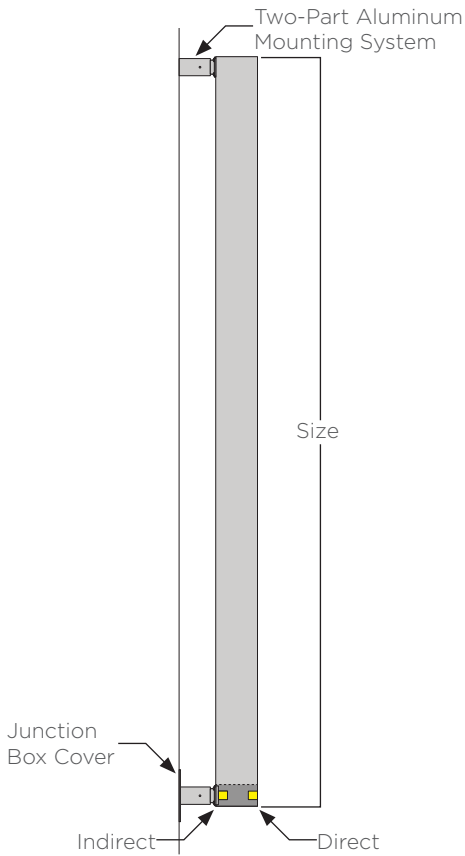

Size	Standard Output		Medium Output		High Output		Weight
	Watts D	Watts D/I	Watts D	Watts D/I	Watts D	Watts D/I	
1x4	15	28	30	56	50	94	26lbs.
1x6	21	40	42	80	70	134	35lbs.
2x2	12	22	24	44	40	74	21lbs.
2x4	18	34	36	68	60	114	31lbs.
2x6	24	46	48	92	80	154	40lbs.
2x8	30	58	60	116	100	194	50lbs.
3x3	18	34	36	68	60	114	31lbs.
3x6	27	52	54	104	90	174	45lbs.
4x4	24	46	48	92	80	154	40lbs.
4x8	36	70	72	140	120	234	59lbs.
5x5	30	58	60	116	100	194	50lbs.
6x6	36	70	72	140	120	234	59lbs.

ORDERING GUIDE: EXAMPLE: AURA-SQR-I-4x4-L3050-S3-C2-WA4-STD

VOLTA									
1	2	3	4	5	6	7	8	9	10

1	Series	4	Size	5	CCT	8	Metal Finish
VOLTA	Volta	1x4	1' x 4'	L27	2700K	****	See color options on finishes technical sheet
2	Series	1x6	1' x 6'	L30	3000K	CSM	Custom Color
SQR	Square	2x2	2' x 2'	L35	3500K	9	Mounting
RCT	Rectangle	2x4	2' x 4'	L40	4000K	WA4	4" Wall Mount
3	Lighting	2x6	2' x 6'	6	Output	WA8	8" Wall Mount
D	Direct	2x8	2' x 8'	SO	Standard Output	10	Special
I	Indirect	3x3	3' x 3'	MO	Medium Output	STD	Standard
D/I	Direct/Indirect	3x6	3' x 6'	HO	High Output	MOD	Modified
		4x4	4' x 4'	7	Metal Finish		
		4x8	4' x 8'	C*	See color options on finishes technical sheet		
		5x5	5' x 5'	CSM	Custom Color		
		6x6	6' x 6'