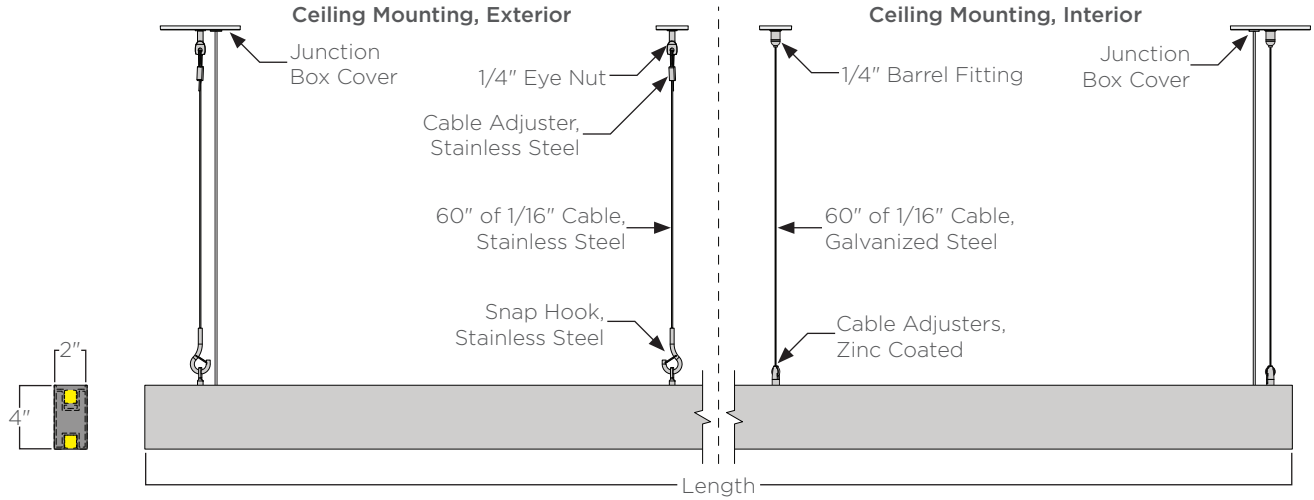

Length	Standard Output		Medium Output		High Output		Weight	EPA
	Lumens⁽¹⁾	Watts	Lumens⁽¹⁾	Watts	Lumens⁽¹⁾	Watts		
2'	371	6	674	12	942	20	5lbs.	.84ft²
4'	790	12	1435	24	2007	40	10lbs.	1.64ft²
6'	1209	18	2196	36	3071	60	14lbs.	2.44ft²
8'	1628	24	2956	48	4136	80	19lbs.	3.24ft²
10'	2040	30	3706	60	5185	100	24lbs.	4.04ft²
12'	2459	36	4467	72	6250	120	28lbs.	4.84ft²