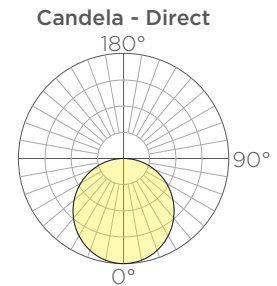

Volta Linear - Direct/Indirect Lighting

Length	Standard Output		Medium Output		High Output		Weight	EPA
	Lumens ⁽¹⁾	Watts	Lumens ⁽¹⁾	Watts	Lumens ⁽¹⁾	Watts		
2'	371	6	674	12	942	20	5lbs.	.84ft ²
4'	790	12	1435	24	2007	40	10lbs.	1.64ft ²
6'	1209	18	2196	36	3071	60	14lbs.	2.44ft ²
8'	1628	24	2956	48	4136	80	19lbs.	3.24ft ²
10'	2040	30	3706	60	5185	100	24lbs.	4.04ft ²
12'	2459	36	4467	72	6250	120	28lbs.	4.84ft ²

1. Lumen output based upon 3000K CCT.

Volta Linear - Wall Mount

Length	Standard Output		Medium Output		High Output		Weight
	Watts D	Watts D/I	Watts D	Watts D/I	Watts D	Watts D/I	
2'	3	6	6	12	10	20	7lbs.
4'	6	12	12	24	20	40	12lbs.
6'	9	18	18	36	30	60	16lbs.
8'	12	24	24	48	40	80	21lbs.
10'	15	30	30	60	50	100	26lbs.
12'	18	36	36	72	60	120	30lbs.

ORDERING GUIDE: EXAMPLE: VOLTA-LNR-D/I-8-L3550-53-WA4/C7-STD

VOLTA	LNR						/		
1	2	3	4	5	6	7	8	9	10

1	Series Volta	4	Length 2' 4' 6' 8' 10' 12'	6	Output Standard Output Medium Output High Output	9	Mounting Finish See color options on finishes technical
VOLTA		2		SO		C*	sheet
2	Series Linear	4		MO		CSM	Custom Color
LNR		6		HO			
3	Lighting Direct Indirect Direct/ Indirect	8		7	Metal Finish See color options on finishes technical sheet Custom Color	10	Special Standard Modified
D		10		C*		STD	
I		12		CSM		MOD	
D/I		5	CCT 2700K 3000K 3500K 4000K	8	Mounting 4" Wall Mount 8" Wall Mount		
		L27		WA4			
		L30		WA8			

Volta Linear - Wall Grazer

Length	Standard Output		Medium Output		High Output		Weight
	Lumens	Watts	Lumens	Watts	Lumens	Watts	
2'	210	3	381	6	534	10	7lbs.
4'	420	6	763	12	1068	20	12lbs.
6'	630	9	1145	18	1602	30	17lbs.
8'	840	12	1527	24	2136	40	22lbs.
10'	1050	15	1908	30	2670	50	27lbs.
12'	1261	18	2290	36	3204	60	31lbs.