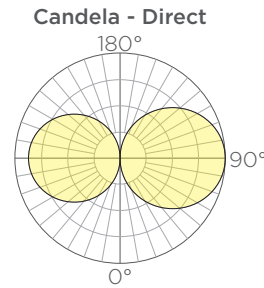

Length	Standard Output		Medium Output		High Output		Weight	EPA
	Lumens ⁽¹⁾	Watts	Lumens ⁽¹⁾	Watts	Lumens ⁽¹⁾	Watts		
2'	371	6	674	12	942	20	5lbs.	.84ft ²
4'	790	12	1435	24	2007	40	10lbs.	1.64ft ²
6'	1209	18	2196	36	3071	60	14lbs.	2.44ft ²
8'	1628	24	2956	48	4136	80	19lbs.	3.24ft ²
10'	2040	30	3706	60	5185	100	24lbs.	4.04ft ²
12'	2459	36	4467	72	6250	120	28lbs.	4.84ft ²

ORDERING GUIDE: EXAMPLE: VOLTA-LNR-D/I-8-L35MO-S6-CE-STD

VOLTA	LNR	D/I					CE	
1	2	3	4	5	6	7	8	9

1	Series	4	Length	6	Output	8	Mounting
VOLTA	Volta	2	2'	SO	Standard Output	CE/E	Ceiling Canopy, Exterior
2	Type	4	4'	MO	Medium Output	CE/I	Ceiling Canopy, Interior
LNR	Linear	6	6'	HO	High Output	9	Special
3	Lighting	8	8'	7	Metal Finish	STD	Standard
D/I	Direct/ Indirect ⁽²⁾	10	10'	C*	See color options on finishes technical sheet	MOD	Modified
		12	12'	CSM	Custom Color		
		5	CCT				
		L27	2700K				
		L30	3000K				
		L35	3500K				
		L40	4000K				

1. Lumen output based upon 3000K CCT.
2. Direct/indirect illumination controlled together. Contact Structura for independent control options.

Length	Standard Output		Medium Output		High Output		Weight
	Watts D	Watts D/I	Watts D	Watts D/I	Watts D	Watts D/I	
2'	3	6	6	12	10	20	7lbs.
4'	6	12	12	24	20	40	12lbs.
6'	9	18	18	36	30	60	16lbs.
8'	12	24	24	48	40	80	21lbs.
10'	15	30	30	60	50	100	26lbs.
12'	18	36	36	72	60	120	30lbs.