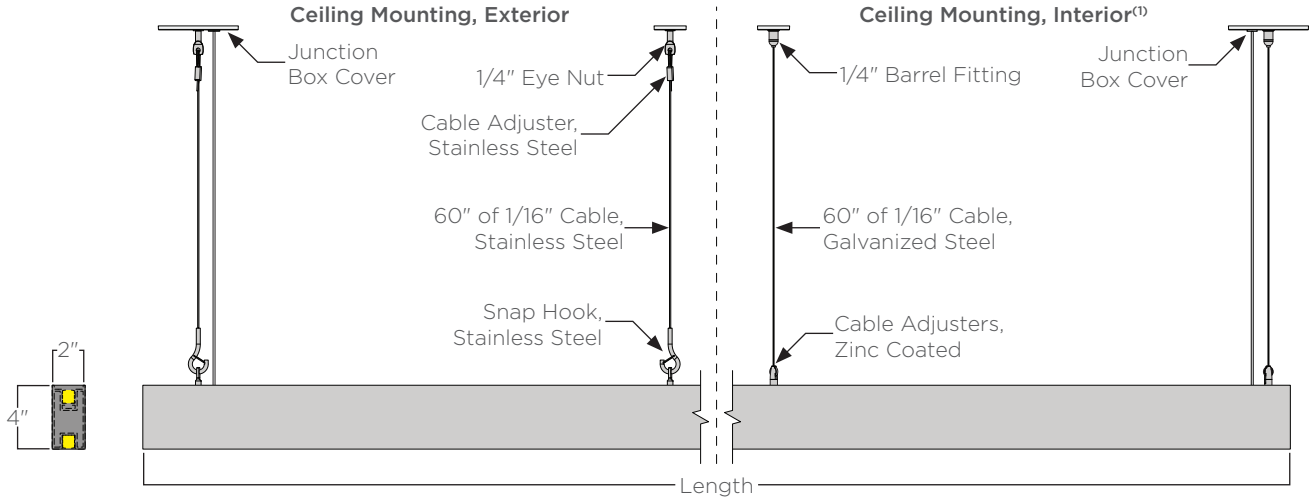

Length	Standard Output		Medium Output		High Output		Weight	EPA
	Lumens⁽²⁾	Watts	Lumens⁽²⁾	Watts	Lumens⁽²⁾	Watts		
2'	371	6	674	12	942	20	5lbs.	.84ft²
4'	790	12	1435	24	2007	40	10lbs.	1.64ft²
6'	1209	18	2196	36	3071	60	14lbs.	2.44ft²
8'	1628	24	2956	48	4136	80	19lbs.	3.24ft²
10'	2040	30	3706	60	5185	100	24lbs.	4.04ft²
12'	2459	36	4467	72	6250	120	28lbs.	4.84ft²