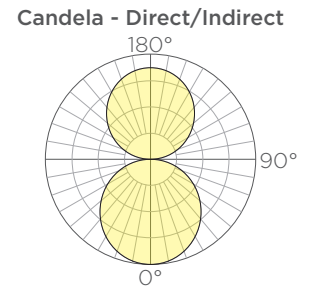

ORDERING GUIDE: EXAMPLE: VOLTA-LNR-D-6-L30HO-S3-CA-OF2-STD

1	Series	4	Length	6	Output	9	Outfeed⁽⁴⁾
VOLTA	Volta	2	2'	SO	Standard Output	BLANK	No Outfeed
		4	4'	MO	Medium Output	OF	1' Outfeed
2	Series	6	6'	HO	High Output	OF2	Outfeed + 2' Jumper
LNR	Linear	8	8'			OF4	Outfeed + 4' Jumper
		10	10'	7	Metal Finish	OF*	Outfeed + X' Jumper
3	Lighting	12	12'	C*	See color options on finishes technical sheet		
D	Direct			CSM	Custom Color	10	Special
		5	CCT	8	Mounting	STD	Standard
		L27	2700K	CA	Catenary Cable	MOD	Modified
		L30	3000K	CE	Ceiling Canopy		
		L35	3500K				
		L40	4000K				

Volta Linear - Direct/Indirect Lighting

Length	Standard Output		Medium Output		High Output		Weight	EPA
	Lumens ⁽¹⁾	Watts	Lumens ⁽¹⁾	Watts	Lumens ⁽¹⁾	Watts		
2'	371	6	674	12	942	20	5lbs.	.84ft ²
4'	790	12	1435	24	2007	40	10lbs.	1.64ft ²
6'	1209	18	2196	36	3071	60	14lbs.	2.44ft ²
8'	1628	24	2956	48	4136	80	19lbs.	3.24ft ²
10'	2040	30	3706	60	5185	100	24lbs.	4.04ft ²
12'	2459	36	4467	72	6250	120	28lbs.	4.84ft ²