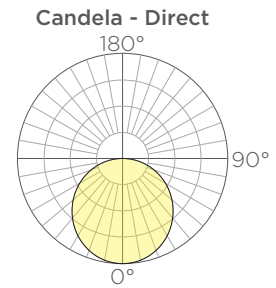

1. Lumen output based upon 3000K CCT.
2. Direct/indirect illumination controlled together. Contact Structura for independent control options.

Length	Standard Output		Medium Output		High Output		Weight
	Watts D	Watts D/I	Watts D	Watts D/I	Watts D	Watts D/I	
2'	3	6	6	12	10	20	7lbs.
4'	6	12	12	24	20	40	12lbs.
6'	9	18	18	36	30	60	16lbs.
8'	12	24	24	48	40	80	21lbs.
10'	15	30	30	60	50	100	26lbs.
12'	18	36	36	72	60	120	30lbs.

ORDERING GUIDE: EXAMPLE: VOLTA-LNR-D/I-8-L3550-S3-WA4/C7-STD

VOLTA	LNR						/	
1	2	3	4	5	6	7	8	9

1	Series	4	Length	6	Output	9	Mounting Finish
VOLTA	Volta	2	2'	SO	Standard Output	C*	See color options on finishes technical sheet
2	Type	4	4'	MO	Medium Output	CSM	Custom Color
LNR	Linear	6	6'	HO	High Output	10	Special
3	Lighting	8	8'	7	Metal Finish	STD	Standard
D	Direct	10	10'	C*	See color options on finishes technical sheet	MOD	Modified
D/I	Direct/ Indirect ⁽¹⁾	12	12'	CSM	Custom Color		
		5	CCT	8	Mounting		
		L27	2700K	WA4	4" Wall Mount		
		L30	3000K	WA8	8" Wall Mount		
		L35	3500K				
		L40	4000K				

1. Direct/indirect illumination controlled together. Contact Structura for independant control options.

Length	Standard Output		Medium Output		High Output		Weight
	Lumens	Watts	Lumens	Watts	Lumens	Watts	
2'	210	3	381	6	534	10	7lbs.
4'	420	6	763	12	1068	20	12lbs.
6'	630	9	1145	18	1602	30	17lbs.
8'	840	12	1527	24	2136	40	22lbs.
10'	1050	15	1908	30	2670	50	27lbs.
12'	1261	18	2290	36	3204	60	31lbs.