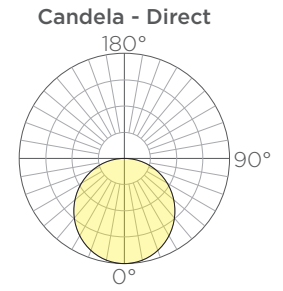

Volta Linear - Direct Lighting

Length	Standard Output		Medium Output		High Output		Weight⁽³⁾	EPA⁽³⁾
	Lumens⁽²⁾	Watts	Lumens⁽²⁾	Watts	Lumens⁽²⁾	Watts		
2'	210	3	381	6	534	10	6lbs.	.90ft²
4'	420	6	763	12	1068	20	11lbs.	1.70ft²
6'	630	9	1145	18	1602	30	15lbs.	2.50ft²
8'	840	12	1527	24	2136	40	20lbs.	3.30ft²
10'	1050	15	1908	30	2670	50	25lbs.	4.10ft²
12'	1261	18	2290	36	3204	60	29lbs.	4.90ft²

ORDERING GUIDE: EXAMPLE: VOLTA-LNR-D-6-L30HO-S3-CA-OF2-STD

1	Series	4	Length	6	Output	9	Outfeed⁽⁴⁾
VOLTA	Volta	2	2'	SO	Standard Output	BLANK	No Outfeed
		4	4'	MO	Medium Output	OF	1' Outfeed
2	Series	6	6'	HO	High Output	OF2	Outfeed + 2' Jumper
LNR	Linear	8	8'			OF4	Outfeed + 4' Jumper
		10	10'	7	Metal Finish	OF*	Outfeed + X' Jumper
3	Lighting	12	12'	C*	See color options on finishes technical sheet		
D	Direct			CSM	Custom Color	10	Special
		5	CCT	8	Mounting	STD	Standard
		L27	2700K	CA	Catenary Cable	MOD	Modified
		L30	3000K	CE	Ceiling Canopy		
		L35	3500K				
		L40	4000K				

1. Catenary cable designed and provided separately.
2. Lumen output based upon 3000K CCT.
3. Weight and EPA based off of catenary mounting option.
4. Out feed option for daisy chain applications with master and satellite control. Maximum total run distance per power supply: 66' for SO, 33' for MO, and 20' for HO.