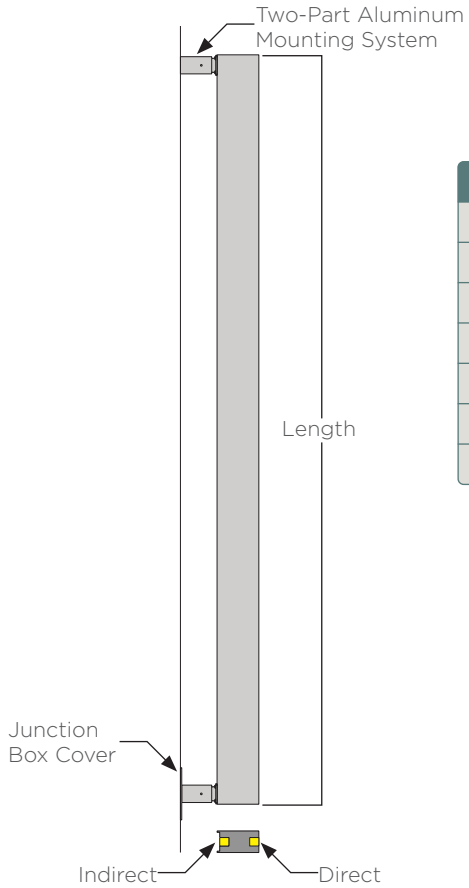

Volta Linear - Wall Mount

Length	Standard Output		Medium Output		High Output		Weight
	Watts D	Watts D/I	Watts D	Watts D/I	Watts D	Watts D/I	
2'	3	6	6	12	10	20	7lbs.
4'	6	12	12	24	20	40	12lbs.
6'	9	18	18	36	30	60	16lbs.
8'	12	24	24	48	40	80	21lbs.
10'	15	30	30	60	50	100	26lbs.
12'	18	36	36	72	60	120	30lbs.