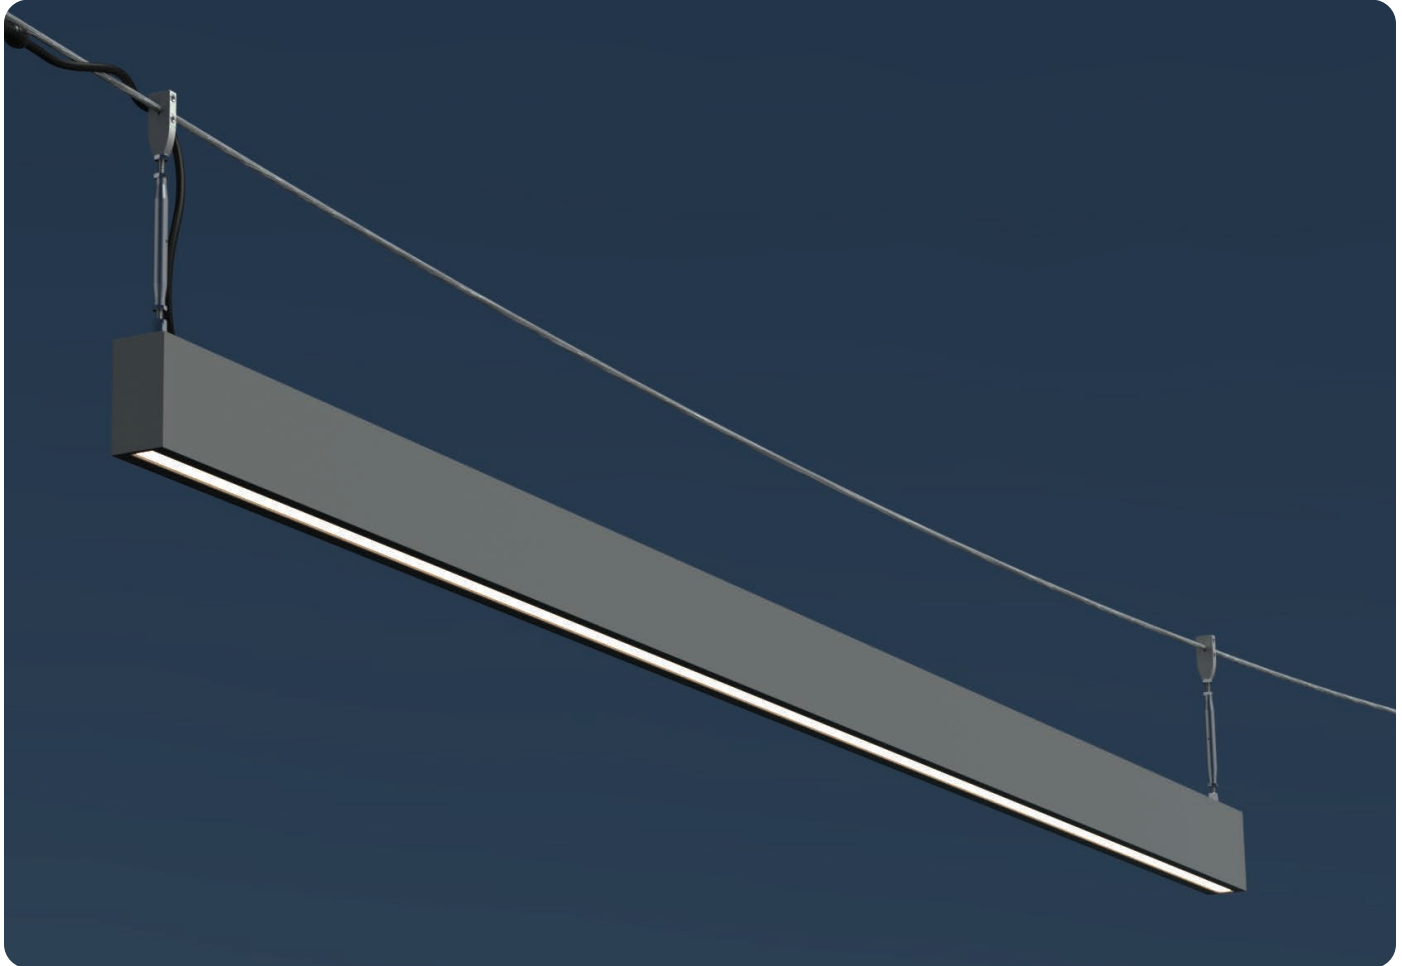

FIXTURE TYPE: _____

PROJECT NAME: _____

Aluminum exterior/interior LED linear pendant.

FEATURES:

- Available in 2' to 12' lengths
- >90CRI smooth, dot free illumination
- Dimmable IP67 power supply and IP67 luminaire
- Catenary cable, ceiling, and wall mounting options

SPECIFICATIONS:

HOUSING: Seamless housing comprised of custom rectangular aluminum 6063-T1 extrusion.

ELECTRICAL: Powered by a standalone Q-Tran QZ, 120-277VAC primary/24VDC secondary outdoor rated remote dimmable power supply. Power supply features built-in short circuit protection, over load protection, and over temperature protection. System is forward

OPTICAL SYSTEM: Available in 2700K, 3000K, 3500K, 4000K color temperatures with smooth, dot free illumination.

FINISHES: All exterior aluminum parts are polyester powder coat painted to meet AAMA 2604 standards. See Structura's finish options for available colors. [Care and Maintenance](#)