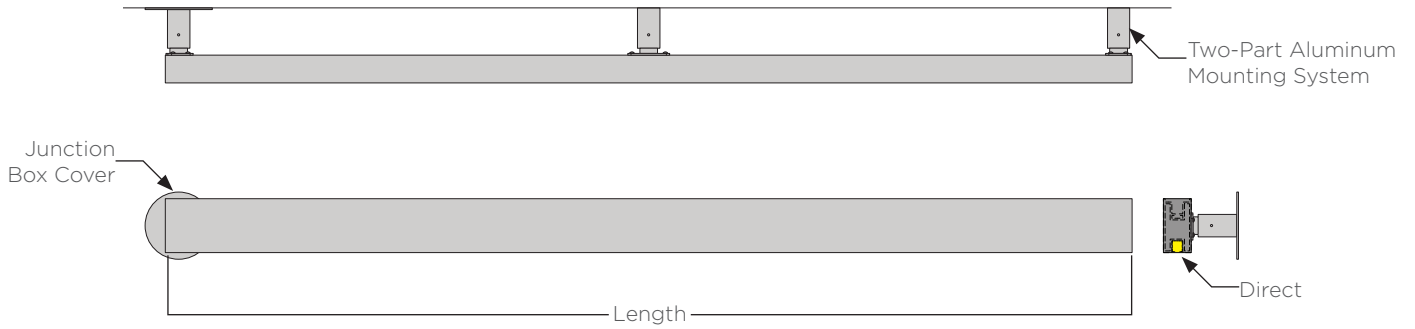

Length	Standard Output		Medium Output		High Output		Weight
	Lumens	Watts	Lumens	Watts	Lumens	Watts	
2'	210	3	381	6	534	10	7lbs.
4'	420	6	763	12	1068	20	12lbs.
6'	630	9	1145	18	1602	30	17lbs.
8'	840	12	1527	24	2136	40	22lbs.
10'	1050	15	1908	30	2670	50	27lbs.
12'	1261	18	2290	36	3204	60	31lbs.