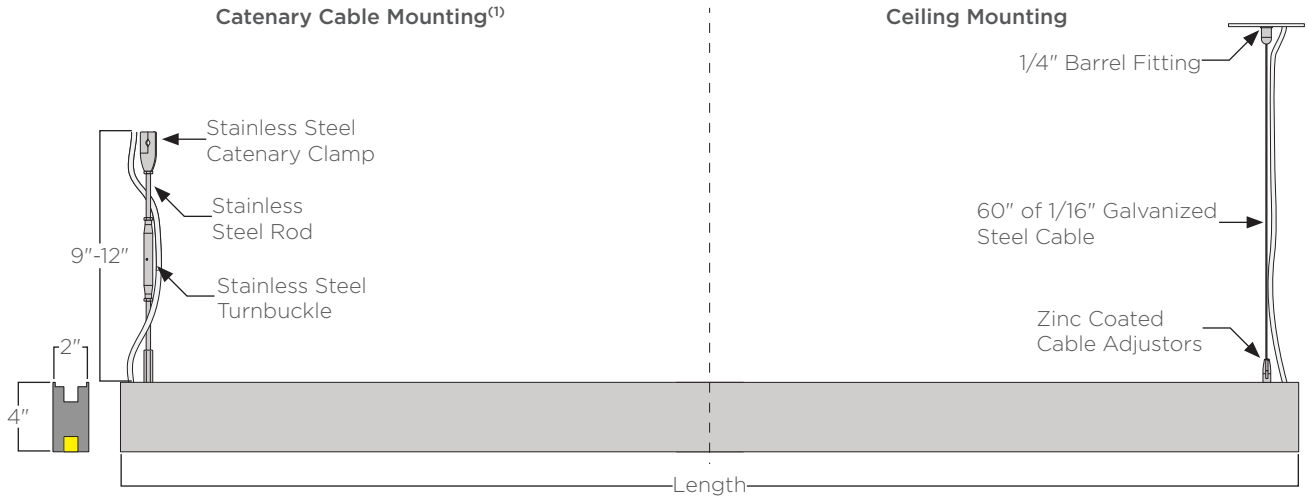

Volta Illuminated Aluminum Linear Pendant

FIXTURE TYPE: _____

PROJECT NAME: _____

Aluminum exterior/interior LED linear pendant.

FEATURES:

- Available in 2' to 12' lengths
- >90CRI smooth, dot free illumination
- Dimmable IP67 power supply and IP67 luminaire
- Catenary cable, ceiling, and wall mounting options

over temperature, over voltage, and over current. System is 1-10V dimming. Catenary mounted fixtures supplied with 1' infeed cable. A 40' leader cable supplied with infeed only fixtures. Ceiling canopy mounted fixtures supplied with 6' infeed cable. Constructed with a US and Canada UL listed luminaire.

HARDWARE: All fasteners are stainless steel unless otherwise noted.

WARRANTY: A 5-year finish warranty with 3-year warranty on LED and driver.

Volta Linear - Direct Lighting

Length	Standard Output		Medium Output		High Output		Weight ⁽³⁾	EPA ⁽³⁾
	Lumens ⁽²⁾	Watts	Lumens ⁽²⁾	Watts	Lumens ⁽²⁾	Watts		
2'	210	3	381	6	534	10	6lbs.	.90ft ²
4'	420	6	763	12	1068	20	11lbs.	1.70ft ²
6'	630	9	1145	18	1602	30	15lbs.	2.50ft ²
8'	840	12	1527	24	2136	40	20lbs.	3.30ft ²
10'	1050	15	1908	30	2670	50	25lbs.	4.10ft ²
12'	1261	18	2290	36	3204	60	29lbs.	4.90ft ²