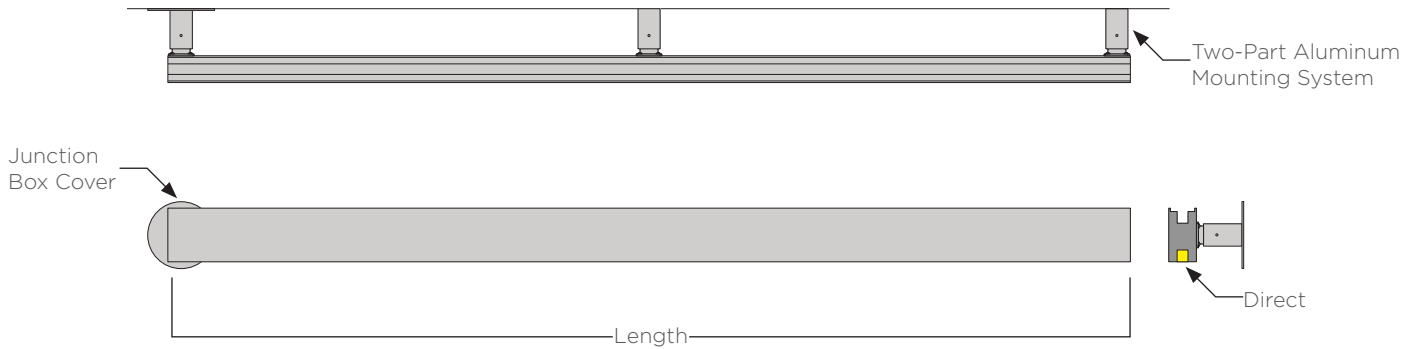

Volta Linear - Wall Grazer

Length	Standard Output		Medium Output		High Output		Weight
	Lumens	Watts	Lumens	Watts	Lumens	Watts	
2'	210	3	381	6	534	10	7lbs.
4'	420	6	763	12	1068	20	12lbs.
6'	630	9	1145	18	1602	30	17lbs.
8'	840	12	1527	24	2136	40	22lbs.
10'	1050	15	1908	30	2670	50	27lbs.
12'	1261	18	2290	36	3204	60	31lbs.