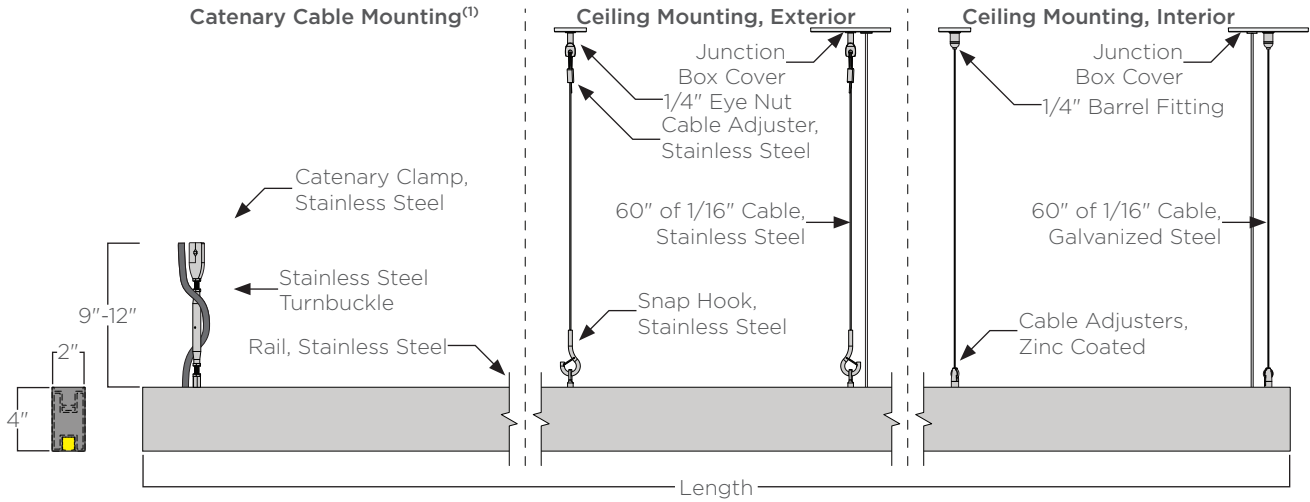

Length	Standard Output		Medium Output		High Output		Weight⁽³⁾	EPA⁽³⁾
	Lumens⁽²⁾	Watts	Lumens⁽²⁾	Watts	Lumens⁽²⁾	Watts		
2'	210	3	381	6	534	10	6lbs.	.90ft²
4'	420	6	763	12	1068	20	11lbs.	1.70ft²
6'	630	9	1145	18	1602	30	15lbs.	2.50ft²
8'	840	12	1527	24	2136	40	20lbs.	3.30ft²
10'	1050	15	1908	30	2670	50	25lbs.	4.10ft²
12'	1261	18	2290	36	3204	60	29lbs.	4.90ft²