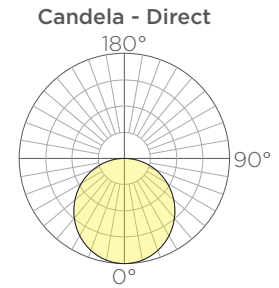

ORDERING GUIDE: EXAMPLE: VOLTA-LNR-D-6-L30HO-S3-CA-OF2-STD

VOLTA	LNR	D							
1	2	3	4	5	6	7	8	9	10

1	Series	4	Length	6	Output	9	Outfeed⁽⁴⁾
VOLTA	Volta	2	2'	SO	Standard Output	BLANK	No Outfeed
2	Type	4	4'	MO	Medium Output	OF	1' Outfeed
LNR	Linear	6	6'	HO	High Output	OF2	Outfeed + 2' Jumper
3	Lighting	8	8'	7	Metal Finish	OF4	Outfeed + 4' Jumper
D	Direct	10	10'	C*	See color options on finishes technical sheet	OF*	Outfeed + X' Jumper
		12	12'	8	Mounting	10	Special
		5	CCT	CA	Catenary Cable⁽¹⁾	STD	Standard
		L27	2700K	CE/E	Ceiling Canopy, Exterior	MOD	Modified
		L30	3000K	CE/I	Ceiling Canopy, Interior		
		L35	3500K				
		L40	4000K				

1. Catenary cable designed and provided separately.
2. Lumen output based upon 3000K CCT.
3. Weight and EPA based off of catenary mounting option.
4. Out feed option for daisy chain applications with master and satellite control. Maximum total run distance per power supply: 66' for SO, 33' for MO, and 20' for HO.