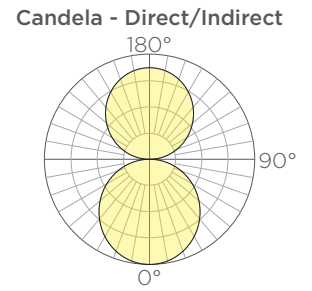

ORDERING GUIDE: EXAMPLE: VOLTA-LNR-D-6-L30HO-S3-CA-OF2-STD

VOLTA	LNR	D							
1	2	3	4	5	6	7	8	9	10

1	Series	4	Length	6	Output	9	Outfeed⁽⁴⁾
VOLTA	Volta	2	2'	SO	Standard Output	BLANK	No Outfeed
2	Type	4	4'	MO	Medium Output	OF	1' Outfeed
LNR	Linear	6	6'	HO	High Output	OF2	Outfeed + 2' Jumper
3	Lighting	8	8'	7	Metal Finish	OF4	Outfeed + 4' Jumper
D	Direct	10	10'	C*	See color options on finishes technical sheet	OF*	Outfeed + X' Jumper
		12	12'	8	Mounting	10	Special
		5	CCT	CA	Catenary Cable ⁽¹⁾	STD	Standard
		L27	2700K	CE/E	Ceiling Canopy, Exterior	MOD	Modified
		L30	3000K	CE/I	Ceiling Canopy, Interior		
		L35	3500K				
		L40	4000K				

Length	Standard Output		Medium Output		High Output		Weight	EPA
	Lumens ⁽¹⁾	Watts	Lumens ⁽¹⁾	Watts	Lumens ⁽¹⁾	Watts		
2'	371	6	674	12	942	20	5lbs.	.84ft ²
4'	790	12	1435	24	2007	40	10lbs.	1.64ft ²
6'	1209	18	2196	36	3071	60	14lbs.	2.44ft ²
8'	1628	24	2956	48	4136	80	19lbs.	3.24ft ²
10'	2040	30	3706	60	5185	100	24lbs.	4.04ft ²
12'	2459	36	4467	72	6250	120	28lbs.	4.84ft ²