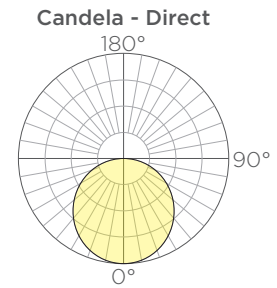

ORDERING GUIDE: EXAMPLE: VOLTA-LNR-D/I-8-L3550-S3-WA4/C7-STD

VOLTA	LNR						/	
1	2	3	4	5	6	7	8	9

1	Series	4	Length	6	Output	9	Mounting Finish
VOLTA	Volta	2	2'	SO	Standard Output	C*	See color options on finishes technical sheet
2	Type	4	4'	MO	Medium Output	CSM	Custom Color
LNR	Linear	6	6'	HO	High Output	10	Special
3	Lighting	8	8'	7	Metal Finish	STD	Standard
D	Direct	10	10'	C*	See color options on finishes technical sheet		
D/I	Direct/ Indirect ⁽¹⁾	12	12'	CSM	Custom Color		
		5	CCT	8	Mounting		
		L27	2700K	WA4	4" Wall Mount		
		L30	3000K	WAB	8" Wall Mount		
		L35	3500K				
		L40	4000K				

1. Direct/indirect illumination controlled together. Contact Structura for independant control options.

Length	Standard Output		Medium Output		High Output		Weight
	Lumens	Watts	Lumens	Watts	Lumens	Watts	
2'	210	3	381	6	534	10	7lbs.
4'	420	6	763	12	1068	20	12lbs.
6'	630	9	1145	18	1602	30	17lbs.
8'	840	12	1527	24	2136	40	22lbs.
10'	1050	15	1908	30	2670	50	27lbs.
12'	1261	18	2290	36	3204	60	31lbs.