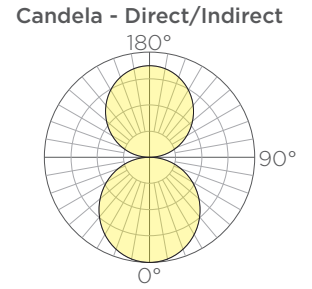

ORDERING GUIDE: EXAMPLE: VOLTA-LNR-D-6-L30HO-S3-CA-OF2-STD

VOLTA	LNR	D							
1	2	3	4	5	6	7	8	9	10

1	Series	4	Length	6	Output	9	Outfeed⁽⁵⁾
VOLTA	Volta	2	2'	SO	Standard Output	BLANK	No Outfeed
2	Type	4	4'	MO	Medium Output	OF	1' Outfeed
LNR	Linear	6	6'	HO	High Output	OF2	Outfeed + 2' Jumper
3	Lighting	8	8'	7	Metal Finish	OF4	Outfeed + 4' Jumper
D	Direct	10	10'	C*	See color options on finishes technical sheet	OF*	Outfeed + X' Jumper
		12	12'	8	Mounting	10	Special
		5	CCT	CA	Catenary Cable ⁽¹⁾	STD	Standard
		L27	2700K	CE/E	Ceiling Canopy, Exterior		
		L30	3000K	CE/I	Ceiling Canopy, Interior ⁽²⁾		
		L35	3500K				
		L40	4000K				

Length	Standard Output		Medium Output		High Output		Weight	EPA
	Lumens ⁽²⁾	Watts	Lumens ⁽²⁾	Watts	Lumens ⁽²⁾	Watts		
2'	371	6	674	12	942	20	5lbs.	.84ft ²
4'	790	12	1435	24	2007	40	10lbs.	1.64ft ²
6'	1209	18	2196	36	3071	60	14lbs.	2.44ft ²
8'	1628	24	2956	48	4136	80	19lbs.	3.24ft ²
10'	2040	30	3706	60	5185	100	24lbs.	4.04ft ²
12'	2459	36	4467	72	6250	120	28lbs.	4.84ft ²