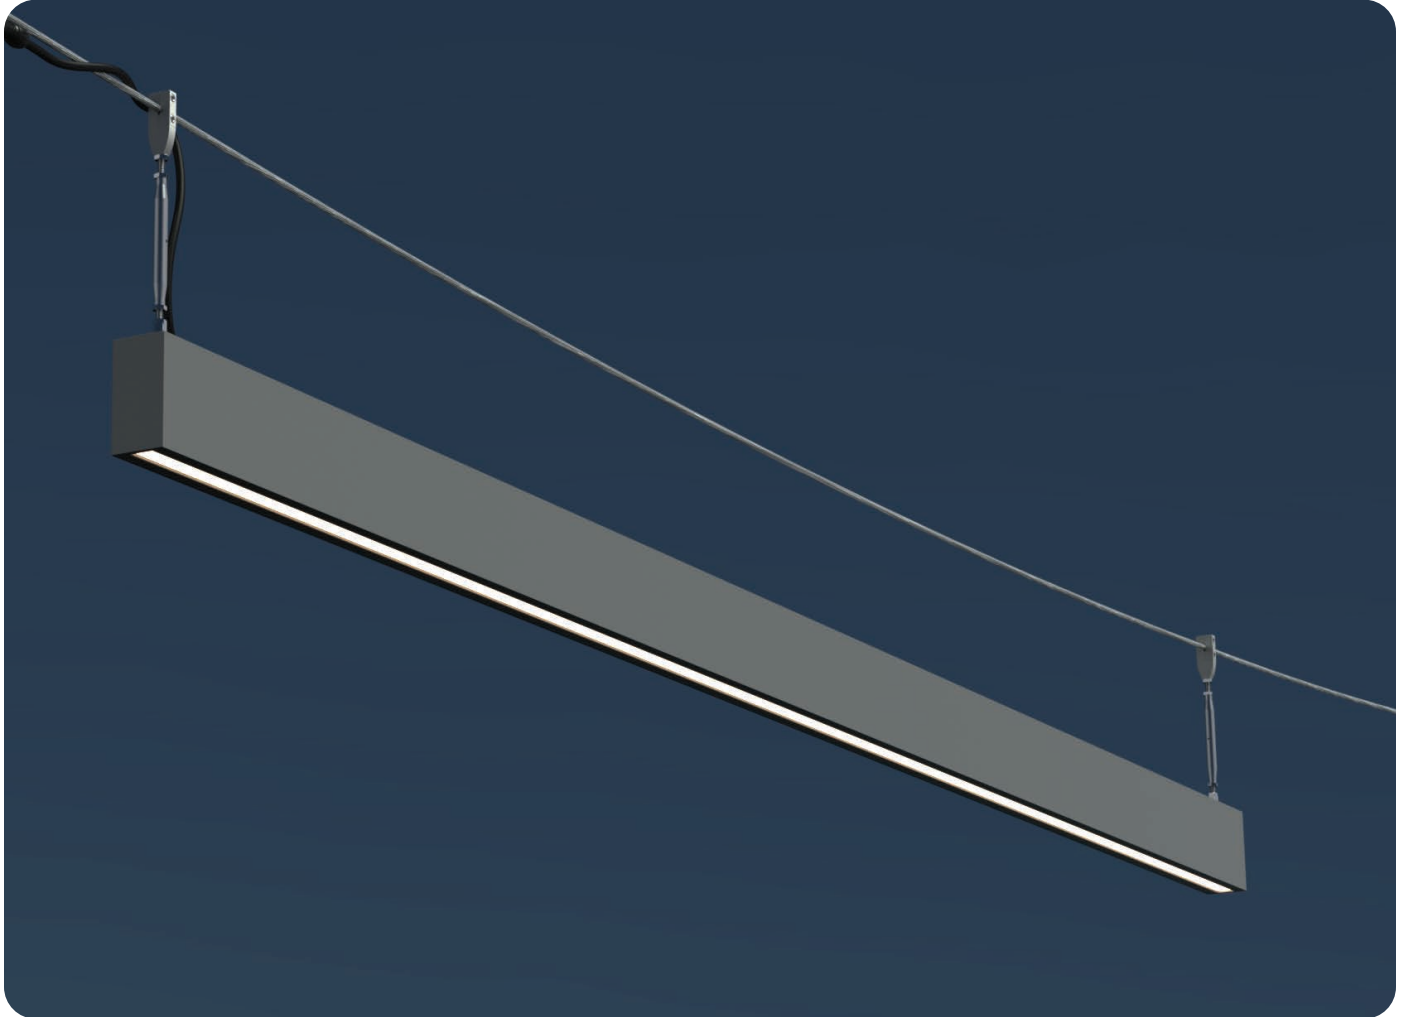

Volta Illuminated Aluminum Linear Pendant

FIXTURE TYPE: _____

PROJECT NAME: _____

Aluminum exterior/interior LED linear pendant.

FEATURES:

- Available in 2' to 12' lengths
- >90CRI smooth, dot free illumination
- Dimmable IP67 power supply and IP67 luminaire
- Catenary cable, ceiling, and wall mounting options

SPECIFICATIONS:

HOUSING: Seamless housing comprised of custom rectangular aluminum 6063-T1 extrusion.

ELECTRICAL: Powered by a 90-305VAC primary/24VDC secondary remote dimmable power supply. Driver features built-in short circuit,

OPTICAL SYSTEM: Available in 2700K, 3000K, 3500K, 4000K color temperatures with smooth, dot free illumination. Operating temperature of -40°F to 125°F SO, 115°F MO, and 108°F HO.

FINISHES: All aluminum parts are polyester powder coat painted to meet AAMA 2604 standards. See Structura's finish options for available colors.