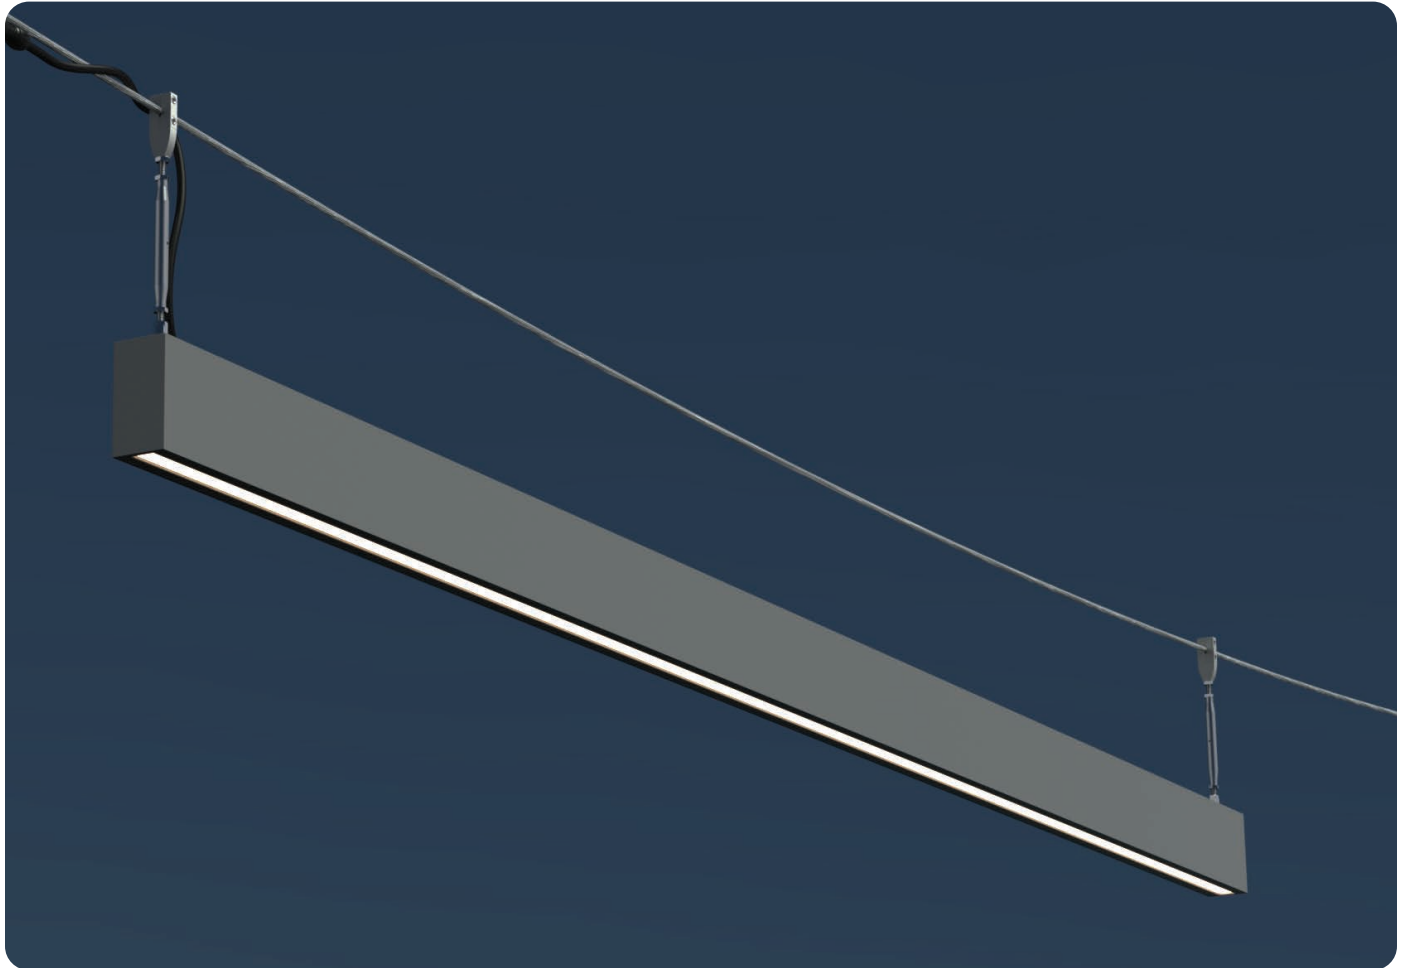

FIXTURE TYPE: _____

PROJECT NAME: _____

Aluminum exterior/interior LED linear pendant.

FEATURES:

- Available in 2' to 12' lengths
- >90CRI smooth, dot free illumination
- Dimmable IP67 power supply and IP67 luminaire
- Catenary cable, ceiling, and wall mounting options

SPECIFICATIONS:

HOUSING: Seamless housing comprised of custom rectangular aluminum 6063-T1 extrusion.

ELECTRICAL: Powered by a standalone Q-Tran QZ, 120-277VAC primary/24VDC secondary outdoor rated remote dimmable power supply. Power supply features built-in short circuit protection, over load protection, and over temperature protection. System is forward

OPTICAL SYSTEM: Available in 2700K, 3000K, 3500K, 4000K color temperatures with smooth, dot free illumination.

FINISHES: All exterior aluminum parts are polyester powder coat painted to meet AAMA 2604 standards. See Structura's finish options for available colors. [Care and Maintenance](#)