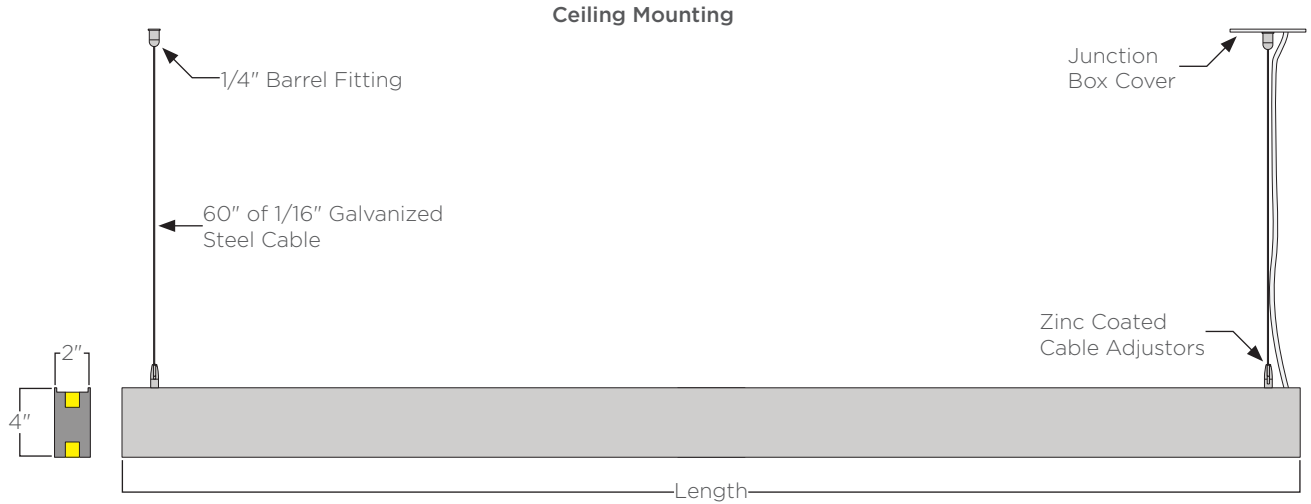

Volta Linear - Direct/Indirect Lighting

Length	Standard Output		Medium Output		High Output		Weight	EPA
	Lumens⁽¹⁾	Watts	Lumens⁽¹⁾	Watts	Lumens⁽¹⁾	Watts		
2'	371	6	674	12	942	20	5lbs.	.84ft²
4'	790	12	1435	24	2007	40	10lbs.	1.64ft²
6'	1209	18	2196	36	3071	60	14lbs.	2.44ft²
8'	1628	24	2956	48	4136	80	19lbs.	3.24ft²
10'	2040	30	3706	60	5185	100	24lbs.	4.04ft²
12'	2459	36	4467	72	6250	120	28lbs.	4.84ft²