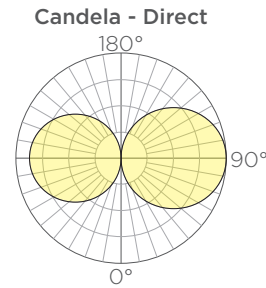

Volta Linear - Direct/Indirect Lighting

Length	Standard Output		Medium Output		High Output		Weight	EPA
	Lumens ⁽¹⁾	Watts	Lumens ⁽¹⁾	Watts	Lumens ⁽¹⁾	Watts		
2'	371	6	674	12	942	20	5lbs.	.84ft ²
4'	790	12	1435	24	2007	40	10lbs.	1.64ft ²
6'	1209	18	2196	36	3071	60	14lbs.	2.44ft ²
8'	1628	24	2956	48	4136	80	19lbs.	3.24ft ²
10'	2040	30	3706	60	5185	100	24lbs.	4.04ft ²
12'	2459	36	4467	72	6250	120	28lbs.	4.84ft ²

ORDERING GUIDE: EXAMPLE: VOLTA-LNR-D/I-8-L35MO-S6-CE-STD

VOLTA	LNR	D/I					CE	
1	2	3	4	5	6	7	8	9

1	Series Volta	4	Length 2' 4' 6' 8' 10' 12'	6	Output Standard Output Medium Output High Output	8	Mounting Ceiling Canopy
2	Series Linear	2		SO		CE	
LNR		4		MO		9	
3	Lighting Direct/ Indirect	6		HO		STD	Special Standard
D/I		8		7	Metal Finish See color options on finishes technical sheet	MOD	Modified
		10	CCT 2700K 3000K 3500K 4000K	C*	Custom Color		
		12		CSM			

1. Lumen output based upon 3000K CCT.

Volta Linear - Wall Mount

Length	Standard Output		Medium Output		High Output		Weight
	Watts D	Watts D/I	Watts D	Watts D/I	Watts D	Watts D/I	
2'	3	6	6	12	10	20	7lbs.
4'	6	12	12	24	20	40	12lbs.
6'	9	18	18	36	30	60	16lbs.
8'	12	24	24	48	40	80	21lbs.
10'	15	30	30	60	50	100	26lbs.
12'	18	36	36	72	60	120	30lbs.