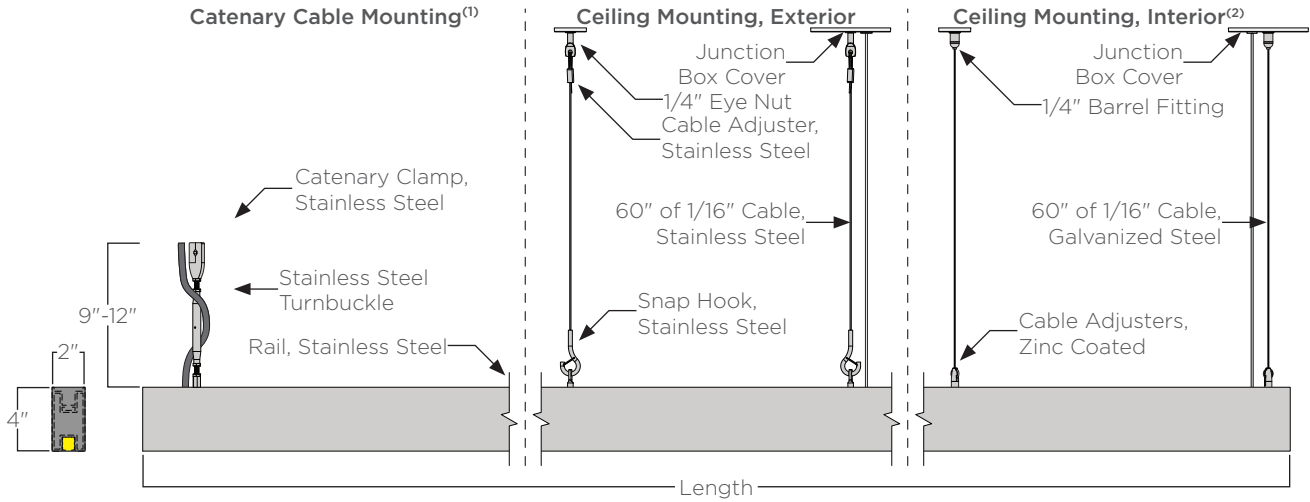

Length	Standard Output		Medium Output		High Output		Weight⁽⁴⁾	EPA⁽⁴⁾
	Lumens⁽³⁾	Watts	Lumens⁽³⁾	Watts	Lumens⁽³⁾	Watts		
2'	210	3	381	6	534	10	6lbs.	.90ft²
4'	420	6	763	12	1068	20	11lbs.	1.70ft²
6'	630	9	1145	18	1602	30	15lbs.	2.50ft²
8'	840	12	1527	24	2136	40	20lbs.	3.30ft²
10'	1050	15	1908	30	2670	50	25lbs.	4.10ft²
12'	1261	18	2290	36	3204	60	29lbs.	4.90ft²