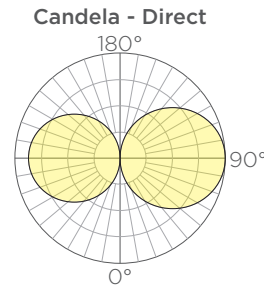

ORDERING GUIDE: EXAMPLE: VOLTA-LNR-D/I-8-L3550-S3-WA4/C7-STD

VOLTA	LNR						/	
1	2	3	4	5	6	7	8	9

1	Series	4	Length	6	Output	9	Mounting Finish
VOLTA	Volta	2	2'	SO	Standard Output	C*	See color options on finishes technical sheet
2	Type	4	4'	MO	Medium Output	CSM	Custom Color
LNR	Linear	6	6'	HO	High Output	10	Special
3	Lighting	8	8'	7	Metal Finish	STD	Standard
D	Direct	10	10'	C*	See color options on finishes technical sheet		
D/I	Direct/ Indirect⁽¹⁾	12	12'	CSM	Custom Color		
		5	CCT	8	Mounting		
		L27	2700K	WA4	4" Wall Mount		
		L30	3000K	WAB	8" Wall Mount		
		L35	3500K				
		L40	4000K				

1. Direct/indirect illumination controlled together. Contact Structura for independant control options.