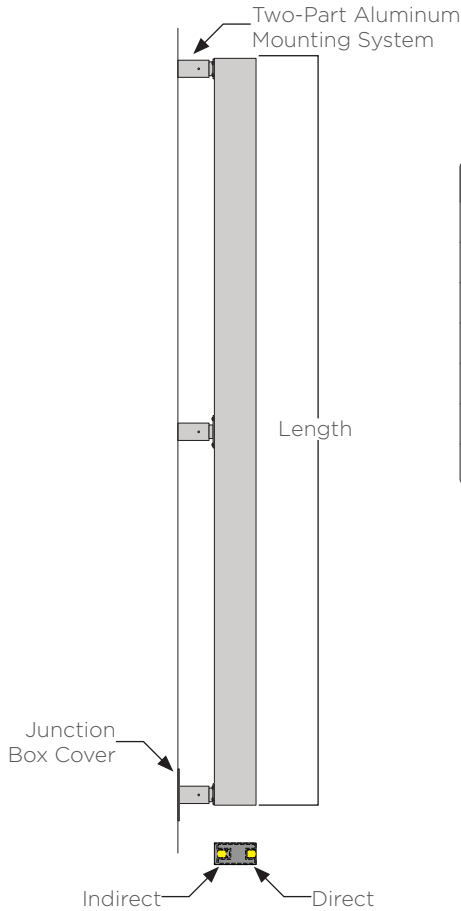

Length	Standard Output		Medium Output		High Output		Weight
	Watts D	Watts D/I	Watts D	Watts D/I	Watts D	Watts D/I	
2'	3	6	6	12	10	20	7lbs.
4'	6	12	12	24	20	40	12lbs.
6'	9	18	18	36	30	60	16lbs.
8'	12	24	24	48	40	80	21lbs.
10'	15	30	30	60	50	100	26lbs.
12'	18	36	36	72	60	120	30lbs.