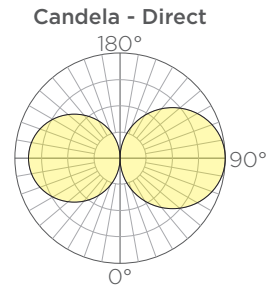

Dia.	Standard Output		Medium Output		High Output		Weight	EPA
	Lumens <sup>(1)</sup>	Watts	Lumens <sup>(1)</sup>	Watts	Lumens <sup>(1)</sup>	Watts		
2'	1217	17	2211	34	3093	56	17lbs.	.57ft <sup>2</sup>
4'	2562	36	4653	71	6510	118	33lbs.	1.13ft <sup>2</sup>
6'	3924	54	7128	108	9972	180	50lbs.	1.69ft <sup>2</sup>
8'	5268	73	9570	145	13388	242	66lbs.	2.24ft <sup>2</sup>
10'	6649	92	12078	183	16897	305	83lbs.	2.81ft <sup>2</sup>
12'	7993	110	14520	220	20313	367	99lbs.	3.39ft <sup>2</sup>

Candela - Direct/Indirect

**ORDERING GUIDE:** EXAMPLE: VOLTA-RNG-D/I-4-L30HO-C4-CE-STD

<b>VOLTA</b>	<b>RNG</b>	<b>D/I</b>					<b>CE</b>	
1	2	3	4	5	6	7	8	9

<b>1</b>	<b>Series</b> Volta	<b>4</b>	<b>Diameter<sup>(2)</sup></b> 2' 4' 6' 8' 10' 12'	<b>5</b>	<b>CCT</b> L27 2700K L30 3000K L35 3500K L40 4000K	<b>7</b>	<b>Metal Finish</b> See color options on finishes technical sheet Custom Color
<b>2</b>	<b>Series</b> Ring			<b>6</b>	<b>Output</b> SO Standard Output MO Medium Output HO High Output	<b>8</b>	<b>Mounting</b> CE Ceiling Canopy
<b>3</b>	<b>Lighting</b> D/I Direct/Indirect					<b>9</b>	<b>Special</b> STD Standard MOD Modified

1. Lumen output based upon 3000K CCT.  
2. Rings 8' diameter and larger will ship as multiple pieces and will need field assembly

Dia.	Standard Output		Medium Output		High Output		Weight
	Watts D	Watts D/I	Watts D	Watts D/I	Watts D	Watts D/I	
2'	9	17	18	34	29	56	17lbs.
4'	18	36	36	71	60	118	33lbs.
6'	28	54	55	108	91	180	50lbs.