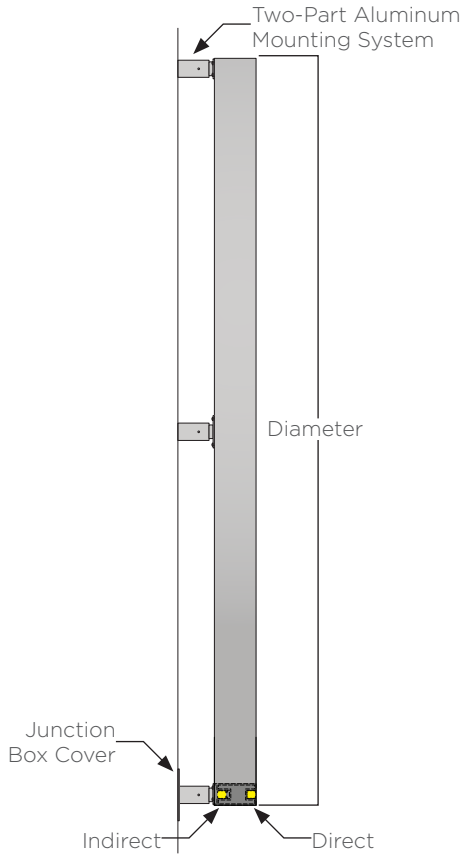

1. Catenary cable designed and provided separately.
 2. Lumen output based upon 3000K CCT.
 3. Weight and EPA based off of catenary mounting option.
 4. Consult factory for sizes above 8'.

Dia.	Standard Output		Medium Output		High Output		Weight	EPA
	Lumens ⁽¹⁾	Watts	Lumens ⁽¹⁾	Watts	Lumens ⁽¹⁾	Watts		
2'	1217	17	2211	34	3093	56	17lbs.	.57ft ²
4'	2562	36	4653	71	6510	118	33lbs.	1.13ft ²
6'	3924	54	7128	108	9972	180	50lbs.	1.69ft ²
8'	5268	73	9570	145	13388	242	66lbs.	2.24ft ²
10'	6649	92	12078	183	16897	305	83lbs.	2.81ft ²
12'	7993	110	14520	220	20313	367	99lbs.	3.39ft ²

Candela - Direct/Indirect

ORDERING GUIDE: EXAMPLE: VOLTA-RNG-D/I-4-L30HO-C4-CE-STD

VOLTA	RNG	D/I					CE	
1	2	3	4	5	6	7	8	9

1	Series	4	Diameter⁽³⁾	6	Output	8	Mounting
VOLTA	Volta	2	2'	SO	Standard Output	CE/E	Ceiling Canopy, Exterior
2	Type	4	4'	MO	Medium Output	CE/I	Ceiling Canopy, Interior
RNG	Ring	6	6'	HO	High Output	9	Special
3	Lighting	8	8'	7	Metal Finish	STD	Standard
D/I	Direct/ Indirect ⁽²⁾	10	10'	C*	See color options on finishes technical sheet	MOD	Modified
		12	12'	CSM	Custom Color		
		5	CCT				
		L27	2700K				
		L30	3000K				
		L35	3500K				
		L40	4000K				

1. Lumen output based upon 3000K CCT.
 2. Direct/indirect illumination controlled together. Contact Structura for independant control options.
 3. Consult factory for sizes above 8'.

Dia.	Standard Output		Medium Output		High Output		Weight
	Watts D	Watts D/I	Watts D	Watts D/I	Watts D	Watts D/I	
2'	9	17	18	34	29	56	17lbs.
4'	18	36	36	71	60	118	33lbs.
6'	28	54	55	108	91	180	50lbs.