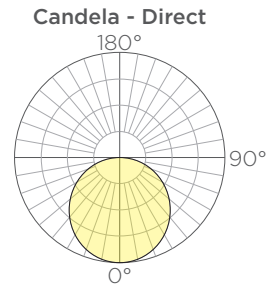

ORDERING GUIDE: EXAMPLE: VOLTA-RNG-D-6-L27MO-S4-CA-STD

VOLTA	RNG	D						
1	2	3	4	5	6	7	8	9

1	Series	4	Diameter⁽⁵⁾	6	Output	8	Mounting
VOLTA	Volta	2	2'	SO	Standard Output	CA	Catenary Cable⁽¹⁾
		4	4'	MO	Medium Output	CE/E	Ceiling Canopy, Exterior
2	Type	6	6'	HO	High Output	CE/I	Ceiling Canopy, Interior⁽²⁾
RNG	Ring	8	8'				
		10	10'	7	Metal Finish	9	Special
3	Lighting	12	12'	C*	See color options on finishes technical sheet	STD	Standard
D	Direct	5	CCT	CSM	Custom Color		
		L27	2700K				
		L30	3000K				
		L35	3500K				
		L40	4000K				

1. Catenary cable designed and provided separately.
2. Interior mounting must be in a location without affect from winds.
3. Lumen output based upon 3000K CCT.
4. Weight and EPA based off of catenary mounting option.
5. Rings 10' diameter and larger will ship as multiple pieces that will need field assembly.