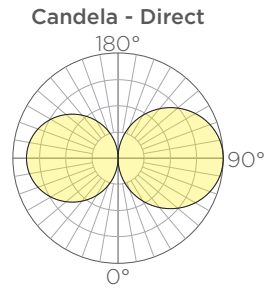

1. Catenary cable designed and provided separately.
 2. Lumen output based upon 3000K CCT.
 3. Weight and EPA based off of catenary mounting option.
 4. Consult factory for sizes above 8'.

Dia.	Standard Output		Medium Output		High Output		Weight	EPA
	Lumens ⁽¹⁾	Watts	Lumens ⁽¹⁾	Watts	Lumens ⁽¹⁾	Watts		
2'	1217	17	2211	34	3093	56	17lbs.	.57ft ²
4'	2562	36	4653	71	6510	118	33lbs.	1.13ft ²
6'	3924	54	7128	108	9972	180	50lbs.	1.69ft ²
8'	5268	73	9570	145	13388	242	66lbs.	2.24ft ²
10'	6649	92	12078	183	16897	305	83lbs.	2.81ft ²
12'	7993	110	14520	220	20313	367	99lbs.	3.39ft ²

Candela - Direct/Indirect

ORDERING GUIDE: EXAMPLE: VOLTA-RNG-D/I-4-L30HO-C4-CE-STD

VOLTA	RNG	D/I					CE	
1	2	3	4	5	6	7	8	9

1	Series	4	Diameter⁽³⁾	6	Output	8	Mounting
VOLTA	Volta	2	2'	SO	Standard Output	CE/E	Ceiling Canopy, Exterior
2	Type	4	4'	MO	Medium Output	CE/I	Ceiling Canopy, Interior
RNG	Ring	6	6'	HO	High Output	9	Special
3	Lighting	8	8'	7	Metal Finish	STD	Standard
D/I	Direct/ Indirect ⁽²⁾	10	10'	C*	See color options on finishes technical sheet	MOD	Modified
		12	12'	CSM	Custom Color		
		5	CCT				
		L27	2700K				
		L30	3000K				
		L35	3500K				
		L40	4000K				

1. Lumen output based upon 3000K CCT.
 2. Direct/indirect illumination controlled together. Contact Structura for independant control options.
 3. Consult factory for sizes above 8'.

Dia.	Standard Output		Medium Output		High Output		Weight
	Watts D	Watts D/I	Watts D	Watts D/I	Watts D	Watts D/I	
2'	9	17	18	34	29	56	17lbs.
4'	18	36	36	71	60	118	33lbs.
6'	28	54	55	108	91	180	50lbs.