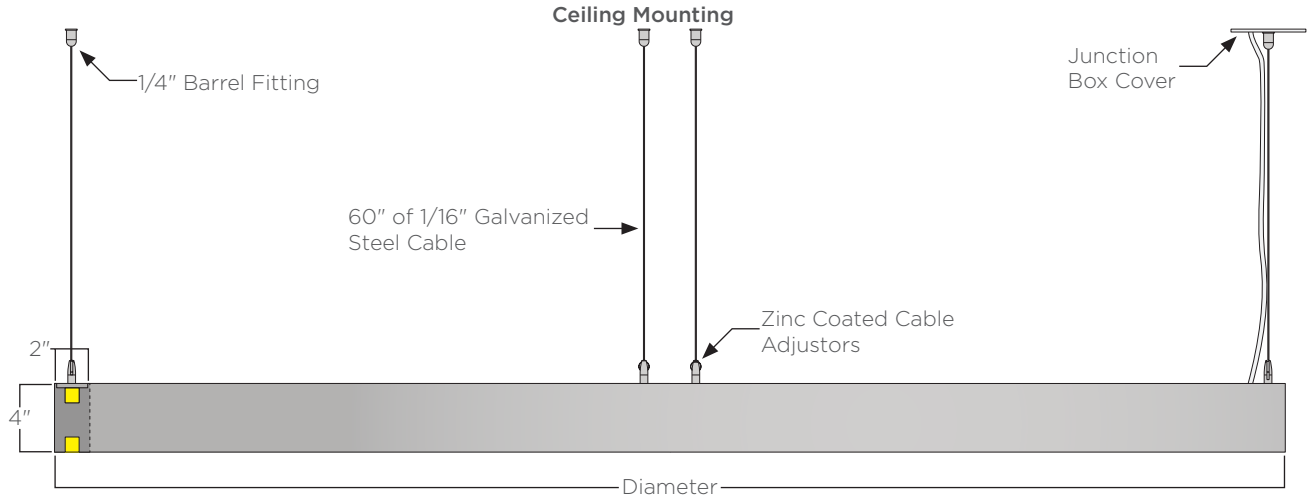

Dia.	Standard Output		Medium Output		High Output		Weight	EPA
	Lumens⁽¹⁾	Watts	Lumens⁽¹⁾	Watts	Lumens⁽¹⁾	Watts		
2'	1217	17	2211	34	3093	56	17lbs.	.57ft²
4'	2562	36	4653	71	6510	118	33lbs.	1.13ft²
6'	3924	54	7128	108	9972	180	50lbs.	1.69ft²
8'	5268	73	9570	145	13388	242	66lbs.	2.24ft²
10'	6649	92	12078	183	16897	305	83lbs.	2.81ft²
12'	7993	110	14520	220	20313	367	99lbs.	3.39ft²

ORDERING GUIDE: EXAMPLE: VOLTA-RNG-D/I-4-L30HO-C4-CE-STD

VOLTA	RNG	D/I					CE	
1	2	3	4	5	6	7	8	9

1	Series Volta	4	Diameter⁽²⁾ 2' 4' 6' 8' 10' 12'	5	CCT L27 2700K L30 3000K L35 3500K L40 4000K	7	Metal Finish See color options on finishes technical sheet Custom Color
2	Series Ring			6	Output SO Standard Output MO Medium Output HO High Output	8	Mounting CE Ceiling Canopy
3	Lighting D/I Direct/Indirect					9	Special STD Standard MOD Modified

1. Lumen output based upon 3000K CCT.
2. Rings 8' diameter and larger will ship as multiple pieces and will need field assembly