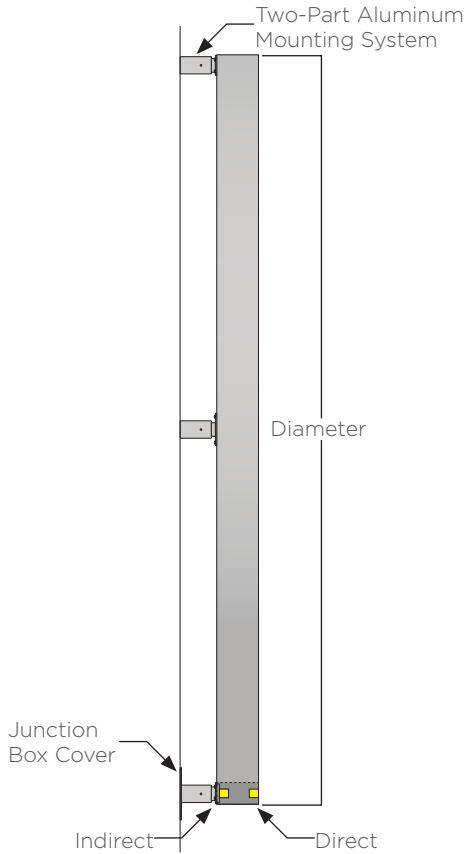

Dia.	Standard Output		Medium Output		High Output		Weight	EPA
	Lumens <sup>(1)</sup>	Watts	Lumens <sup>(1)</sup>	Watts	Lumens <sup>(1)</sup>	Watts		
2'	1217	17	2211	34	3093	56	17lbs.	.57ft <sup>2</sup>
4'	2562	36	4653	71	6510	118	33lbs.	1.13ft <sup>2</sup>
6'	3924	54	7128	108	9972	180	50lbs.	1.69ft <sup>2</sup>
8'	5268	73	9570	145	13388	242	66lbs.	2.24ft <sup>2</sup>
10'	6649	92	12078	183	16897	305	83lbs.	2.81ft <sup>2</sup>
12'	7993	110	14520	220	20313	367	99lbs.	3.39ft <sup>2</sup>

Candela - Direct/Indirect

**ORDERING GUIDE:** EXAMPLE: VOLTA-RNG-D/I-4-L30HO-C4-CE-STD

<b>VOLTA</b>	<b>RNG</b>	<b>D/I</b>					<b>CE</b>	
1	2	3	4	5	6	7	8	9

<b>1</b>	<b>Series</b> Volta	<b>4</b>	<b>Diameter<sup>(2)</sup></b> 2' 4' 6' 8' 10' 12'	<b>5</b>	<b>CCT</b> L27 2700K L30 3000K L35 3500K L40 4000K	<b>7</b>	<b>Metal Finish</b> See color options on finishes technical sheet Custom Color
<b>2</b>	<b>Series</b> Ring			<b>6</b>	<b>Output</b> SO Standard Output MO Medium Output HO High Output	<b>8</b>	<b>Mounting</b> CE Ceiling Canopy
<b>3</b>	<b>Lighting</b> D/I Direct/Indirect					<b>9</b>	<b>Special</b> STD Standard MOD Modified

1. Lumen output based upon 3000K CCT.  
2. Rings 8' diameter and larger will ship as multiple pieces and will need field assembly

Dia.	Standard Output		Medium Output		High Output		Weight
	Watts D	Watts D/I	Watts D	Watts D/I	Watts D	Watts D/I	
2'	9	17	18	34	29	56	17lbs.
4'	18	36	36	71	60	118	33lbs.
6'	28	54	55	108	91	180	50lbs.