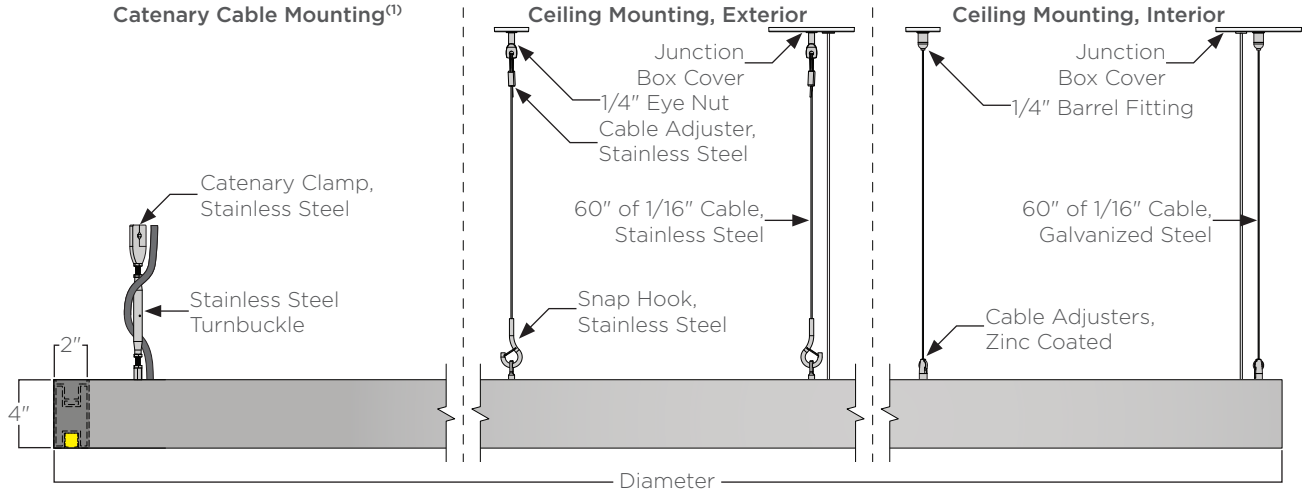

Dia.	Standard Output		Medium Output		High Output		Weight⁽³⁾	EPA⁽³⁾
	Lumens⁽²⁾	Watts	Lumens⁽²⁾	Watts	Lumens⁽²⁾	Watts		
2'	627	9	1139	18	1593	29	16lbs.	.69ft²
4'	1299	18	2360	36	3301	60	32lbs.	1.24ft²
6'	1980	28	3597	55	5032	91	49lbs.	1.81ft²
8'	2671	37	4851	74	6787	123	64lbs.	2.36ft²
10'	3361	47	6105	93	8541	155	81lbs.	2.92ft²
12'	4033	56	7326	110	10249	185	97lbs.	3.48ft²