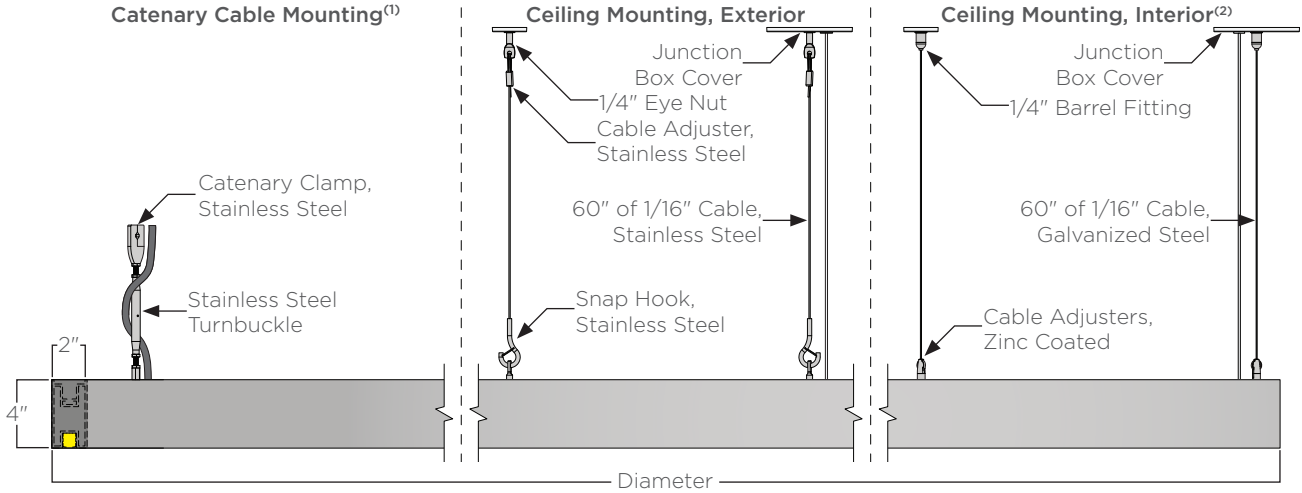

Dia.	Standard Output		Medium Output		High Output		Weight⁽⁴⁾	EPA⁽⁴⁾
	Lumens⁽³⁾	Watts	Lumens⁽³⁾	Watts	Lumens⁽³⁾	Watts		
2'	627	9	1139	18	1593	29	16lbs.	1.61ft²
4'	1299	18	2360	36	3301	60	32lbs.	3.18ft²
6'	1980	28	3597	55	5032	91	49lbs.	4.78ft²
8'	2671	37	4851	74	6787	123	64lbs.	6.40ft²
10'	3361	47	6105	93	8541	155	81lbs.	8.06ft²
12'	4033	56	7326	110	10249	185	97lbs.	9.65ft²