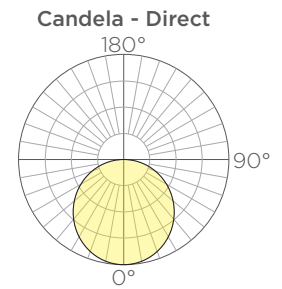

Dia.	Standard Output		Medium Output		High Output		Weight⁽³⁾	EPA⁽³⁾
	Lumens⁽²⁾	Watts	Lumens⁽²⁾	Watts	Lumens⁽²⁾	Watts		
2'	627	9	1139	18	1593	29	16lbs.	.69ft²
4'	1299	18	2360	36	3301	60	32lbs.	1.24ft²
6'	1980	28	3597	55	5032	91	49lbs.	1.81ft²
8'	2671	37	4851	74	6787	123	64lbs.	2.36ft²
10'	3361	47	6105	93	8541	155	81lbs.	2.92ft²
12'	4033	56	7326	110	10249	185	97lbs.	3.48ft²

ORDERING GUIDE: EXAMPLE: VOLTA-RNG-D-6-L27MO-S4-CA-STD

1	Series	4	Diameter⁽⁴⁾	5	CCT	7	Metal Finish
VOLTA	Volta	2	2'	L27	2700K	C*	See color options on finishes technical sheet
2	Series	4	4'	L30	3000K	CSM	Custom Color
RNG	Ring	6	6'	L35	3500K	8	Mounting
3	Lighting	8	8'	L40	4000K	CA	Catenary Cable
D	Direct	10	10'	6	Output	CE	Ceiling Canopy
		12	12'	SO	Standard Output	9	Special
				MO	Medium Output	STD	Standard
				HO	High Output	MOD	Modified

1. Catenary cable designed and provided separately.
2. Lumen output based upon 3000K CCT.
3. Weight and EPA based off of catenary mounting option.
4. Rings 8' diameter and larger will ship as multiple pieces and will need field assembly