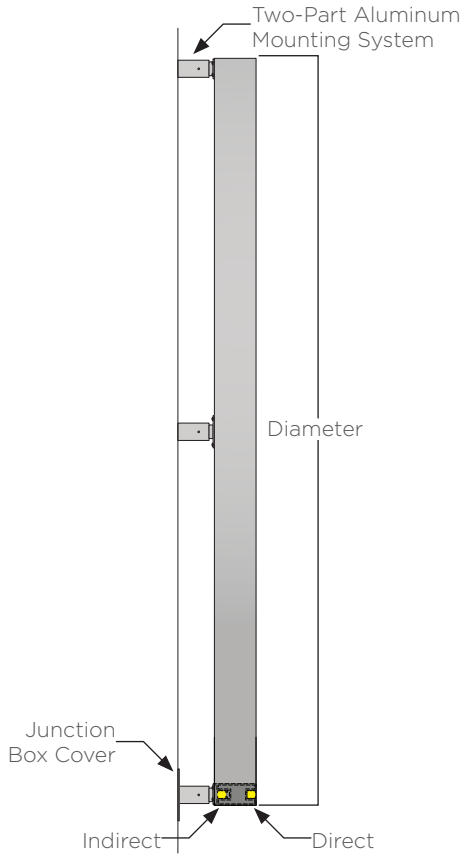

Dia.	Standard Output		Medium Output		High Output		Weight
	Watts D	Watts D/I	Watts D	Watts D/I	Watts D	Watts D/I	
2'	9	17	18	34	29	56	17lbs.
4'	18	36	36	71	60	118	33lbs.
6'	28	54	55	108	91	180	50lbs.