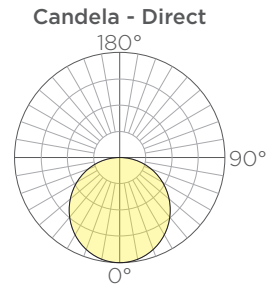

ORDERING GUIDE: EXAMPLE: VOLTA-RNG-D-6-L27MO-S4-CA-STD

VOLTA	RNG	D						
1	2	3	4	5	6	7	8	9

1	Series	4	Diameter⁽⁴⁾	6	Output	8	Mounting
VOLTA	Volta	2	2'	SO	Standard Output	CA	Catenary Cable
2	Type	4	4'	MO	Medium Output	CE/E	Ceiling Canopy, Exterior
RNG	Ring	6	6'	HO	High Output	CE/I	Ceiling Canopy, Interior
3	Lighting	8	8'	7	Metal Finish	9	Special
D	Direct	10	10'	C*	See color options on finishes technical sheet	STD	Standard
		12	12'	CSM	Custom Color	MOD	Modified
		5	CCT				
		L27	2700K				
		L30	3000K				
		L35	3500K				
		L40	4000K				

1. Catenary cable designed and provided separately.
2. Lumen output based upon 3000K CCT.
3. Weight and EPA based off of catenary mounting option.
4. Consult factory for sizes above 8'.