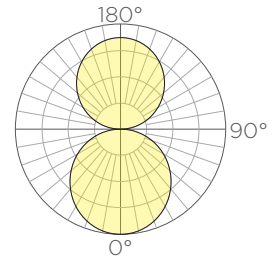

Dia.	Standard Output		Medium Output		High Output		Weight	EPA
	Lumens⁽²⁾	Watts	Lumens⁽²⁾	Watts	Lumens⁽²⁾	Watts		
2'	1217	17	2211	34	3093	56	17lbs.	1.49ft²
4'	2562	36	4653	71	6510	118	33lbs.	3.06ft²
6'	3924	54	7128	108	9972	180	50lbs.	4.66ft²
8'	5268	73	9570	145	13388	242	66lbs.	6.28ft²
10'	6649	92	12078	183	16897	305	83lbs.	7.88ft²
12'	7993	110	14520	220	20313	367	99lbs.	9.47ft²

Candela - Direct/Indirect