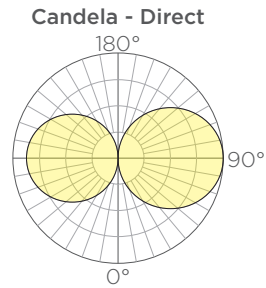

ORDERING GUIDE: EXAMPLE: VOLTA-RNG-I-5-L3050-C3-WA4/C1-STD

VOLTA	RNG					/	
1	2	3	4	5	6	7	8
							9
							10

1	Series
VOLTA	Volta
2	Type
RNG	Ring
3	Lighting
D	Direct
I	Indirect
D/I	Direct/Indirect⁽¹⁾

4	Diameter
2	2'
4	4'
6	6'
5	CCT
L27	2700K
L30	3000K
L35	3500K
L40	4000K

6	Output
SO	Standard Output
MO	Medium Output
HO	High Output
7	Metal Finish
C*	See color options on finishes technical sheet
CSM	Custom Color

8	Mounting
WA4	4" Wall Mount
WA8	8" Wall Mount
9	Mounting Finish
C*	See color options on finishes technical sheet
CSM	Custom Color
10	Special
STD	Standard

1. Direct/indirect illumination controlled together. Contact Structura for independant control options.