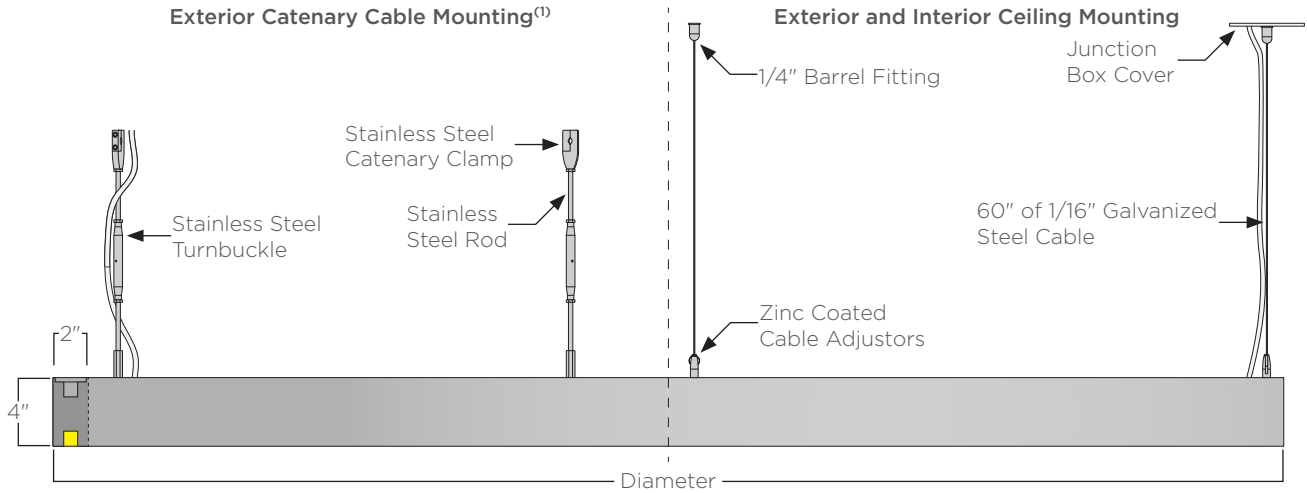

Dia.	Standard Output		Medium Output		High Output		Weight⁽³⁾	EPA⁽³⁾
	Lumens⁽²⁾	Watts	Lumens⁽²⁾	Watts	Lumens⁽²⁾	Watts		
2'	627	9	1139	18	1593	29	16lbs.	.69ft²
4'	1299	18	2360	36	3301	60	32lbs.	1.24ft²
6'	1980	28	3597	55	5032	91	49lbs.	1.81ft²
8'	2671	37	4851	74	6787	123	64lbs.	2.36ft²
10'	3361	47	6105	93	8541	155	81lbs.	2.92ft²
12'	4033	56	7326	110	10249	185	97lbs.	3.48ft²