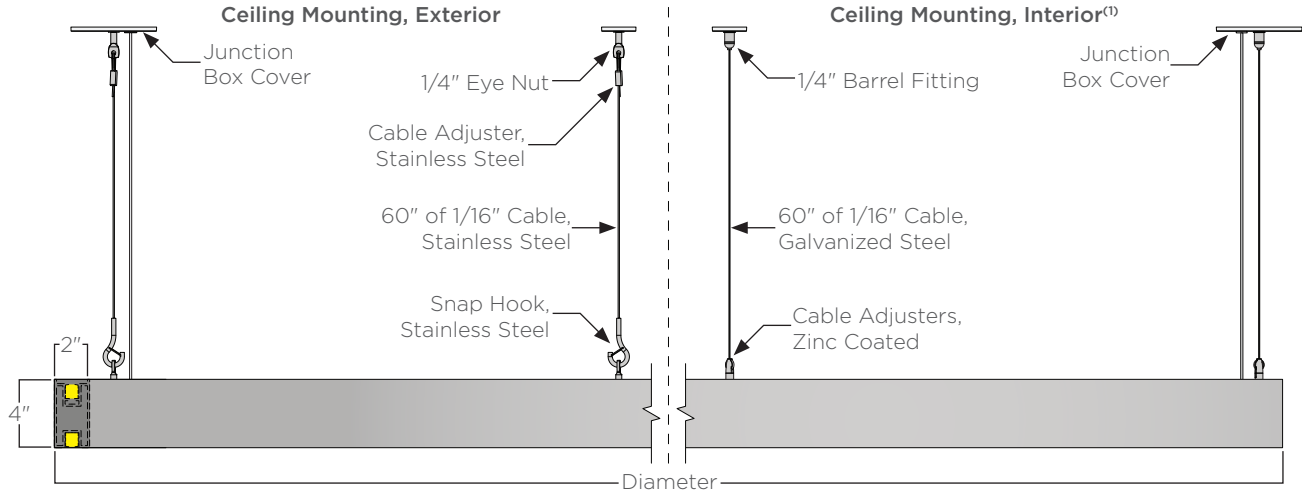

Dia.	Standard Output		Medium Output		High Output		Weight	EPA
	Lumens⁽²⁾	Watts	Lumens⁽²⁾	Watts	Lumens⁽²⁾	Watts		
2'	1217	17	2211	34	3093	56	17lbs.	1.49ft²
4'	2562	36	4653	71	6510	118	33lbs.	3.06ft²
6'	3924	54	7128	108	9972	180	50lbs.	4.66ft²
8'	5268	73	9570	145	13388	242	66lbs.	6.28ft²
10'	6649	92	12078	183	16897	305	83lbs.	7.88ft²
12'	7993	110	14520	220	20313	367	99lbs.	9.47ft²

ORDERING GUIDE: EXAMPLE: VOLTA-RNG-D/I-4-L30HO-C4-CE-STD

VOLTA	RNG	D/I					CE	
1	2	3	4	5	6	7	8	9

1	Series	4	Diameter⁽⁴⁾	6	Output	8	Mounting
VOLTA	Volta	2	2'	SO	Standard Output	CE/E	Ceiling Canopy, Exterior
2	Type	4	4'	MO	Medium Output	CE/I	Ceiling Canopy, Interior⁽¹⁾
RNG	Ring	6	6'	HO	High Output	9	Special
3	Lighting	8	8'	7	Metal Finish	STD	Standard
D/I	Direct/ Indirect⁽³⁾	10	10'	C*	See color options on finishes technical sheet		
		12	12'	CSM	Custom Color		
		5	CCT				
		L27	2700K				
		L30	3000K				
		L35	3500K				
		L40	4000K				

1. Interior mounting must be in a location without affect from winds.
2. Lumen output based upon 3000K CCT.
3. Direct/indirect illumination controlled together. Contact Structura for independant control options.
4. Rings 10' diameter and larger will ship as multiple pieces that will need field assembly.