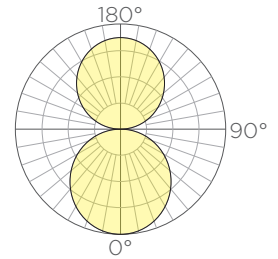

Dia.	Standard Output		Medium Output		High Output		Weight	EPA
	Lumens⁽¹⁾	Watts	Lumens⁽¹⁾	Watts	Lumens⁽¹⁾	Watts		
2'	1217	17	2211	34	3093	56	17lbs.	.57ft²
4'	2562	36	4653	71	6510	118	33lbs.	1.13ft²
6'	3924	54	7128	108	9972	180	50lbs.	1.69ft²
8'	5268	73	9570	145	13388	242	66lbs.	2.24ft²
10'	6649	92	12078	183	16897	305	83lbs.	2.81ft²
12'	7993	110	14520	220	20313	367	99lbs.	3.39ft²

Candela - Direct/Indirect