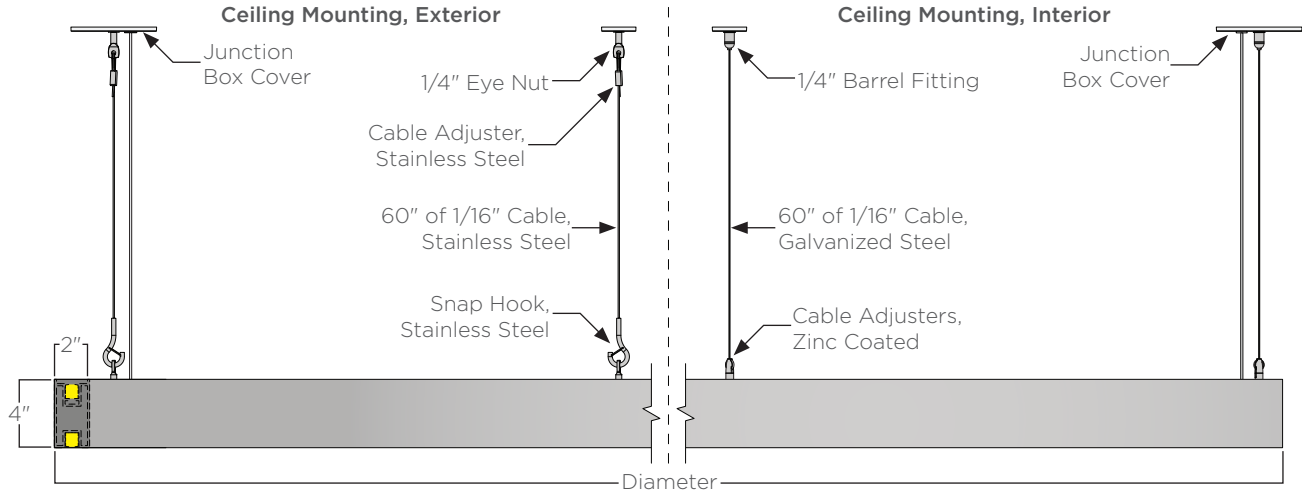

Dia.	Standard Output		Medium Output		High Output		Weight	EPA
	Lumens⁽¹⁾	Watts	Lumens⁽¹⁾	Watts	Lumens⁽¹⁾	Watts		
2'	1217	17	2211	34	3093	56	17lbs.	.57ft²
4'	2562	36	4653	71	6510	118	33lbs.	1.13ft²
6'	3924	54	7128	108	9972	180	50lbs.	1.69ft²
8'	5268	73	9570	145	13388	242	66lbs.	2.24ft²
10'	6649	92	12078	183	16897	305	83lbs.	2.81ft²
12'	7993	110	14520	220	20313	367	99lbs.	3.39ft²

ORDERING GUIDE: EXAMPLE: VOLTA-RNG-D/I-4-L30HO-C4-CE-STD

VOLTA	RNG	D/I					CE	
1	2	3	4	5	6	7	8	9

1	Series	4	Diameter⁽³⁾	6	Output	8	Mounting
VOLTA	Volta	2	2'	SO	Standard Output	CE/E	Ceiling Canopy, Exterior
2	Type	4	4'	MO	Medium Output	CE/I	Ceiling Canopy, Interior
RNG	Ring	6	6'	HO	High Output	9	Special
3	Lighting	8	8'	7	Metal Finish	STD	Standard
D/I	Direct/ Indirect⁽²⁾	10	10'	C*	See color options on finishes technical sheet	MOD	Modified
		12	12'	CSM	Custom Color		
		5	CCT				
		L27	2700K				
		L30	3000K				
		L35	3500K				
		L40	4000K				

1. Lumen output based upon 3000K CCT.
2. Direct/indirect illumination controlled together. Contact Structura for independant control options.
3. Consult factory for sizes above 8'.