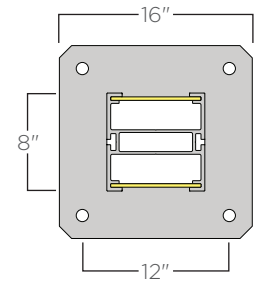

FIXTURE TYPE: _____

PROJECT NAME: _____

Aluminum column with backlit acrylic panels on the front and back.

FEATURES:

- Available in heights of 8 to 20' in 2 foot increments
- Option for static white or color changing LEDs
- T-slots on unlit sides for accessory mounting
- Base cover or buried base options

SPECIFICATIONS:

CONSTRUCTION: Seamless aluminum housing comprised of 6061-T6 extrusion with 6061-T6 baseplate.

ELECTRICAL: Powered by a 120-277VAC primary integral power supply. System is 0-10V or phase dimmable. Color changing option supplied with DMX compatible power supply. Constructed with a US and Canada UL listed luminaire. Minimum -4°F operating temperature.

HARDWARE: All hardware is stainless steel. Anchor bolt kit is hot dipped galvanized.

Height	Standard Output ⁽¹⁾	
	Lumens	Watts
8'	3106	121
10'	4142	161
12'	5177	201
14'	6212	241
16'	6212	241
18'	7248	282
20'	8283	322