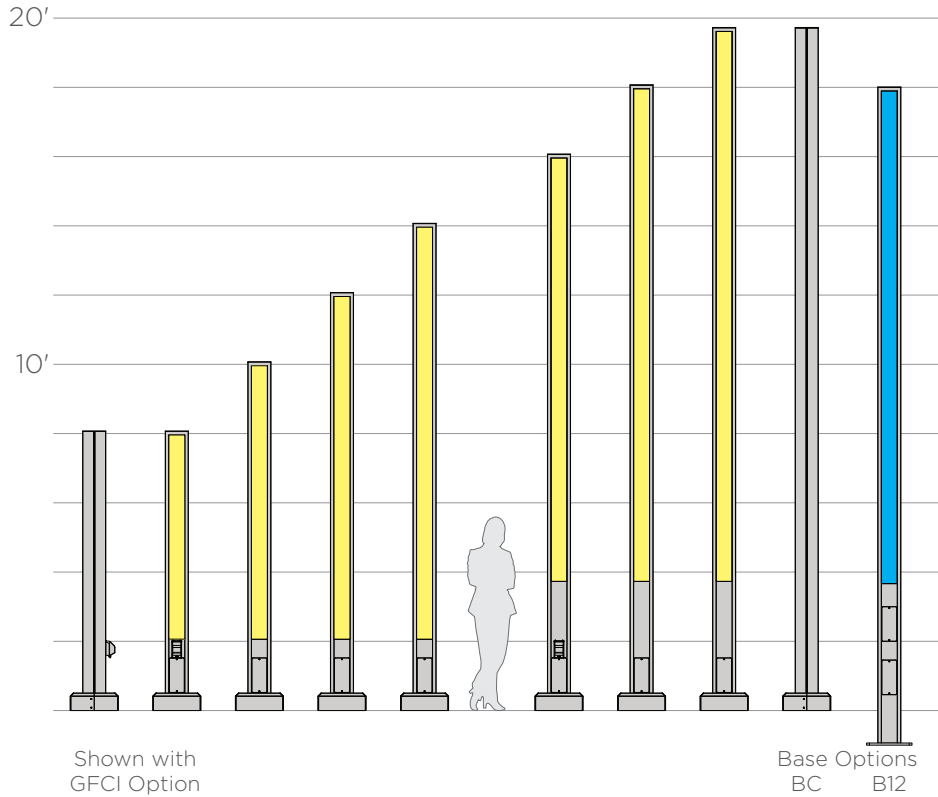

Height	Standard Output⁽¹⁾	
	Lumens	Watts
8'	3106	121
10'	4142	161
12'	5177	201
14'	6212	241
16'	6212	241
18'	7248	282
20'	8283	322