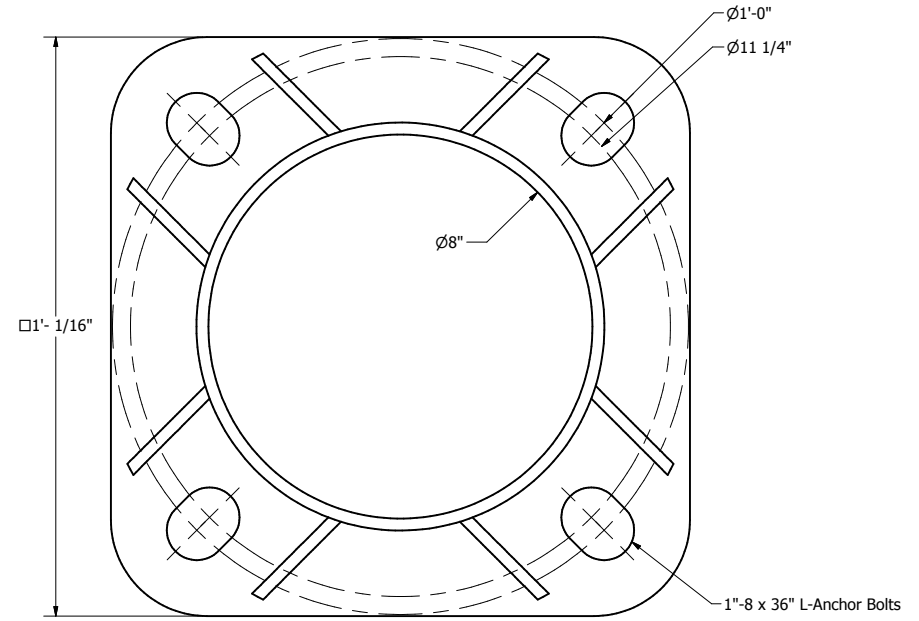

Flight

Flight XL

Typical Anchor Bolt Installation			
STAMP	 19922 W. 162nd Street phone 913.390.8787 Olathe, KS 66062 projects@structura.com		
	Flight Poles		
SHEET NUMBER	REVISED	DATE	DRAWING
1 of 1	#	6/23/2016	Flight - Anchors.idw