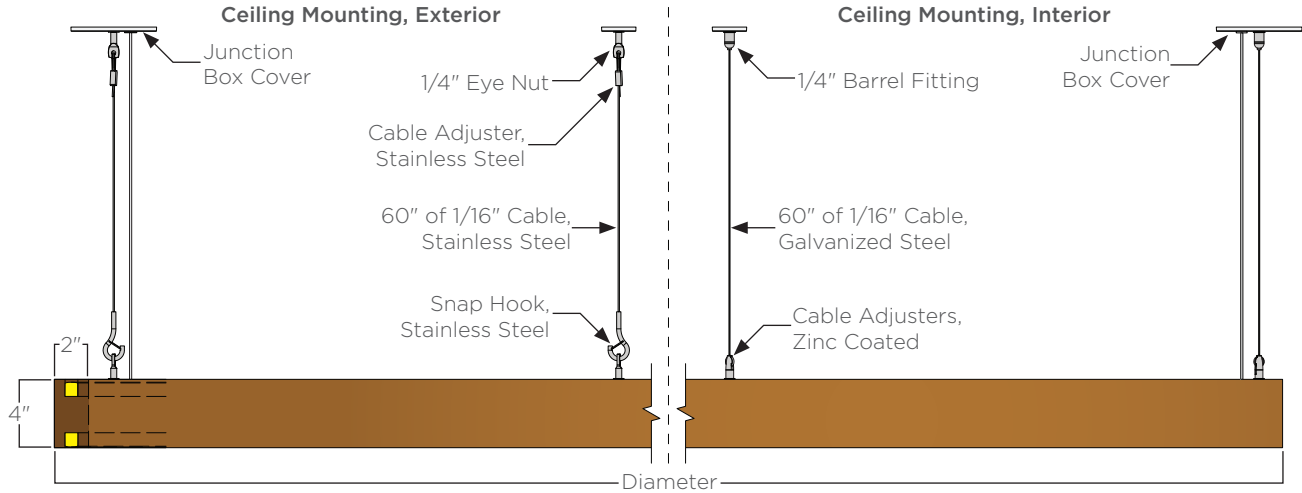

Dia.	Standard Output		Medium Output		High Output		Weight	EPA
	Lumens⁽¹⁾	Watts	Lumens⁽¹⁾	Watts	Lumens⁽¹⁾	Watts		
2'	1217	17	2211	34	3093	56	15lbs.	.57ft²
3'	1835	26	3333	51	4663	85	23lbs.	.84ft²
4'	2562	36	4653	71	6510	118	30lbs.	1.13ft²
5'	3288	46	5973	91	8356	151	39lbs.	1.41ft²
6'	3924	54	7128	108	9972	180	45lbs.	1.69ft²
8'	5268	73	9570	145	13388	242	60lbs.	2.24ft²
10'	6649	92	12078	183	16897	305	75lbs.	2.81ft²
12'	7993	110	14520	220	20313	367	90lbs.	3.39ft²