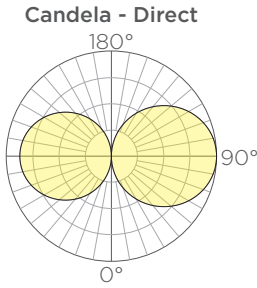

ORDERING GUIDE: EXAMPLE: AURA-RNG-I-5-L3050-S2-C4-WA4-STD

AURA	RNG								
1	2	3	4	5	6	7	8	9	10

1	Series AURA Aura	4	Diameter 2' 3' 4' 5' 6'	6	Output SO Standard Output MO Medium Output HO High Output	9	Mounting WA4 4" Wall Mount WA8 8" Wall Mount
2	Type RNG Ring	5	CCT L27 2700K L30 3000K L35 3500K L40 4000K	7	Wood Finish S* See color options on finishes technical sheet	10	Special STD Standard
3	Lighting D Direct I Indirect D/I Direct/Indirect⁽¹⁾			8	Metal Finish **** See color options on finishes technical sheet CSM Custom Color		

1. Direct/indirect illumination controlled together. Contact Structura for independant control options.