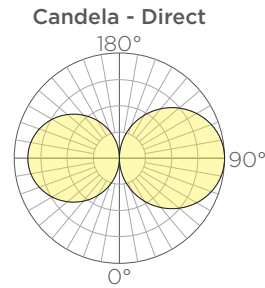

ORDERING GUIDE: EXAMPLE: AURA-RNG-I-5-L3050-S2-C4-WA4-STD

AURA	RNG								
1	2	3	4	5	6	7	8	9	10

1 AURA	Series Aura	4 2 3 4 5 6	Diameter 2' 3' 4' 5' 6'	6 SO MO HO	Output Standard Output Medium Output High Output	9 WA4 WA8	Mounting 4" Wall Mount 8" Wall Mount
2 RNG	Type Ring	5 L27 L30 L35 L40	CCT 2700K 3000K 3500K 4000K	7 S*	Wood Finish See color options on finishes technical sheet	10 STD MOD	Special Standard Modified
3 D I D/I	Lighting Direct Indirect Direct/ Indirect⁽¹⁾			8 **** CSM	Metal Finish See color options on finishes technical sheet Custom Color		

1. Direct/indirect illumination controlled together. Contact Structura for independant control options.