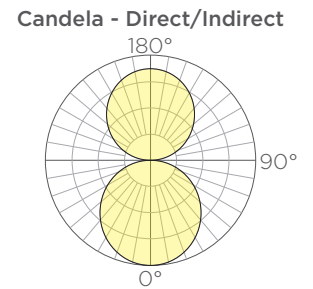

WARRANTY: 25-year wood warranty with a 2-year finish warranty. 3-year warranty on LED and driver.

Dia.	Standard Output		Medium Output		High Output		Weight ⁽³⁾	EPA ⁽³⁾
	Lumens ⁽²⁾	Watts	Lumens ⁽²⁾	Watts	Lumens ⁽²⁾	Watts		
2'	627	9	1139	18	1593	29	17lbs.	1.69ft ²
3'	936	13	1700	26	2378	43	25lbs.	2.34ft ²
4'	1299	18	2360	36	3301	60	32lbs.	3.18ft ²
5'	1662	23	3020	46	4224	77	41lbs.	4.00ft ²
6'	1980	28	3597	55	5032	91	47lbs.	4.78ft ²
8'	2671	37	4851	74	6787	123	64lbs.	6.40ft ²
10'	3361	47	6105	93	8541	155	80lbs.	8.06ft ²
12'	4033	56	7326	110	10249	185	96lbs.	9.65ft ²

ORDERING GUIDE: EXAMPLE: AURA-RNG-D-6-L27MO-S4-CA-STD

AURA	RNG	D						
1	2	3	4	5	6	7	8	9

1	Series	4	Diameter⁽⁴⁾	5	CCT	7	Wood Finish
AURA	Aura	2	2'	L27	2700K	S*	See color options on finishes technical sheet
2	Type	3	3'	L30	3000K	8	Mounting
RNG	Ring	4	4'	L35	3500K	CA	Catenary Cable ⁽¹⁾
3	Lighting	5	5'	L40	4000K	CE/E	Ceiling Canopy, Exterior
D	Direct	6	6'	6	Output	CE/I	Ceiling Canopy, Interior
		8	8'	SO	Standard Output	9	Special
		10	10'	MO	Medium Output	STD	Standard
		12	12'	HO	High Output	MOD	Modified

Dia.	Standard Output		Medium Output		High Output		Weight	EPA
	Lumens ⁽¹⁾	Watts	Lumens ⁽¹⁾	Watts	Lumens ⁽¹⁾	Watts		
2'	1217	17	2211	34	3093	56	15lbs.	1.49ft ²
3'	1835	26	3333	51	4663	85	23lbs.	2.22ft ²
4'	2562	36	4653	71	6510	118	30lbs.	3.06ft ²
5'	3288	46	5973	91	8356	151	39lbs.	3.88ft ²
6'	3924	54	7128	108	9972	180	45lbs.	4.66ft ²
8'	5268	73	9570	145	13388	242	60lbs.	6.28ft ²
10'	6649	92	12078	183	16897	305	75lbs.	7.88ft ²
12'	7993	110	14520	220	20313	367	90lbs.	9.47ft ²