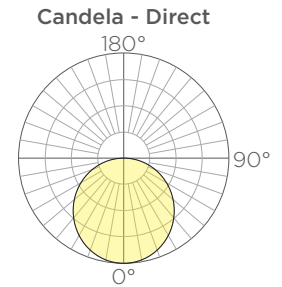

ORDERING GUIDE: EXAMPLE: AURA-RNG-D-6-L27MO-S4-CA-STD

AURA	RNG	D						
1	2	3	4	5	6	7	8	9

1	Series	4	Diameter⁽⁴⁾	5	CCT	7	Wood Finish
AURA	Aura	2	2'	L27	2700K	S*	See color options on finishes technical sheet
2	Type	3	3'	L30	3000K	8	Mounting
RNG	Ring	4	4'	L35	3500K	CA	Catenary Cable⁽¹⁾
3	Lighting	5	5'	L40	4000K	CE/E	Ceiling Canopy, Exterior
D	Direct	6	6'	6	Output	CE/I	Ceiling Canopy, Interior
		8	8'	SO	Standard Output	9	Special
		10	10'	MO	Medium Output	STD	Standard
		12	12'	HO	High Output	MOD	Modified

1. Catenary cable designed and provided separately.
2. Lumen output based upon 3000K CCT.
3. Weight and EPA based off of catenary mounting option.
4. Rings 10' diameter and larger will ship as multiple pieces that will need field assembly.