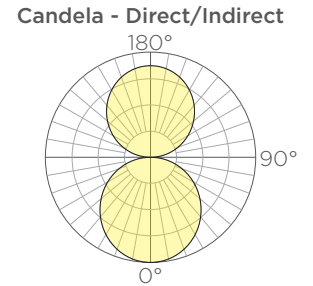

WARRANTY: 25-year wood warranty with a 2-year finish warranty. 3-year warranty on LED and driver.

Dia.	Standard Output		Medium Output		High Output		Weight ⁽⁴⁾	EPA ⁽⁴⁾
	Lumens ⁽³⁾	Watts	Lumens ⁽³⁾	Watts	Lumens ⁽³⁾	Watts		
2'	627	9	1139	18	1593	29	17lbs.	1.69ft ²
3'	936	13	1700	26	2378	43	25lbs.	2.34ft ²
4'	1299	18	2360	36	3301	60	32lbs.	3.18ft ²
5'	1662	23	3020	46	4224	77	41lbs.	4.00ft ²
6'	1980	28	3597	55	5032	91	47lbs.	4.78ft ²
8'	2671	37	4851	74	6787	123	64lbs.	6.40ft ²
10'	3361	47	6105	93	8541	155	80lbs.	8.06ft ²
12'	4033	56	7326	110	10249	185	96lbs.	9.65ft ²

ORDERING GUIDE: EXAMPLE: AURA-RNG-D-6-L27MO-S4-CA-STD

AURA	RNG	D						
1	2	3	4	5	6	7	8	9

1	Series	4	Diameter⁽⁵⁾	5	CCT	7	Wood Finish
AURA	Aura	2	2'	L27	2700K	S*	See color options on finishes technical sheet
2	Type	3	3'	L30	3000K	8	Mounting
RNG	Ring	4	4'	L35	3500K	CA	Catenary Cable ⁽¹⁾
3	Lighting	5	5'	L40	4000K	CE/E	Ceiling Canopy, Exterior
D	Direct	6	6'	6	Output	CE/I	Ceiling Canopy, Interior ⁽²⁾
		8	8'	SO	Standard Output	9	Special
		10	10'	MO	Medium Output	STD	Standard
		12	12'	HO	High Output		

Dia.	Standard Output		Medium Output		High Output		Weight	EPA
	Lumens ⁽²⁾	Watts	Lumens ⁽²⁾	Watts	Lumens ⁽²⁾	Watts		
2'	1217	17	2211	34	3093	56	15lbs.	1.49ft ²
3'	1835	26	3333	51	4663	85	23lbs.	2.22ft ²
4'	2562	36	4653	71	6510	118	30lbs.	3.06ft ²
5'	3288	46	5973	91	8356	151	39lbs.	3.88ft ²
6'	3924	54	7128	108	9972	180	45lbs.	4.66ft ²
8'	5268	73	9570	145	13388	242	60lbs.	6.28ft ²
10'	6649	92	12078	183	16897	305	75lbs.	7.88ft ²
12'	7993	110	14520	220	20313	367	90lbs.	9.47ft ²