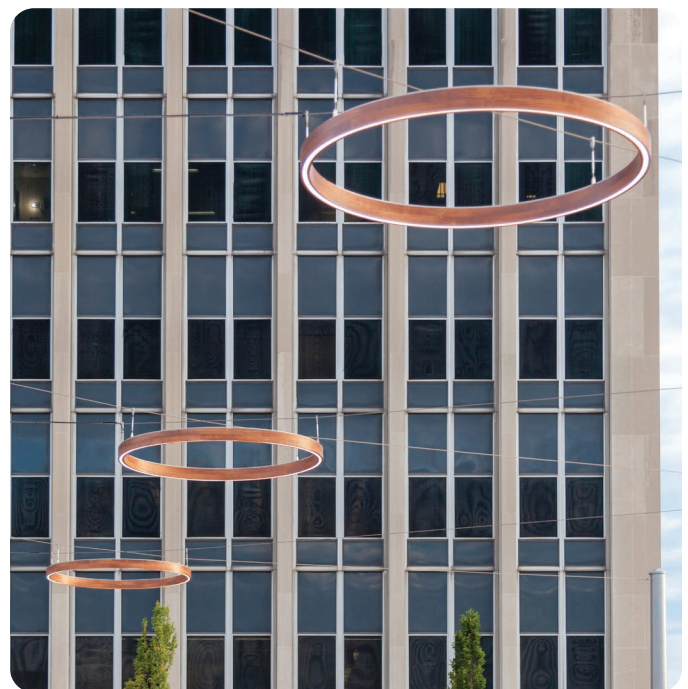

HARDWARE: All fasteners and non-wood components are stainless steel unless otherwise noted.

LISTINGS & RATINGS: Luminaire CSA listed according to CSA C22.2 No. 250.0-18/UL Standard 1598 and UL Standard 2108. Suitable for wet locations. LM-80 test calculated L70 > 40,000 hours. Luminaire not to be installed in chlorinated environment.

WARRANTY: 25-year wood warranty with a 2-year finish warranty. 3-year warranty on LED and driver.