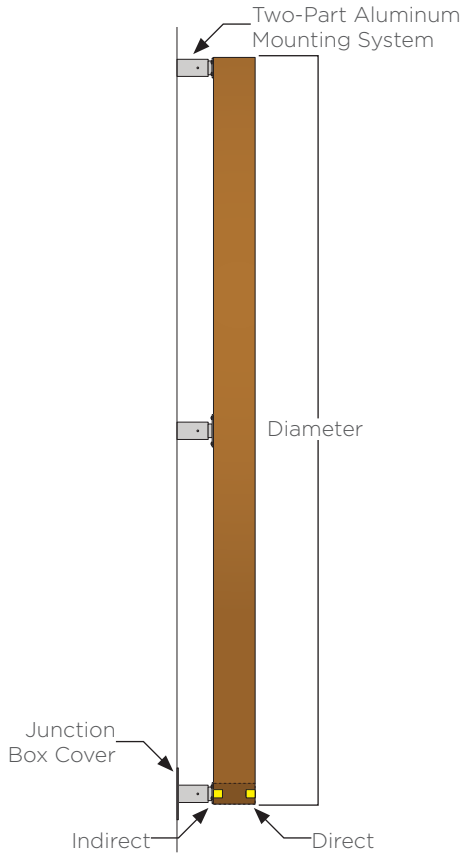

Dia.	Standard Output		Medium Output		High Output		Weight
	Watts D	Watts D/I	Watts D	Watts D/I	Watts D	Watts D/I	
2'	9	17	18	34	29	56	7lbs.
3'	13	23	26	51	43	85	12lbs.
4'	18	36	36	71	60	118	16lbs.
5'	23	46	46	91	77	151	21lbs.
6'	28	54	55	108	91	180	26lbs.