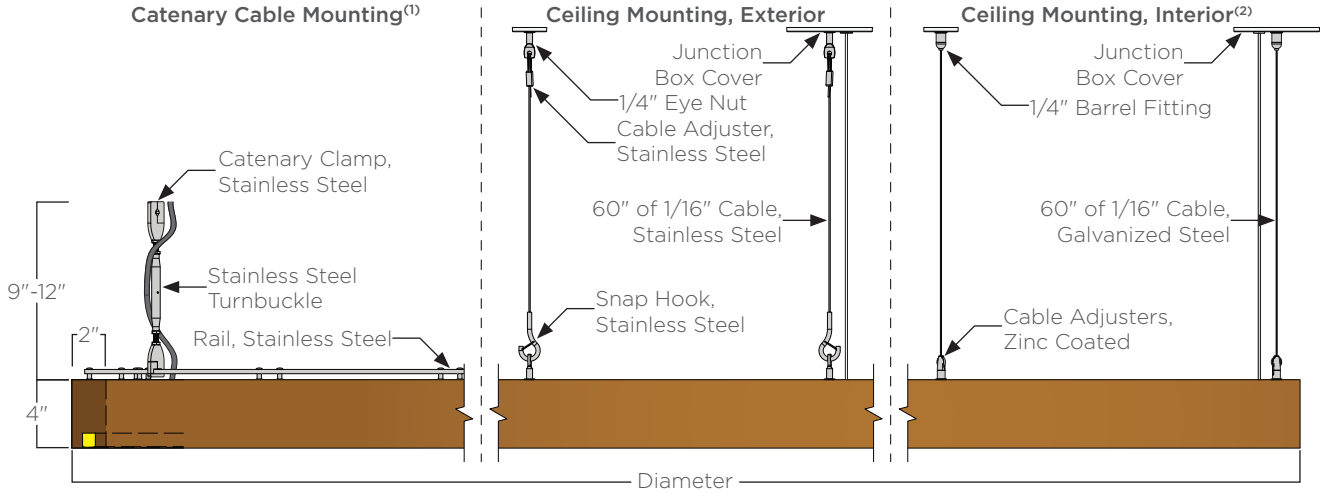

Dia.	Standard Output		Medium Output		High Output		Weight⁽⁴⁾	EPA⁽⁴⁾
	Lumens⁽³⁾	Watts	Lumens⁽³⁾	Watts	Lumens⁽³⁾	Watts		
2'	627	9	1139	18	1593	29	17lbs.	1.69ft²
3'	936	13	1700	26	2378	43	25lbs.	2.34ft²
4'	1299	18	2360	36	3301	60	32lbs.	3.18ft²
5'	1662	23	3020	46	4224	77	41lbs.	4.00ft²
6'	1980	28	3597	55	5032	91	47lbs.	4.78ft²
8'	2671	37	4851	74	6787	123	64lbs.	6.40ft²
10'	3361	47	6105	93	8541	155	80lbs.	8.06ft²
12'	4033	56	7326	110	10249	185	96lbs.	9.65ft²