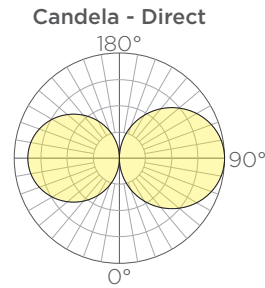

ORDERING GUIDE: EXAMPLE: AURA-RNG-I-5-L3050-S2-C4-WA4-STD

AURA	RNG								
1	2	3	4	5	6	7	8	9	10

1	Series	4	Diameter	6	Output	9	Mounting
AURA	Aura	2	2'	SO	Standard Output	WA4	4" Wall Mount
2	Type	3	3'	MO	Medium Output	WA8	8" Wall Mount
RNG	Ring	4	4'	HO	High Output	10	Special
3	Lighting	5	5'	7	Wood Finish	STD	Standard
D	Direct	6	6'	S*	See color options on finishes technical sheet	MOD	Modified
I	Indirect	5	CCT	8	Metal Finish		
D/I	Direct/Indirect⁽¹⁾	L27	2700K	****	See color options on finishes technical sheet		
		L30	3000K	CSM	Custom Color		
		L35	3500K				
		L40	4000K				

1. Direct/indirect illumination controlled together. Contact Structura for independant control options.