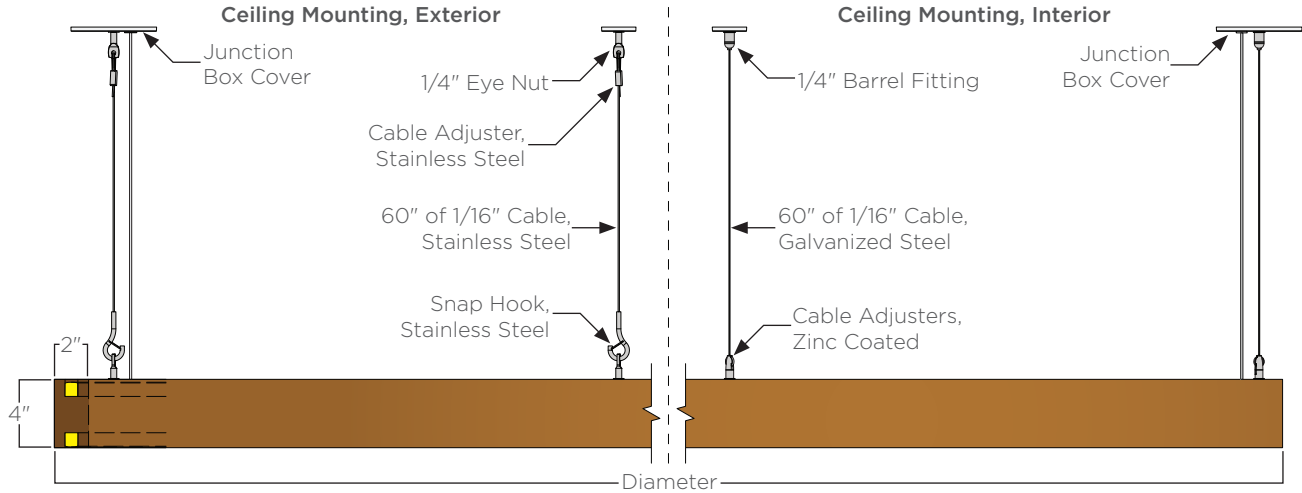

Dia.	Standard Output		Medium Output		High Output		Weight	EPA
	Lumens⁽¹⁾	Watts	Lumens⁽¹⁾	Watts	Lumens⁽¹⁾	Watts		
2'	1217	17	2211	34	3093	56	15lbs.	1.49ft²
3'	1835	26	3333	51	4663	85	23lbs.	2.22ft²
4'	2562	36	4653	71	6510	118	30lbs.	3.06ft²
5'	3288	46	5973	91	8356	151	39lbs.	3.88ft²
6'	3924	54	7128	108	9972	180	45lbs.	4.66ft²
8'	5268	73	9570	145	13388	242	60lbs.	6.28ft²
10'	6649	92	12078	183	16897	305	75lbs.	7.88ft²
12'	7993	110	14520	220	20313	367	90lbs.	9.47ft²