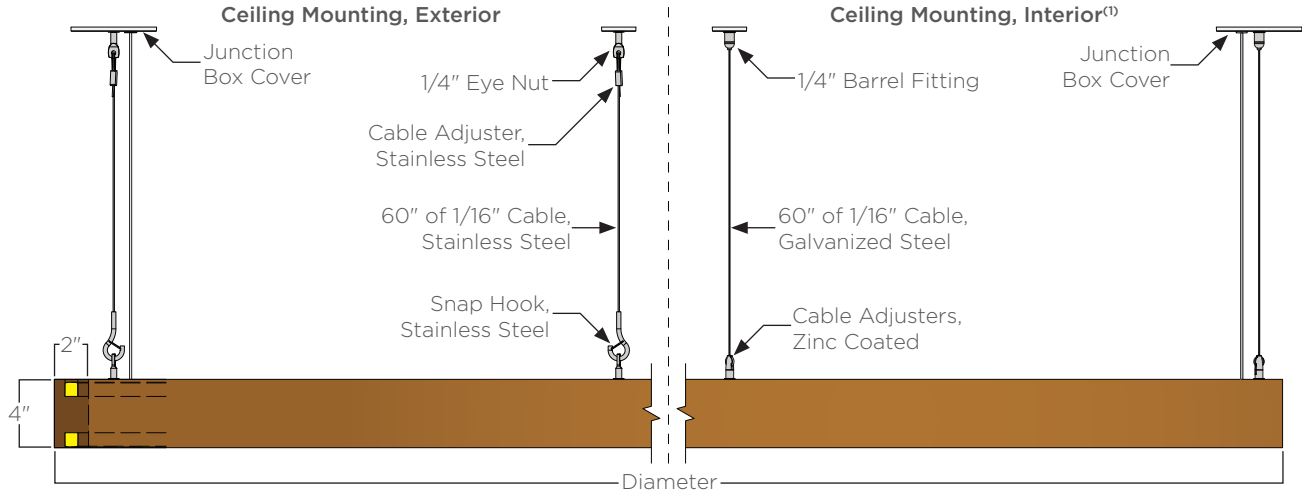

HARDWARE: All fasteners and non-wood components are stainless steel unless otherwise noted.

LISTINGS & RATINGS: Luminaire CSA listed according to CSA C22.2 No. 250.0-18/UL Standard 1598 and UL Standard 2108. Suitable for wet locations. LM-80 test calculated L70 > 40,000 hours. Luminaire not to be installed in chlorinated environment.

WARRANTY: 25-year wood warranty with a 2-year finish warranty. 3-year warranty on LED and driver.

Dia.	Standard Output		Medium Output		High Output		Weight ⁽⁴⁾	EPA ⁽⁴⁾
	Lumens ⁽³⁾	Watts	Lumens ⁽³⁾	Watts	Lumens ⁽³⁾	Watts		
2'	627	9	1139	18	1593	29	17lbs.	1.69ft ²
3'	936	13	1700	26	2378	43	25lbs.	2.34ft ²
4'	1299	18	2360	36	3301	60	32lbs.	3.18ft ²
5'	1662	23	3020	46	4224	77	41lbs.	4.00ft ²
6'	1980	28	3597	55	5032	91	47lbs.	4.78ft ²
8'	2671	37	4851	74	6787	123	64lbs.	6.40ft ²
10'	3361	47	6105	93	8541	155	80lbs.	8.06ft ²
12'	4033	56	7326	110	10249	185	96lbs.	9.65ft ²

1. Catenary cable designed and provided separately.
 2. Interior mounting must be in a location without affect from winds.
 3. Lumen output based upon 3000K CCT.
 4. Weight and EPA based off of catenary mounting option.
 5. Rings 10' diameter and larger will ship as multiple pieces that will need field assembly.