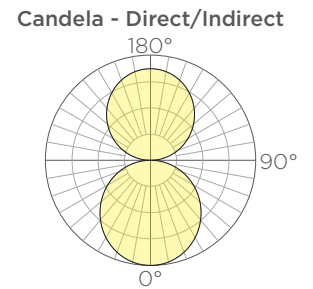

ORDERING GUIDE: EXAMPLE: AURA-RNG-D-6-L27MO-S4-CA-STD

AURA	RNG	D						
1	2	3	4	5	6	7	8	9

1	Series	4	Diameter⁽⁴⁾	5	CCT	7	Wood Finish
AURA	Aura	2	2'	L27	2700K	S*	See color options on finishes technical sheet
2	Type	3	3'	L30	3000K	8	Mounting
RNG	Ring	4	4'	L35	3500K	CA	Catenary Cable
3	Lighting	5	5'	L40	4000K	CE/E	Ceiling Canopy, Exterior
D	Direct	6	6'	6	Output	CE/I	Ceiling Canopy, Interior
		8	8'	SO	Standard Output	9	Special
		10	10'	MO	Medium Output	STD	Standard
		12	12'	HO	High Output	MOD	Modified

Dia.	Standard Output		Medium Output		High Output		Weight	EPA
	Lumens ⁽¹⁾	Watts	Lumens ⁽¹⁾	Watts	Lumens ⁽¹⁾	Watts		
2'	1217	17	2211	34	3093	56	15lbs.	.57ft ²
3'	1835	26	3333	51	4663	85	23lbs.	.84ft ²
4'	2562	36	4653	71	6510	118	30lbs.	1.13ft ²
5'	3288	46	5973	91	8356	151	39lbs.	1.41ft ²
6'	3924	54	7128	108	9972	180	45lbs.	1.69ft ²
8'	5268	73	9570	145	13388	242	60lbs.	2.24ft ²
10'	6649	92	12078	183	16897	305	75lbs.	2.81ft ²
12'	7993	110	14520	220	20313	367	90lbs.	3.39ft ²