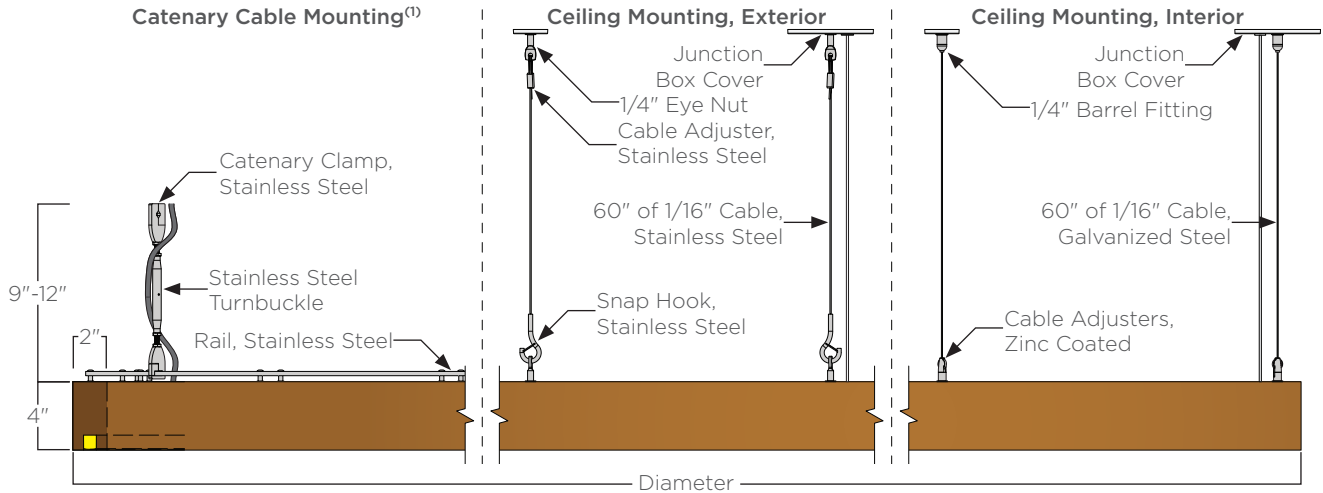

Dia.	Standard Output		Medium Output		High Output		Weight⁽³⁾	EPA⁽³⁾
	Lumens⁽²⁾	Watts	Lumens⁽²⁾	Watts	Lumens⁽²⁾	Watts		
2'	627	9	1139	18	1593	29	17lbs.	.69ft²
3'	936	13	1700	26	2378	43	25lbs.	.95ft²
4'	1299	18	2360	36	3301	60	32lbs.	1.24ft²
5'	1662	23	3020	46	4224	77	41lbs.	1.52ft²
6'	1980	28	3597	55	5032	91	47lbs.	1.81ft²
8'	2671	37	4851	74	6787	123	64lbs.	2.36ft²
10'	3361	47	6105	93	8541	155	80lbs.	2.92ft²
12'	4033	56	7326	110	10249	185	96lbs.	3.48ft²