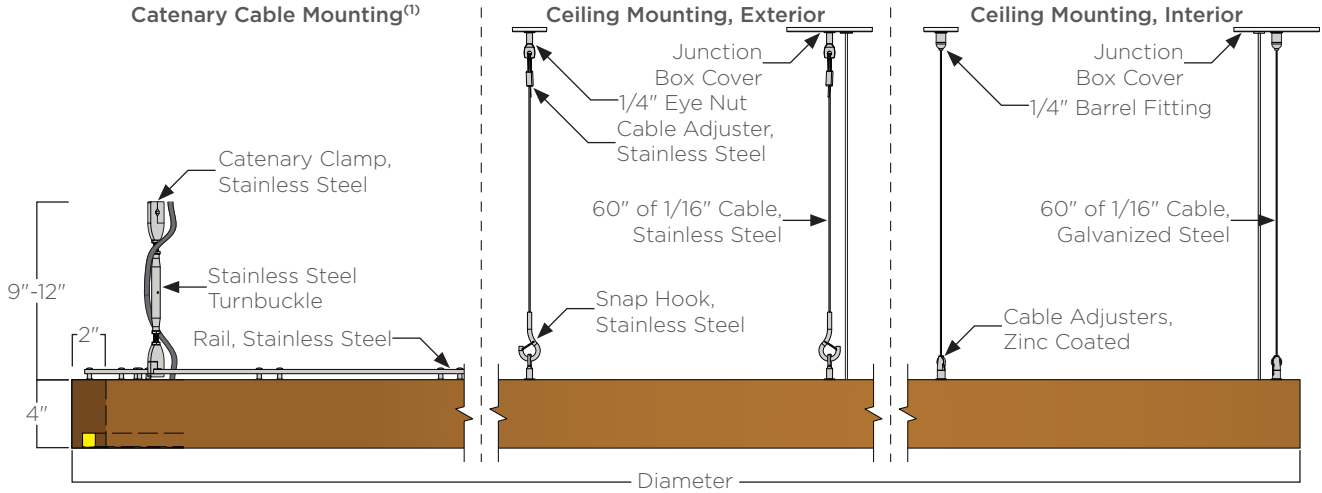

Dia.	Standard Output		Medium Output		High Output		Weight⁽³⁾	EPA⁽³⁾
	Lumens⁽²⁾	Watts	Lumens⁽²⁾	Watts	Lumens⁽²⁾	Watts		
2'	627	9	1139	18	1593	29	17lbs.	1.69ft²
3'	936	13	1700	26	2378	43	25lbs.	2.34ft²
4'	1299	18	2360	36	3301	60	32lbs.	3.18ft²
5'	1662	23	3020	46	4224	77	41lbs.	4.00ft²
6'	1980	28	3597	55	5032	91	47lbs.	4.78ft²
8'	2671	37	4851	74	6787	123	64lbs.	6.40ft²
10'	3361	47	6105	93	8541	155	80lbs.	8.06ft²
12'	4033	56	7326	110	10249	185	96lbs.	9.65ft²