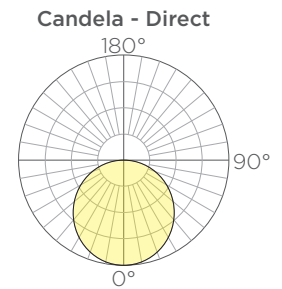

ORDERING GUIDE: EXAMPLE: AURA-RNG-D-6-L27MO-S4-CA-STD

AURA	RNG	D						
1	2	3	4	5	6	7	8	9

1	Series	4	Diameter⁽⁴⁾	5	CCT	7	Wood Finish
AURA	Aura	2	2'	L27	2700K	S*	See color options on finishes technical sheet
2	Type	3	3'	L30	3000K	8	Mounting
RNG	Ring	4	4'	L35	3500K	CA	Catenary Cable
3	Lighting	5	5'	L40	4000K	CE/E	Ceiling Canopy, Exterior
D	Direct	6	6'	6	Output	CE/I	Ceiling Canopy, Interior
		8	8'	SO	Standard Output	9	Special
		10	10'	MO	Medium Output	STD	Standard
		12	12'	HO	High Output	MOD	Modified

1. Catenary cable designed and provided separately.
2. Lumen output based upon 3000K CCT.
3. Weight and EPA based off of catenary mounting option.
4. Rings 10' diameter and larger will ship as multiple pieces that will need field assembly.