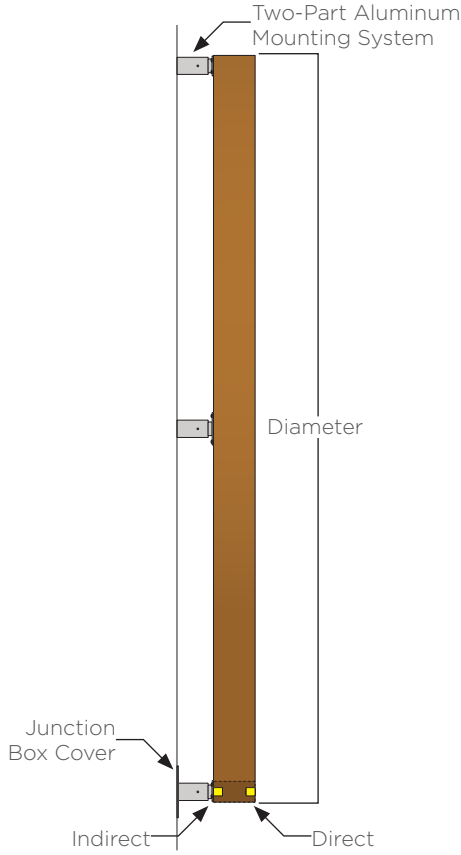

Dia.	Standard Output		Medium Output		High Output		Weight
	Watts D	Watts D/I	Watts D	Watts D/I	Watts D	Watts D/I	
2'	9	17	18	34	29	56	7lbs.
3'	13	23	26	51	43	85	12lbs.
4'	18	36	36	71	60	118	16lbs.
5'	23	46	46	91	77	151	21lbs.
6'	28	54	55	108	91	180	26lbs.