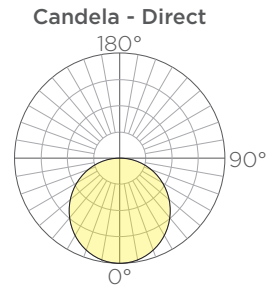

ORDERING GUIDE: EXAMPLE: AURA-RNG-D-6-L27MO-S4-CA-STD

AURA	RNG	D						
1	2	3	4	5	6	7	8	9

1	Series	4	Diameter⁽⁵⁾	5	CCT	7	Wood Finish
AURA	Aura	2	2'	L27	2700K	S*	See color options on finishes technical sheet
2	Type	3	3'	L30	3000K	8	Mounting
RNG	Ring	4	4'	L35	3500K	CA	Catenary Cable⁽¹⁾
3	Lighting	5	5'	L40	4000K	CE/E	Ceiling Canopy, Exterior
D	Direct	6	6'	6	Output	CE/I	Ceiling Canopy, Interior⁽²⁾
		8	8'	SO	Standard Output	9	Special
		10	10'	MO	Medium Output	STD	Standard
		12	12'	HO	High Output		

1. Catenary cable designed and provided separately.
2. Interior mounting must be in a location without affect from winds.
3. Lumen output based upon 3000K CCT.
4. Weight and EPA based off of catenary mounting option.
5. Rings 10' diameter and larger will ship as multiple pieces that will need field assembly.