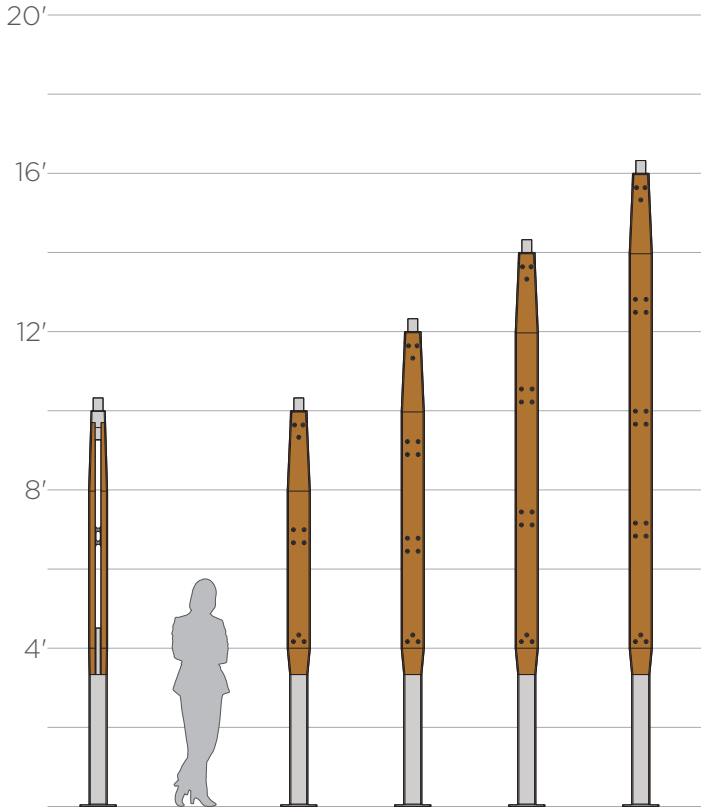

ORDERING GUIDE: EXAMPLE: ALBA-12-53-C5-T3004-STD

ALBA					
1	2	3	4	5	6

1	Series	3	Wood Finish	5	Tenon Mounting
ALBA	Alba	S*	See color options on finishes technical sheet	T2384	2 3/8" x 4" Tenon
2	Height	4	Metal Finish	T2784	2 7/8" x 4" Tenon
10	10'	C*	See color options on finishes technical sheet	T3124	3 1/2" x 4" Tenon
12	12'	CSM	Custom Color	T4004	4" x 4" Tenon
14	14'			TXXX	Specify Tenon
16	16'			6	Special
				STD	Standard
				MOD	Modified