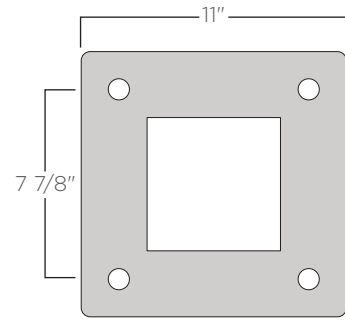

ORDERING GUIDE: EXAMPLE: ALBA-12-53-C5-T3004-STD

ALBA					
1	2	3	4	5	6

1	Series	3	Wood Finish	5	Tenon Mounting
ALBA	Alba	S*	See color options on finishes technical sheet	T2384	2 3/8" x 4" Tenon
2	Height	4	Metal Finish	T2784	2 7/8" x 4" Tenon
10	10'	C*	See color options on finishes technical sheet	T3124	3 1/2" x 4" Tenon
12	12'	CSM	Custom Color	T4004	4" x 4" Tenon
14	14'			TXXX	Specify Tenon
16	16'			6	Special
				STD	Standard
				MOD	Modified