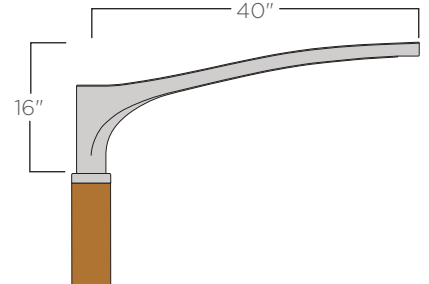

Elea Casted Aluminum Fixture Mounting Brackets

FIXTURE TYPE: _____

PROJECT NAME: _____

Aluminum fixture mounting brackets to attach to top of wood poles.

FEATURES:

- Available for mast arm or pendant lighting fixtures
- Single or double arm options

SPECIFICATIONS:

CONSTRUCTION: Casted aluminum.

FINISHES AND MATERIALS: Metal parts are polyester powder coat painted.

HARDWARE: All fasteners are stainless steel.

ELECTRICAL: Electrical chase through aluminum casting to connect to electrical chase in center of pole.

FIXTURE MOUNTING: Mast arm designed for 2 3/8" slip fit fixtures or to attach pendant luminaires.

ORDERING GUIDE: EXAMPLE: ELEA-SNGL

ELEA	
1	2

1	Series	2	Arm
ELEA	Elea	SNGL	Single
		DBL	Double