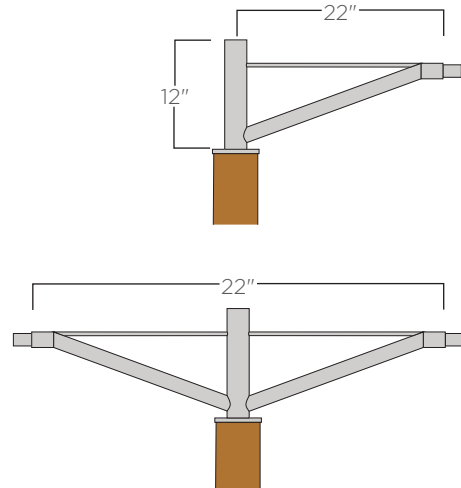

Porto Steel Fixture Mounting Brackets

FIXTURE TYPE: _____

PROJECT NAME: _____

Steel fixture mounting brackets to attach to wood poles.

FEATURES:

- Single or double arm option
- Cantilever appearance
- Accommodates most slip fit fixtures

SPECIFICATIONS:

CONSTRUCTION: Galvanized welded steel tube and plate.

FINISHES AND MATERIALS: Metal parts are polyester powder coat painted.

HARDWARE: All fasteners are stainless steel.

ELECTRICAL: Electrical chase through arm and conical casting to connect to electrical chase in center of pole.

FIXTURE MOUNTING: Arms are made for 2 3/8" mast arm fittings.

ORDERING GUIDE: EXAMPLE: PORTO-DBL

PORTO	
1	2

1	Series	2	Arm
PORTO	Porto	SNGL DBL	Single Double