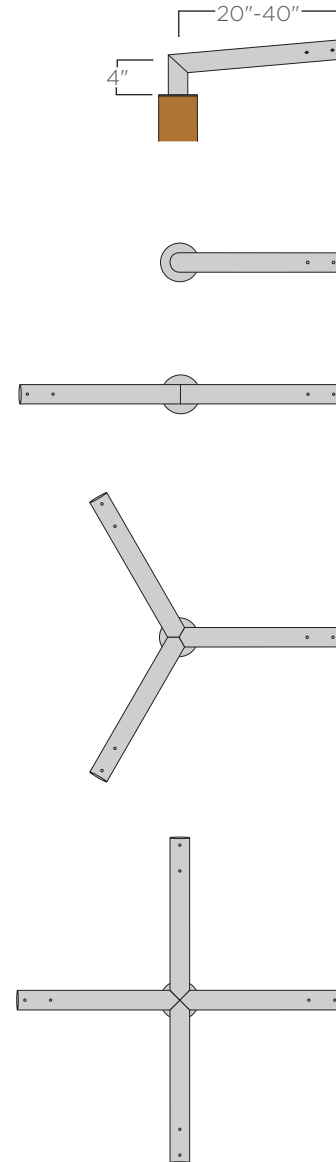

# Solis Aluminum Fixture Mounting Arm

FIXTURE TYPE: \_\_\_\_\_

PROJECT NAME: \_\_\_\_\_

Aluminum fixture mounting brackets to attach to wood poles.

## FEATURES:

- Easy mast arm or yoke fixture attachment
- 5° mast arm incline on spigot
- Arms available in 20 to 40" lengths
- Available in single, double, triple, or quadruple fixture mounting configuration

## SPECIFICATIONS:

**CONSTRUCTION:** Welded aluminum 6063-T6 alloy tubes with aluminum 6061-T6 bracket plate.

**FINISHES AND MATERIALS:** Metal parts are polyester powder coat painted.

**HARDWARE:** All fasteners are stainless steel.

**ELECTRICAL:** Electrical chase through arm down into electrical chase traveling down pole.

**FIXTURE MOUNTING:** Arms are made for 2 3/8" mast arm fittings.

**ORDERING GUIDE:** EXAMPLE: SOLIS-TRPL

<b>SOLIS</b>		
1	2	3