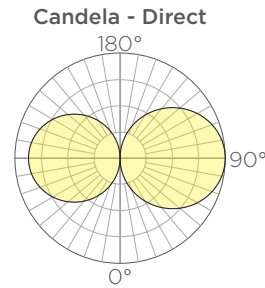

Length	Standard Output		Medium Output		High Output		Weight ⁽³⁾	EPA ⁽³⁾
	Lumens ⁽²⁾	Watts	Lumens ⁽²⁾	Watts	Lumens ⁽²⁾	Watts		
2'	216	3	396	6	588	10	6lbs.	.90ft ²
4'	432	6	792	12	1176	20	11lbs.	1.70ft ²
6'	648	9	1182	18	1764	30	15lbs.	2.50ft ²
8'	864	12	1584	24	2352	40	20lbs.	3.30ft ²
10'	1080	15	1980	30	2940	50	25lbs.	4.10ft ²
12'	1296	18	2376	36	3528	60	29lbs.	4.90ft ²

Aura Linear - Direct/Indirect Lighting

Length	Standard Output		Medium Output		High Output		Weight	EPA
	Lumens ⁽¹⁾	Watts	Lumens ⁽¹⁾	Watts	Lumens ⁽¹⁾	Watts		
2'	414	6	759	12	1127	20	5lbs.	.84ft ²
4'	846	12	1551	24	2302	40	10lbs.	1.64ft ²
6'	1278	18	2343	36	3479	60	14lbs.	2.44ft ²
8'	1710	24	3135	48	4655	80	19lbs.	3.24ft ²
10'	2142	30	3927	60	5831	100	24lbs.	4.04ft ²
12'	2574	36	4719	72	7007	120	28lbs.	4.84ft ²

ORDERING GUIDE: EXAMPLE: AURA-LNR-D/I-8-L35MO-S6-CE-STD

1	Series	4	Length	6	Output	8	Mounting
AURA	Aura	2	2'	SO	Standard Output	CE	Ceiling Canopy
2	Series	4	4'	MO	Medium Output		
LNR	Linear	6	6'	HO	High Output		
3	Lighting	8	8'	7	Wood Finish	9	Special
D/I	Direct/ Indirect	10	10'	S*	See color options on finishes technical sheet	STD	Standard
		12	12'			MOD	Modified
		5	CCT				
		L27	2700K				
		L30	3000K				
		L35	3500K				
		L40	4000K				

1. Lumen output based upon 3000K CCT.

Aura Linear - Wall Mount

Length	Standard Output		Medium Output		High Output		Weight
	Watts D	Watts D/I	Watts D	Watts D/I	Watts D	Watts D/I	
2'	3	6	6	12	10	20	7lbs.
4'	6	12	12	24	20	40	12lbs.
6'	9	18	18	36	30	60	16lbs.
8'	12	24	24	48	40	80	21lbs.
10'	15	30	30	60	50	100	26lbs.
12'	18	36	36	72	60	120	30lbs.