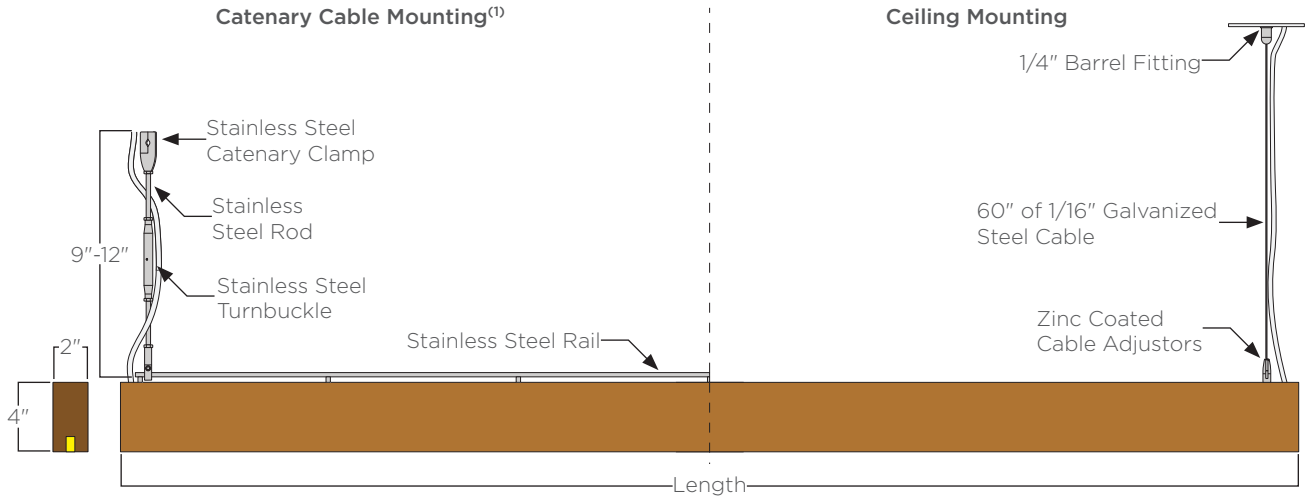

Aura Linear - Direct Lighting

Length	Standard Output		Medium Output		High Output		Weight⁽³⁾	EPA⁽³⁾
	Lumens⁽²⁾	Watts	Lumens⁽²⁾	Watts	Lumens⁽²⁾	Watts		
2'	216	3	396	6	588	10	6lbs.	.90ft²
4'	432	6	792	12	1176	20	11lbs.	1.70ft²
6'	648	9	1182	18	1764	30	15lbs.	2.50ft²
8'	864	12	1584	24	2352	40	20lbs.	3.30ft²
10'	1080	15	1980	30	2940	50	25lbs.	4.10ft²
12'	1296	18	2376	36	3528	60	29lbs.	4.90ft²