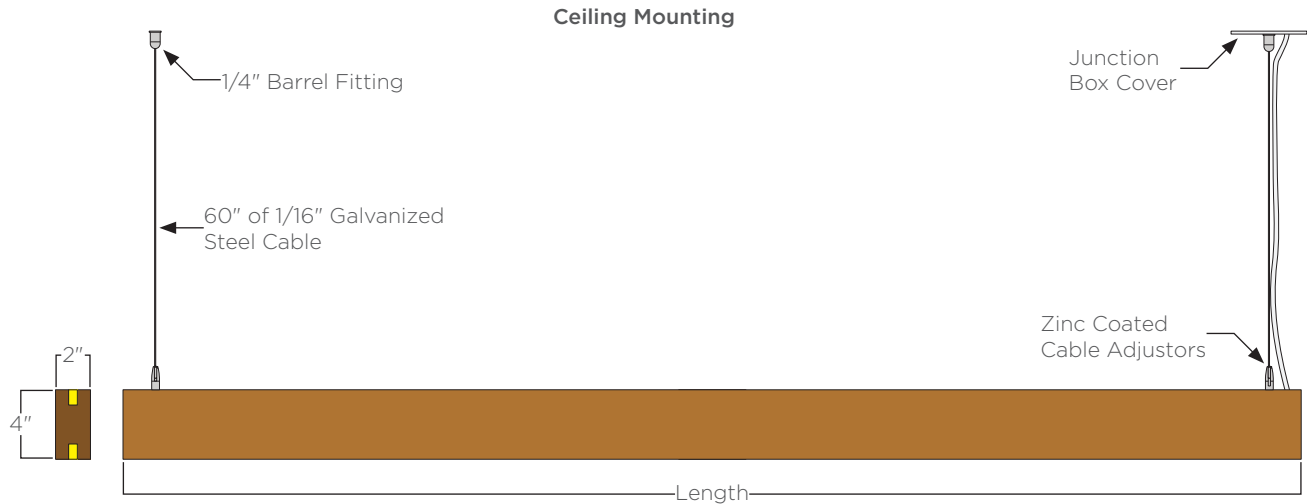

Aura Linear - Direct/Indirect Lighting

Length	Standard Output		Medium Output		High Output		Weight	EPA
	Lumens⁽¹⁾	Watts	Lumens⁽¹⁾	Watts	Lumens⁽¹⁾	Watts		
2'	414	6	759	12	1127	20	5lbs.	.84ft²
4'	846	12	1551	24	2302	40	10lbs.	1.64ft²
6'	1278	18	2343	36	3479	60	14lbs.	2.44ft²
8'	1710	24	3135	48	4655	80	19lbs.	3.24ft²
10'	2142	30	3927	60	5831	100	24lbs.	4.04ft²
12'	2574	36	4719	72	7007	120	28lbs.	4.84ft²