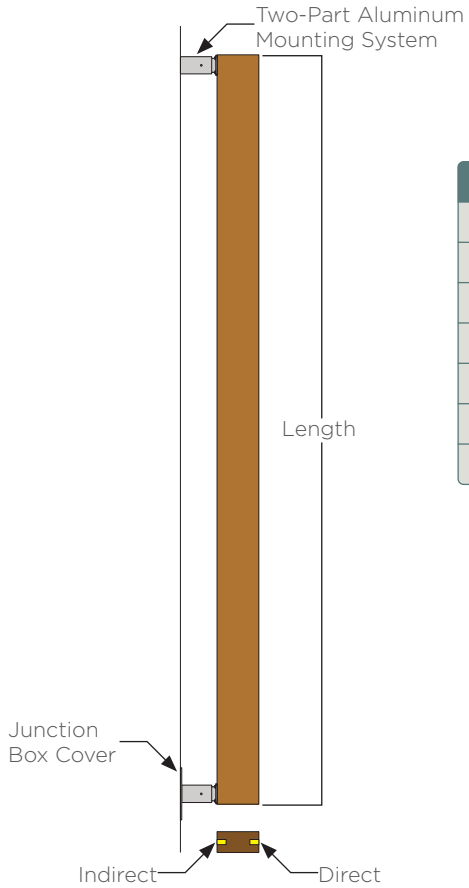

Aura Linear - Wall Mount

Length	Standard Output		Medium Output		High Output		Weight
	Watts D	Watts D/I	Watts D	Watts D/I	Watts D	Watts D/I	
2'	3	6	6	12	10	20	7lbs.
4'	6	12	12	24	20	40	12lbs.
6'	9	18	18	36	30	60	16lbs.
8'	12	24	24	48	40	80	21lbs.
10'	15	30	30	60	50	100	26lbs.
12'	18	36	36	72	60	120	30lbs.