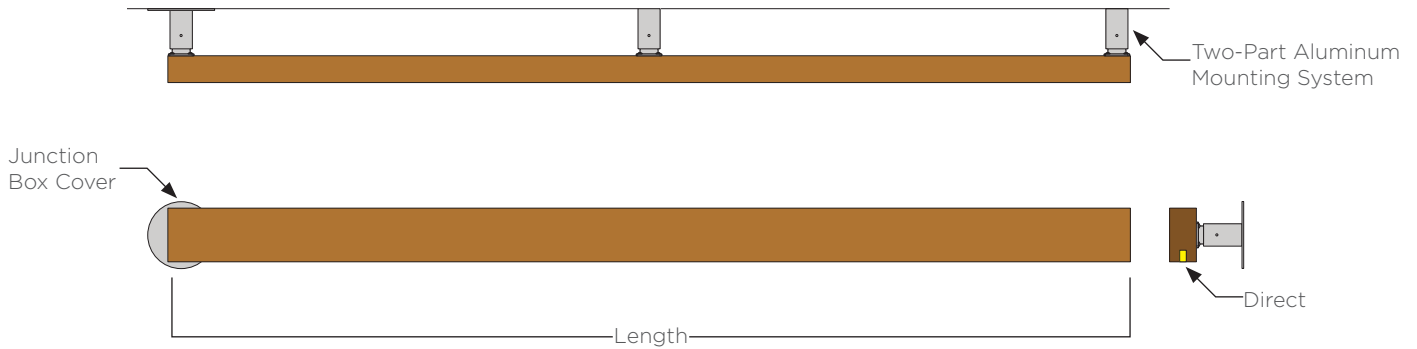

Aura Linear - Wall Grazer

Length	Standard Output		Medium Output		High Output		Weight
	Lumens	Watts	Lumens	Watts	Lumens	Watts	
2'	216	3	396	6	588	10	7lbs.
4'	432	6	792	12	1176	20	12lbs.
6'	648	9	1182	18	1764	30	17lbs.
8'	864	12	1584	24	2352	40	22lbs.
10'	1080	15	1980	30	2940	50	27lbs.
12'	1296	18	2376	36	3528	60	31lbs.