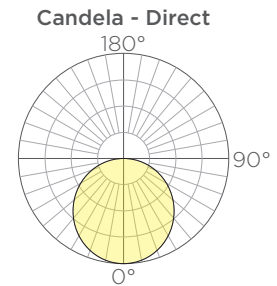

Aura Linear - Direct/Indirect Lighting

Length	Standard Output		Medium Output		High Output		Weight	EPA
	Lumens ⁽¹⁾	Watts	Lumens ⁽¹⁾	Watts	Lumens ⁽¹⁾	Watts		
2'	414	6	759	12	1127	20	5lbs.	.84ft ²
4'	846	12	1551	24	2302	40	10lbs.	1.64ft ²
6'	1278	18	2343	36	3479	60	14lbs.	2.44ft ²
8'	1710	24	3135	48	4655	80	19lbs.	3.24ft ²
10'	2142	30	3927	60	5831	100	24lbs.	4.04ft ²
12'	2574	36	4719	72	7007	120	28lbs.	4.84ft ²

1. Lumen output based upon 3000K CCT.

Aura Linear - Wall Mount

Length	Standard Output		Medium Output		High Output		Weight
	Watts D	Watts D/I	Watts D	Watts D/I	Watts D	Watts D/I	
2'	3	6	6	12	10	20	7lbs.
4'	6	12	12	24	20	40	12lbs.
6'	9	18	18	36	30	60	16lbs.
8'	12	24	24	48	40	80	21lbs.
10'	15	30	30	60	50	100	26lbs.
12'	18	36	36	72	60	120	30lbs.

ORDERING GUIDE: EXAMPLE: AURA-LNR-D/I-8-L3550-53-C1-WA4-STD

AURA	LNR								
1	2	3	4	5	6	7	8	9	10

1 AURA	Series Aura	4 2 4 6 8 10 12	Length 2' 4' 6' 8' 10' 12'	6 SO MO HO	Output Standard Output Medium Output High Output	9 WA4 WA8	Mounting 4" Wall Mount 8" Wall Mount
2 LNR	Series Linear	5 L27 L30 L35 L40	CCT 2700K 3000K 3500K 4000K	7 S*	Wood Finish See color options on finishes technical sheet	10 STD MOD	Special Standard Modified
3 D I D/I	Lighting Direct Indirect Direct/ Indirect			8 **** CSM	Metal Finish See color options on finishes technical sheet Custom Color		

Aura Linear - Wall Grazer

Length	Standard Output		Medium Output		High Output		Weight
	Lumens	Watts	Lumens	Watts	Lumens	Watts	
2'	216	3	396	6	588	10	7lbs.
4'	432	6	792	12	1176	20	12lbs.
6'	648	9	1182	18	1764	30	17lbs.
8'	864	12	1584	24	2352	40	22lbs.
10'	1080	15	1980	30	2940	50	27lbs.
12'	1296	18	2376	36	3528	60	31lbs.