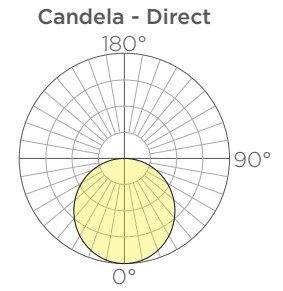

OPTICAL SYSTEM: Available in 2700K, 3000K, 3500K, 4000K color temperatures with smooth, dot free illumination. Operating temperature of -13°F to 125°F SO, 115°F MO, and 108°F HO.

FINISHES AND MATERIALS: Wood is finished with a low VOC waterborne matte exterior finish containing UV and mildew inhibitors.

Length	Standard Output		Medium Output		High Output		Weight ⁽³⁾	EPA ⁽³⁾
	Lumens ⁽²⁾	Watts	Lumens ⁽²⁾	Watts	Lumens ⁽²⁾	Watts		
2'	216	3	396	6	588	10	6lbs.	.90ft ²
4'	432	6	792	12	1176	20	11lbs.	1.70ft ²
6'	648	9	1182	18	1764	30	15lbs.	2.50ft ²
8'	864	12	1584	24	2352	40	20lbs.	3.30ft ²
10'	1080	15	1980	30	2940	50	25lbs.	4.10ft ²
12'	1296	18	2376	36	3528	60	29lbs.	4.90ft ²