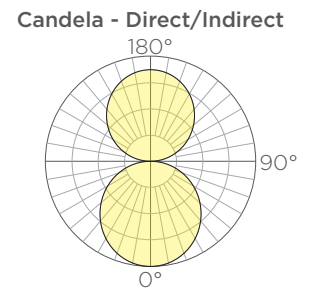

Length	Standard Output		Medium Output		High Output		Weight ⁽³⁾	EPA ⁽³⁾
	Lumens ⁽²⁾	Watts	Lumens ⁽²⁾	Watts	Lumens ⁽²⁾	Watts		
2'	216	3	396	6	588	10	6lbs.	.90ft ²
4'	432	6	792	12	1176	20	11lbs.	1.70ft ²
6'	648	9	1182	18	1764	30	15lbs.	2.50ft ²
8'	864	12	1584	24	2352	40	20lbs.	3.30ft ²
10'	1080	15	1980	30	2940	50	25lbs.	4.10ft ²
12'	1296	18	2376	36	3528	60	29lbs.	4.90ft ²

ORDERING GUIDE: EXAMPLE: AURA-LNR-D-6-L30HO-S3-CA-OF2-STD

1	Series	4	Length	6	Output	9	Outfeed⁽⁴⁾
AURA	Aura	2	2'	SO	Standard Output	BLANK	No Outfeed
2	Series	4	4'	MO	Medium Output	OF	1' Outfeed
LNR	Linear	6	6'	HO	High Output	OF2	Outfeed + 2' Jumper
3	Lighting	8	8'	7	Wood Finish	OF4	Outfeed + 4' Jumper
D	Direct	10	10'	S*	See color options on finishes technical sheet	OF*	Outfeed + X' Jumper
		12	12'	8	Mounting	10	Special
		L27	2700K	CA	Catenary Cable	STD	Standard
		L30	3000K	CE	Ceiling Canopy	MOD	Modified
		L35	3500K				
		L40	4000K				

Aura Linear - Direct/Indirect Lighting

Length	Standard Output		Medium Output		High Output		Weight	EPA
	Lumens ⁽¹⁾	Watts	Lumens ⁽¹⁾	Watts	Lumens ⁽¹⁾	Watts		
2'	414	6	759	12	1127	20	5lbs.	.84ft ²
4'	846	12	1551	24	2302	40	10lbs.	1.64ft ²
6'	1278	18	2343	36	3479	60	14lbs.	2.44ft ²
8'	1710	24	3135	48	4655	80	19lbs.	3.24ft ²
10'	2142	30	3927	60	5831	100	24lbs.	4.04ft ²
12'	2574	36	4719	72	7007	120	28lbs.	4.84ft ²