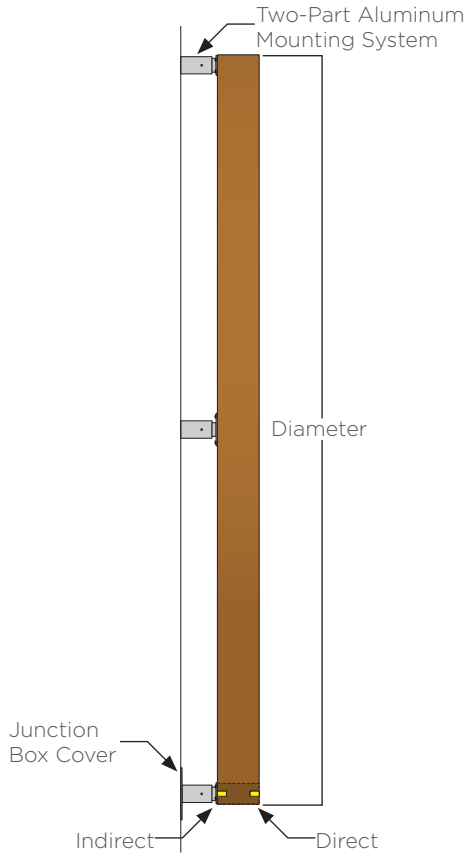

Aura Ring - Wall Mounting

Dia.	Standard Output		Medium Output		High Output		Weight
	Watts D	Watts D/I	Watts D	Watts D/I	Watts D	Watts D/I	
2'	9	17	18	34	29	56	7lbs.
3'	13	23	26	51	43	85	12lbs.
4'	18	36	36	71	60	118	16lbs.
5'	23	46	46	91	77	151	21lbs.
6'	28	54	55	108	91	180	26lbs.