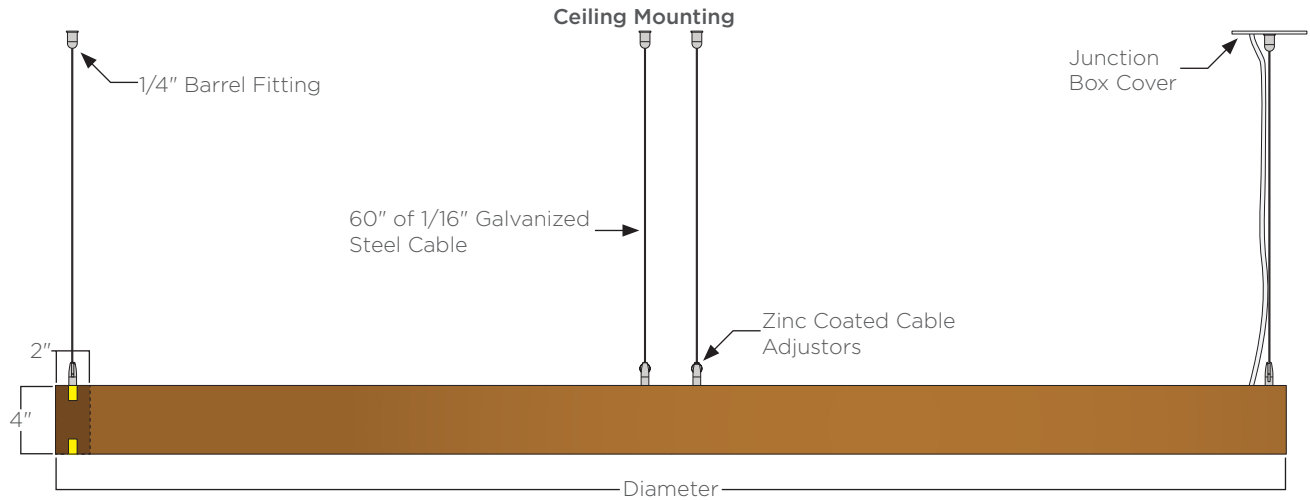

Aura Ring - Direct/Indirect Lighting

Dia.	Standard Output		Medium Output		High Output		Weight	EPA
	Lumens⁽¹⁾	Watts	Lumens⁽¹⁾	Watts	Lumens⁽¹⁾	Watts		
2'	1217	17	2211	34	3093	56	15lbs.	.57ft²
3'	1835	26	3333	51	4663	85	23lbs.	.84ft²
4'	2562	36	4653	71	6510	118	30lbs.	1.13ft²
5'	3288	46	5973	91	8356	151	39lbs.	1.41ft²
6'	3924	54	7128	108	9972	180	45lbs.	1.69ft²
8'	5268	73	9570	145	13388	242	60lbs.	2.24ft²
10'	6649	92	12078	183	16897	305	75lbs.	2.81ft²
12'	7993	110	14520	220	20313	367	90lbs.	3.39ft²