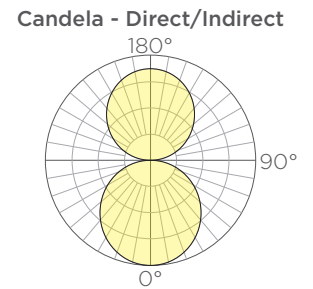

ORDERING GUIDE: EXAMPLE: AURA-RNG-D/I-4-L30HO-54-CE-STD

AURA	RNG	D/I					CE	
1	2	3	4	5	6	7	8	9

1	Series	4	Diameter⁽²⁾	5	CCT	7	Wood Finish
AURA	Aura	2	2'	L27	2700K	S*	See color options on finishes technical sheet
2	Series	3	3'	L30	3000K	8	Mounting
RNG	Ring	4	4'	L35	3500K	CE	Ceiling Canopy
3	Lighting	5	5'	L40	4000K	9	Special
D/I	Direct/Indirect	6	6'	SO	Output	STD	Standard
		8	8'	MO	Standard Output	MOD	Modified
		10	10'	HO	Medium Output		
		12	12'		High Output		

1. Lumen output based upon 3000K CCT.

2. Rings 8' diameter and larger will ship as multiple pieces and will need field assembly