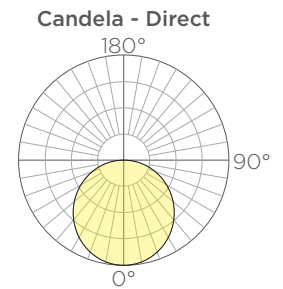

**OPTICAL SYSTEM:** Available in 2700K, 3000K, 3500K, 4000K color temperatures with smooth, dot free illumination. Operating temperature of -13°F to 125°F SO, 115°F MO, and 108°F HO.

**FINISHES AND MATERIALS:** Wood is finished with a low VOC waterborne matte exterior finish containing UV and mildew inhibitors.

# Aura Ring - Direct Lighting

Dia.	Standard Output		Medium Output		High Output		Weight <sup>(3)</sup>	EPA <sup>(3)</sup>
	Lumens <sup>(2)</sup>	Watts	Lumens <sup>(2)</sup>	Watts	Lumens <sup>(2)</sup>	Watts		
2'	627	9	1139	18	1593	29	17lbs.	.69ft <sup>2</sup>
3'	936	13	1700	26	2378	43	25lbs.	.95ft <sup>2</sup>
4'	1299	18	2360	36	3301	60	32lbs.	1.24ft <sup>2</sup>
5'	1662	23	3020	46	4224	77	41lbs.	1.52ft <sup>2</sup>
6'	1980	28	3597	55	5032	91	47lbs.	1.81ft <sup>2</sup>
8'	2671	37	4851	74	6787	123	64lbs.	2.36ft <sup>2</sup>
10'	3361	47	6105	93	8541	155	80lbs.	2.92ft <sup>2</sup>
12'	4033	56	7326	110	10249	185	96lbs.	3.48ft <sup>2</sup>