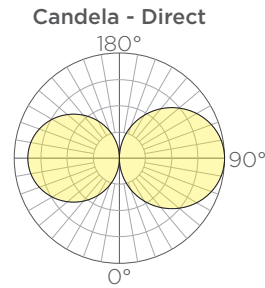

ORDERING GUIDE: EXAMPLE: AURA-RNG-I-5-L3050-S2-C4-WA4-STD

AURA	RNG								
1	2	3	4	5	6	7	8	9	10

1 AURA	Series Aura	4 2 3 4 5 6	Diameter 2' 3' 4' 5' 6'	6 SO MO HO	Output Standard Output Medium Output High Output	9 WA4 WA8	Mounting 4" Wall Mount 8" Wall Mount
2 RNG	Series Ring	5 L27 L30 L35 L40	CCT 2700K 3000K 3500K 4000K	7 S*	Wood Finish See color options on finishes technical sheet	10 STD MOD	Special Standard Modified
3 D I D/I	Lighting Direct Indirect Direct/ Indirect			8 **** CSM	Metal Finish See color options on finishes technical sheet Custom Color