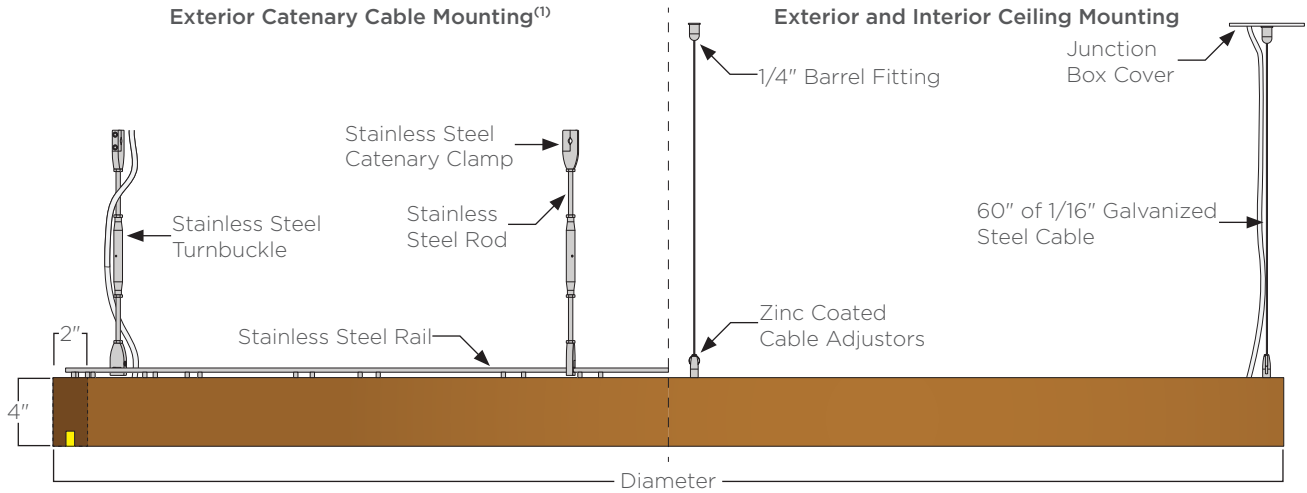

Aura Ring - Direct Lighting

Dia.	Standard Output		Medium Output		High Output		Weight⁽³⁾	EPA⁽³⁾
	Lumens⁽²⁾	Watts	Lumens⁽²⁾	Watts	Lumens⁽²⁾	Watts		
2'	627	9	1139	18	1593	29	17lbs.	.69ft²
3'	936	13	1700	26	2378	43	25lbs.	.95ft²
4'	1299	18	2360	36	3301	60	32lbs.	1.24ft²
5'	1662	23	3020	46	4224	77	41lbs.	1.52ft²
6'	1980	28	3597	55	5032	91	47lbs.	1.81ft²
8'	2671	37	4851	74	6787	123	64lbs.	2.36ft²
10'	3361	47	6105	93	8541	155	80lbs.	2.92ft²
12'	4033	56	7326	110	10249	185	96lbs.	3.48ft²