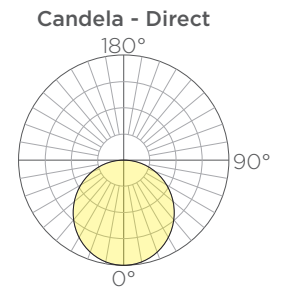

OPTICAL SYSTEM: Available in 2700K, 3000K, 3500K, 4000K color temperatures with smooth, dot free illumination. Consult factory for other lumen outputs. Operating temperature of -40°F to 131°F.

FINISHES AND MATERIALS: Wood is finished with a low VOC waterborne matte exterior finish containing UV and mildew inhibitors.

Dia.	Standard Output		Medium Output		High Output		Weight ⁽³⁾	EPA ⁽³⁾
	Lumens ⁽²⁾	Watts	Lumens ⁽²⁾	Watts	Lumens ⁽²⁾	Watts		
2'	627	9	1139	18	1593	29	17lbs.	.69ft ²
3'	936	13	1700	26	2378	43	25lbs.	.95ft ²
4'	1299	18	2360	36	3301	60	32lbs.	1.24ft ²
5'	1662	23	3020	46	4224	77	41lbs.	1.52ft ²
6'	1980	28	3597	55	5032	91	47lbs.	1.81ft ²
8'	2671	37	4851	74	6787	123	64lbs.	2.36ft ²
10'	3361	47	6105	93	8541	155	80lbs.	2.92ft ²
12'	4033	56	7326	110	10249	185	96lbs.	3.48ft ²