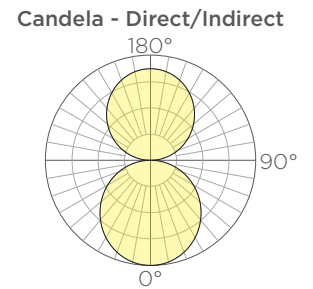

Dia.	Standard Output		Medium Output		High Output		Weight ⁽³⁾	EPA ⁽³⁾
	Lumens ⁽²⁾	Watts	Lumens ⁽²⁾	Watts	Lumens ⁽²⁾	Watts		
2'	627	9	1139	18	1593	29	17lbs.	.69ft ²
3'	936	13	1700	26	2378	43	25lbs.	.95ft ²
4'	1299	18	2360	36	3301	60	32lbs.	1.24ft ²
5'	1662	23	3020	46	4224	77	41lbs.	1.52ft ²
6'	1980	28	3597	55	5032	91	47lbs.	1.81ft ²
8'	2671	37	4851	74	6787	123	64lbs.	2.36ft ²
10'	3361	47	6105	93	8541	155	80lbs.	2.92ft ²
12'	4033	56	7326	110	10249	185	96lbs.	3.48ft ²

ORDERING GUIDE: EXAMPLE: AURA-RNG-D-6-L27MO-S4-CA-STD

AURA	RNG	D						
1	2	3	4	5	6	7	8	9

1	Series Aura	4	Diameter⁽⁴⁾ 2' 3' 4' 5' 6' 8' 10' 12'	5	CCT L27 2700K L30 3000K L35 3500K L40 4000K	7	Wood Finish S* See color options on finishes technical sheet
2	Series Ring	6		6	Output SO Standard Output MO Medium Output HO High Output	8	Mounting CA Catenary Cable CE Ceiling Canopy
3	Lighting Direct	8				9	Special STD Standard MOD Modified

Aura Ring - Direct/Indirect Lighting

Dia.	Standard Output		Medium Output		High Output		Weight	EPA
	Lumens ⁽¹⁾	Watts	Lumens ⁽¹⁾	Watts	Lumens ⁽¹⁾	Watts		
2'	1217	17	2211	34	3093	56	15lbs.	.57ft ²
3'	1835	26	3333	51	4663	85	23lbs.	.84ft ²
4'	2562	36	4653	71	6510	118	30lbs.	1.13ft ²
5'	3288	46	5973	91	8356	151	39lbs.	1.41ft ²
6'	3924	54	7128	108	9972	180	45lbs.	1.69ft ²
8'	5268	73	9570	145	13388	242	60lbs.	2.24ft ²
10'	6649	92	12078	183	16897	305	75lbs.	2.81ft ²
12'	7993	110	14520	220	20313	367	90lbs.	3.39ft ²