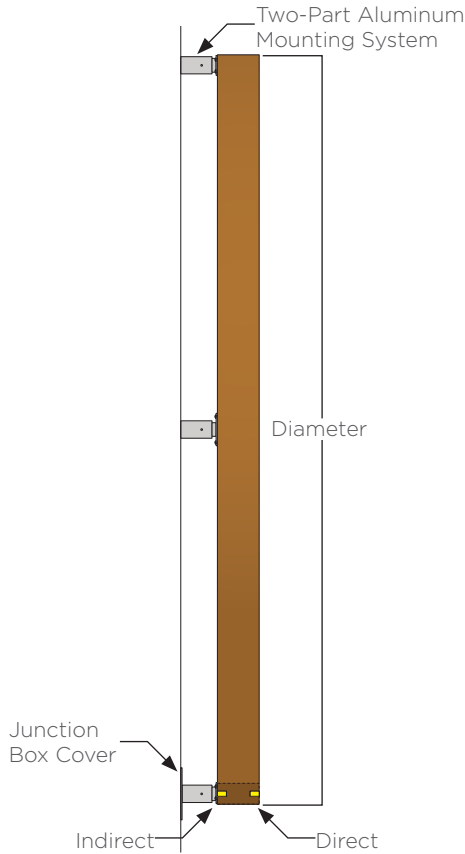

1. Catenary cable designed and provided separately.
 2. Lumen output based upon 3000K CCT.
 3. Weight and EPA based off of catenary mounting option.
 4. Rings 8' diameter and larger will ship as multiple pieces and will need field assembly

Aura Ring - Direct/Indirect Lighting

Dia.	Standard Output		Medium Output		High Output		Weight	EPA
	Lumens ⁽¹⁾	Watts	Lumens ⁽¹⁾	Watts	Lumens ⁽¹⁾	Watts		
2'	1217	17	2211	34	3093	56	15lbs.	.57ft ²
3'	1835	26	3333	51	4663	85	23lbs.	.84ft ²
4'	2562	36	4653	71	6510	118	30lbs.	1.13ft ²
5'	3288	46	5973	91	8356	151	39lbs.	1.41ft ²
6'	3924	54	7128	108	9972	180	45lbs.	1.69ft ²
8'	5268	73	9570	145	13388	242	60lbs.	2.24ft ²
10'	6649	92	12078	183	16897	305	75lbs.	2.81ft ²
12'	7993	110	14520	220	20313	367	90lbs.	3.39ft ²

ORDERING GUIDE: EXAMPLE: AURA-RNG-D/I-4-L30HO-S4-CE-STD

AURA	RNG	D/I					CE	
1	2	3	4	5	6	7	8	9

1	Series	4	Diameter⁽²⁾	5	CCT	7	Wood Finish
AURA	Aura	2	2'	L27	2700K	S*	See color options on finishes technical sheet
2	Series	3	3'	L30	3000K	8	Mounting
RNG	Ring	4	4'	L35	3500K	CE	Ceiling Canopy
3	Lighting	5	5'	L40	4000K	9	Special
D/I	Direct/Indirect	6	6'	SO	Standard Output	STD	Standard
		8	8'	MO	Medium Output	MOD	Modified
		10	10'	HO	High Output		
		12	12'				

1. Lumen output based upon 3000K CCT.

2. Rings 8' diameter and larger will ship as multiple pieces and will need field assembly

Aura Ring - Wall Mounting

Dia.	Standard Output		Medium Output		High Output		Weight
	Watts D	Watts D/I	Watts D	Watts D/I	Watts D	Watts D/I	
2'	9	17	18	34	29	56	7lbs.
3'	13	23	26	51	43	85	12lbs.
4'	18	36	36	71	60	118	16lbs.
5'	23	46	46	91	77	151	21lbs.
6'	28	54	55	108	91	180	26lbs.