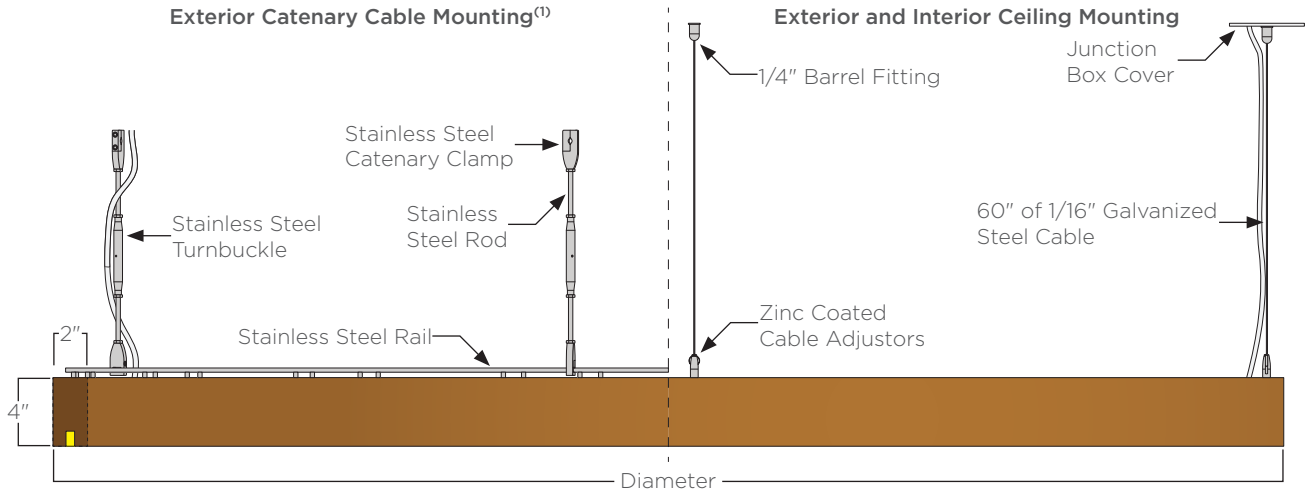

Aura Ring - Direct Lighting

Dia.	Standard Output		Medium Output		High Output		Weight⁽³⁾	EPA⁽³⁾
	Lumens⁽²⁾	Watts	Lumens⁽²⁾	Watts	Lumens⁽²⁾	Watts		
2'	627	9	1139	18	1593	29	17lbs.	.69ft²
3'	936	13	1700	26	2378	43	25lbs.	.95ft²
4'	1299	18	2360	36	3301	60	32lbs.	1.24ft²
5'	1662	23	3020	46	4224	77	41lbs.	1.52ft²
6'	1980	28	3597	55	5032	91	47lbs.	1.81ft²
8'	2671	37	4851	74	6787	123	64lbs.	2.36ft²
10'	3361	47	6105	93	8541	155	80lbs.	2.92ft²
12'	4033	56	7326	110	10249	185	96lbs.	3.48ft²