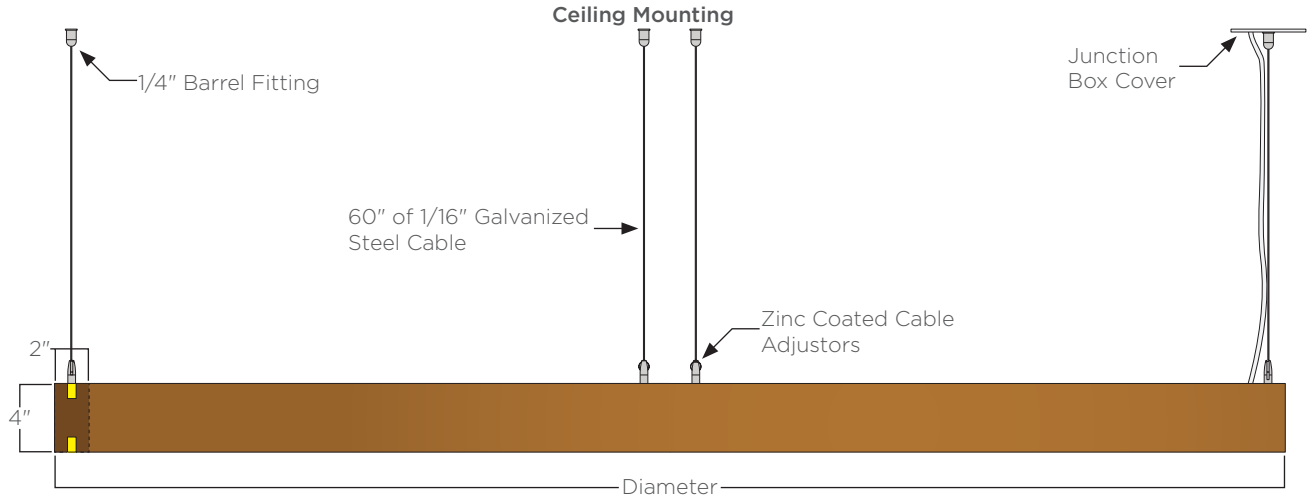

Aura Ring - Direct/Indirect Lighting

Dia.	Standard Output		Medium Output		High Output		Weight	EPA
	Lumens⁽¹⁾	Watts	Lumens⁽¹⁾	Watts	Lumens⁽¹⁾	Watts		
2'	1217	17	2211	34	3093	56	15lbs.	.57ft²
3'	1835	26	3333	51	4663	85	23lbs.	.84ft²
4'	2562	36	4653	71	6510	118	30lbs.	1.13ft²
5'	3288	46	5973	91	8356	151	39lbs.	1.41ft²
6'	3924	54	7128	108	9972	180	45lbs.	1.69ft²
8'	5268	73	9570	145	13388	242	60lbs.	2.24ft²
10'	6649	92	12078	183	16897	305	75lbs.	2.81ft²
12'	7993	110	14520	220	20313	367	90lbs.	3.39ft²