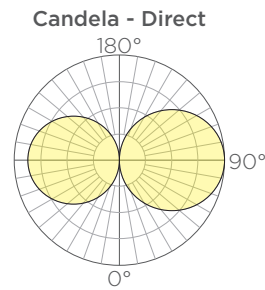

Dia.	Standard Output		Medium Output		High Output		Weight ⁽³⁾	EPA ⁽³⁾
	Lumens ⁽²⁾	Watts	Lumens ⁽²⁾	Watts	Lumens ⁽²⁾	Watts		
2'	627	9	1139	18	1593	29	17lbs.	.69ft ²
3'	936	13	1700	26	2378	43	25lbs.	.95ft ²
4'	1299	18	2360	36	3301	60	32lbs.	1.24ft ²
5'	1662	23	3020	46	4224	77	41lbs.	1.52ft ²
6'	1980	28	3597	55	5032	91	47lbs.	1.81ft ²
8'	2671	37	4851	74	6787	123	64lbs.	2.36ft ²
10'	3361	47	6105	93	8541	155	80lbs.	2.92ft ²
12'	4033	56	7326	110	10249	185	96lbs.	3.48ft ²

Aura Ring - Direct/Indirect Lighting

Dia.	Standard Output		Medium Output		High Output		Weight	EPA
	Lumens ⁽¹⁾	Watts	Lumens ⁽¹⁾	Watts	Lumens ⁽¹⁾	Watts		
2'	1217	17	2211	34	3093	56	15lbs.	.57ft ²
3'	1835	26	3333	51	4663	85	23lbs.	.84ft ²
4'	2562	36	4653	71	6510	118	30lbs.	1.13ft ²
5'	3288	46	5973	91	8356	151	39lbs.	1.41ft ²
6'	3924	54	7128	108	9972	180	45lbs.	1.69ft ²
8'	5268	73	9570	145	13388	242	60lbs.	2.24ft ²
10'	6649	92	12078	183	16897	305	75lbs.	2.81ft ²
12'	7993	110	14520	220	20313	367	90lbs.	3.39ft ²

ORDERING GUIDE: EXAMPLE: AURA-RNG-D/I-4-L30HO-S4-CE-STD

AURA	RNG	D/I					CE	
1	2	3	4	5	6	7	8	9

1	Series	4	Diameter⁽²⁾	5	CCT	7	Wood Finish
AURA	Aura	2	2'	L27	2700K	S*	See color options on finishes technical sheet
2	Series	3	3'	L30	3000K	8	Mounting
RNG	Ring	4	4'	L35	3500K	CE	Ceiling Canopy
3	Lighting	5	5'	L40	4000K	9	Special
D/I	Direct/Indirect	6	6'	SO	Standard Output	STD	Standard
		8	8'	MO	Medium Output	MOD	Modified
		10	10'	HO	High Output		
		12	12'				

1. Lumen output based upon 3000K CCT.

2. Rings 8' diameter and larger will ship as multiple pieces and will need field assembly

Aura Ring - Wall Mounting

Dia.	Standard Output		Medium Output		High Output		Weight
	Watts D	Watts D/I	Watts D	Watts D/I	Watts D	Watts D/I	
2'	9	17	18	34	29	56	7lbs.
3'	13	23	26	51	43	85	12lbs.
4'	18	36	36	71	60	118	16lbs.
5'	23	46	46	91	77	151	21lbs.
6'	28	54	55	108	91	180	26lbs.