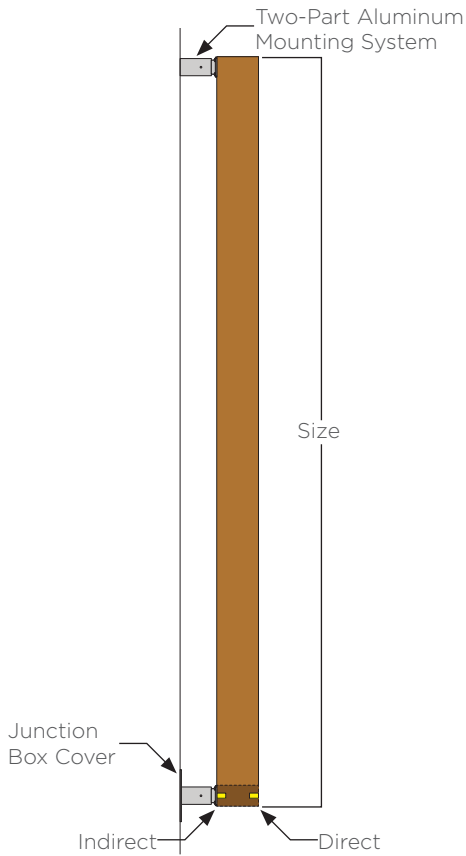

Aura Square and Rectangle - Wall Mount