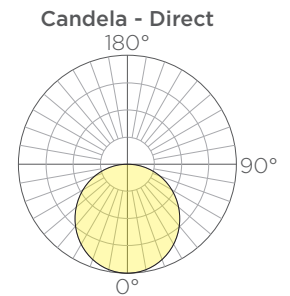

OPTICAL SYSTEM: Available in 2700K, 3000K, 3500K, 4000K color temperatures with smooth, dot free illumination. Consult factory for other lumen outputs. Operating temperature of -40°F to 131°F.

FINISHES AND MATERIALS: Wood is finished with a low VOC waterborne matte exterior finish containing UV and mildew inhibitors.

Size	Standard Output		Medium Output		High Output		Weight ⁽²⁾	EPA ⁽²⁾
	Lumens ⁽²⁾	Watts	Lumens ⁽²⁾	Watts	Lumens ⁽²⁾	Watts		
1x4	1080	15	1980	30	2940	50	26lbs.	1.73ft ²
1x6	1512	21	2772	42	4116	70	35lbs.	2.53ft ²
2x2	864	12	1584	24	2352	40	21lbs.	.93ft ²
2x4	1296	18	2376	36	3528	60	31lbs.	1.73ft ²
2x6	1728	24	3168	48	4704	80	40lbs.	2.53ft ²
2x8	2160	30	3960	60	5880	100	50lbs.	3.33ft ²
3x3	1296	18	2376	36	3528	60	31lbs.	1.33ft ²
3x6	1944	27	3564	54	5292	90	45lbs.	2.53ft ²
4x4	1728	24	3168	48	4704	80	40lbs.	1.73ft ²
4x8	2592	36	4752	72	7056	120	59lbs.	3.33ft ²
5x5	2160	30	3960	60	5880	100	50lbs.	2.06ft ²
6x6	2592	36	4752	72	7056	120	59lbs.	2.53ft ²