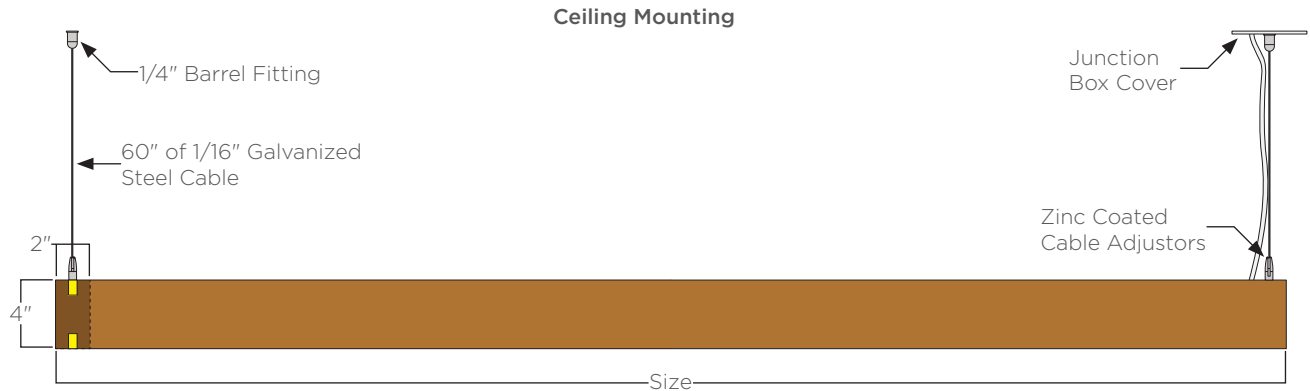

Aura Square and Rectangle - Direct/Indirect Lighting

Size	Standard Output		Medium Output		High Output		Weight	EPA
	Lumens⁽¹⁾	Watts	Lumens⁽¹⁾	Watts	Lumens⁽¹⁾	Watts		
1x4	2016	28	3696	56	5488	94	24lbs.	1.68ft²
1x6	2880	40	5280	80	7840	134	33lbs.	2.48ft²
2x2	1584	22	2904	44	4312	74	19lbs.	.88ft²
2x4	2448	34	4488	68	6664	114	29lbs.	1.68ft²
2x6	3312	46	6072	92	9016	154	38lbs.	2.48ft²
2x8	4176	58	7656	116	11368	194	48lbs.	3.28ft²
3x3	2448	34	4488	68	6664	114	29lbs.	1.28ft²
3x6	3744	52	6864	104	10192	174	43lbs.	2.48ft²
4x4	3312	46	6072	92	9016	154	38lbs.	1.68ft²
4x8	5040	70	9240	140	13720	234	57lbs.	3.28ft²
5x5	4176	58	7656	116	11368	194	48lbs.	2.01ft²
6x6	5040	70	9240	140	13720	234	57lbs.	2.48ft²