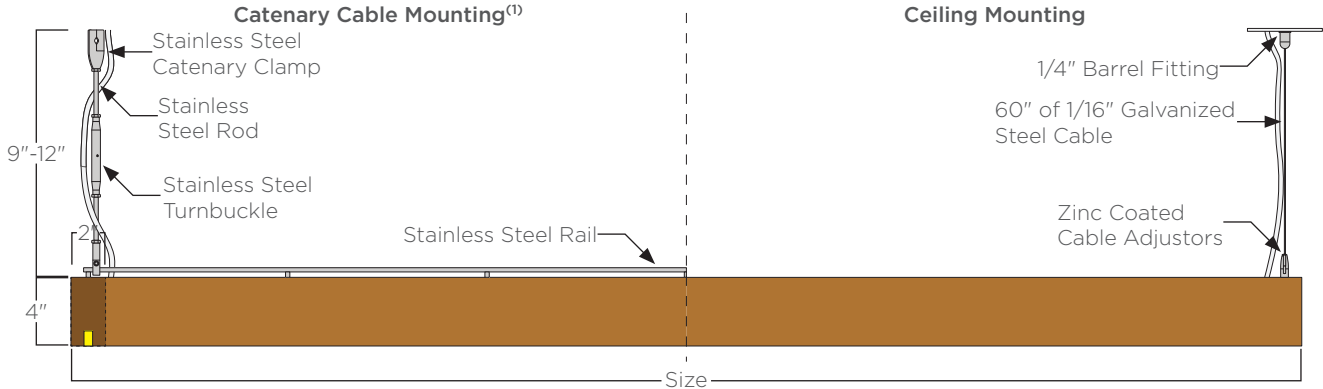

Aura Square and Rectangle - Direct Lighting

Size	Standard Output		Medium Output		High Output		Weight⁽²⁾	EPA⁽²⁾
	Lumens⁽²⁾	Watts	Lumens⁽²⁾	Watts	Lumens⁽²⁾	Watts		
1x4	1080	15	1980	30	2940	50	26lbs.	1.73ft²
1x6	1512	21	2772	42	4116	70	35lbs.	2.53ft²
2x2	864	12	1584	24	2352	40	21lbs.	.93ft²
2x4	1296	18	2376	36	3528	60	31lbs.	1.73ft²
2x6	1728	24	3168	48	4704	80	40lbs.	2.53ft²
2x8	2160	30	3960	60	5880	100	50lbs.	3.33ft²
3x3	1296	18	2376	36	3528	60	31lbs.	1.33ft²
3x6	1944	27	3564	54	5292	90	45lbs.	2.53ft²
4x4	1728	24	3168	48	4704	80	40lbs.	1.73ft²
4x8	2592	36	4752	72	7056	120	59lbs.	3.33ft²
5x5	2160	30	3960	60	5880	100	50lbs.	2.06ft²
6x6	2592	36	4752	72	7056	120	59lbs.	2.53ft²