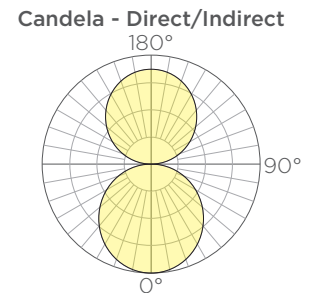

Size	Standard Output		Medium Output		High Output		Weight ⁽²⁾	EPA ⁽²⁾
	Lumens ⁽²⁾	Watts	Lumens ⁽²⁾	Watts	Lumens ⁽²⁾	Watts		
1x4	1080	15	1980	30	2940	50	26lbs.	1.73ft ²
1x6	1512	21	2772	42	4116	70	35lbs.	2.53ft ²
2x2	864	12	1584	24	2352	40	21lbs.	.93ft ²
2x4	1296	18	2376	36	3528	60	31lbs.	1.73ft ²
2x6	1728	24	3168	48	4704	80	40lbs.	2.53ft ²
2x8	2160	30	3960	60	5880	100	50lbs.	3.33ft ²
3x3	1296	18	2376	36	3528	60	31lbs.	1.33ft ²
3x6	1944	27	3564	54	5292	90	45lbs.	2.53ft ²
4x4	1728	24	3168	48	4704	80	40lbs.	1.73ft ²
4x8	2592	36	4752	72	7056	120	59lbs.	3.33ft ²
5x5	2160	30	3960	60	5880	100	50lbs.	2.06ft ²
6x6	2592	36	4752	72	7056	120	59lbs.	2.53ft ²

ORDERING GUIDE: EXAMPLE: AURA-RCT-D-2x8-L30MO-S3-CA-STD

AURA		D						
1	2	3	4	5	6	7	8	9

1	Series Aura	4	Size 1' x 4' 1' x 6' 2' x 2' 2' x 4' 2' x 6' 2' x 8' 3' x 3' 3' x 6' 4' x 4' 4' x 8' 5' x 5' 6' x 6'	5	CCT 2700K 3000K 3500K 4000K	7	Wood Finish See color options on finishes technical sheet
2	Series Square Rectangle	3	Lighting Direct	6	Output Standard Output Medium Output High Output	8	Mounting Catenary Cable Ceiling Canopy
SQR RCT				SO MO HO		9	Special Standard Modified
CA CE						STD MOD	

Size	Standard Output		Medium Output		High Output		Weight	EPA
	Lumens ⁽¹⁾	Watts	Lumens ⁽¹⁾	Watts	Lumens ⁽¹⁾	Watts		
1x4	2016	28	3696	56	5488	94	24lbs.	1.68ft ²
1x6	2880	40	5280	80	7840	134	33lbs.	2.48ft ²
2x2	1584	22	2904	44	4312	74	19lbs.	.88ft ²
2x4	2448	34	4488	68	6664	114	29lbs.	1.68ft ²
2x6	3312	46	6072	92	9016	154	38lbs.	2.48ft ²
2x8	4176	58	7656	116	11368	194	48lbs.	3.28ft ²
3x3	2448	34	4488	68	6664	114	29lbs.	1.28ft ²
3x6	3744	52	6864	104	10192	174	43lbs.	2.48ft ²
4x4	3312	46	6072	92	9016	154	38lbs.	1.68ft ²
4x8	5040	70	9240	140	13720	234	57lbs.	3.28ft ²
5x5	4176	58	7656	116	11368	194	48lbs.	2.01ft ²
6x6	5040	70	9240	140	13720	234	57lbs.	2.48ft ²