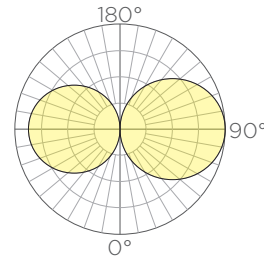

Size	Standard Output		Medium Output		High Output		Weight
	Watts D	Watts D/I	Watts D	Watts D/I	Watts D	Watts D/I	
1x4	15	28	30	56	50	94	26lbs.
1x6	21	40	42	80	70	134	35lbs.
2x2	12	22	24	44	40	74	21lbs.
2x4	18	34	36	68	60	114	31lbs.
2x6	24	46	48	92	80	154	40lbs.
2x8	30	58	60	116	100	194	50lbs.
3x3	18	34	36	68	60	114	31lbs.
3x6	27	52	54	104	90	174	45lbs.
4x4	24	46	48	92	80	154	40lbs.
4x8	36	70	72	140	120	234	59lbs.
5x5	30	58	60	116	100	194	50lbs.
6x6	36	70	72	140	120	234	59lbs.

Candela - Direct/Indirect

ORDERING GUIDE: EXAMPLE: AURA-SQR-I-4x4-L3050-S3-C2-WA4-STD