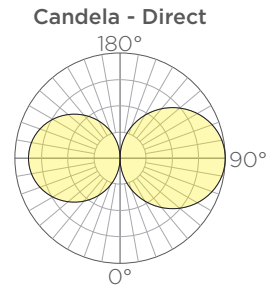

Volta Ring - Direct/Indirect Lighting

Dia.	Standard Output		Medium Output		High Output		Weight	EPA
	Lumens ⁽¹⁾	Watts	Lumens ⁽¹⁾	Watts	Lumens ⁽¹⁾	Watts		
2'	1217	17	2211	34	3093	56	17lbs.	.57ft ²
4'	2562	36	4653	71	6510	118	33lbs.	1.13ft ²
6'	3924	54	7128	108	9972	180	50lbs.	1.69ft ²
8'	5268	73	9570	145	13388	242	66lbs.	2.24ft ²
10'	6649	92	12078	183	16897	305	83lbs.	2.81ft ²
12'	7993	110	14520	220	20313	367	99lbs.	3.39ft ²

Candela - Direct/Indirect

ORDERING GUIDE: EXAMPLE: VOLTA-RNG-D/I-4-L30HO-C4-CE-STD

1	Series	4	Diameter⁽²⁾	5	CCT	7	Metal Finish
VOLTA	Volta	2	2'	L27	2700K	C*	See color options on finishes technical sheet
2	Series	4	4'	L30	3000K	CSM	Custom Color
RNG	Ring	6	6'	L35	3500K	8	Mounting
3	Lighting	8	8'	L40	4000K	CE	Ceiling Canopy
D/I	Direct/Indirect	10	10'	6	Output	9	Special
		12	12'	SO	Standard Output	STD	Standard
				MO	Medium Output	MOD	Modified
				HO	High Output		

1. Lumen output based upon 3000K CCT.

2. Rings 8' diameter and larger will ship as multiple pieces and will need field assembly

Volta Ring - Wall Mounting

Dia.	Standard Output		Medium Output		High Output		Weight
	Watts D	Watts D/I	Watts D	Watts D/I	Watts D	Watts D/I	
2'	9	17	18	34	29	56	17lbs.
4'	18	36	36	71	60	118	33lbs.
6'	28	54	55	108	91	180	50lbs.