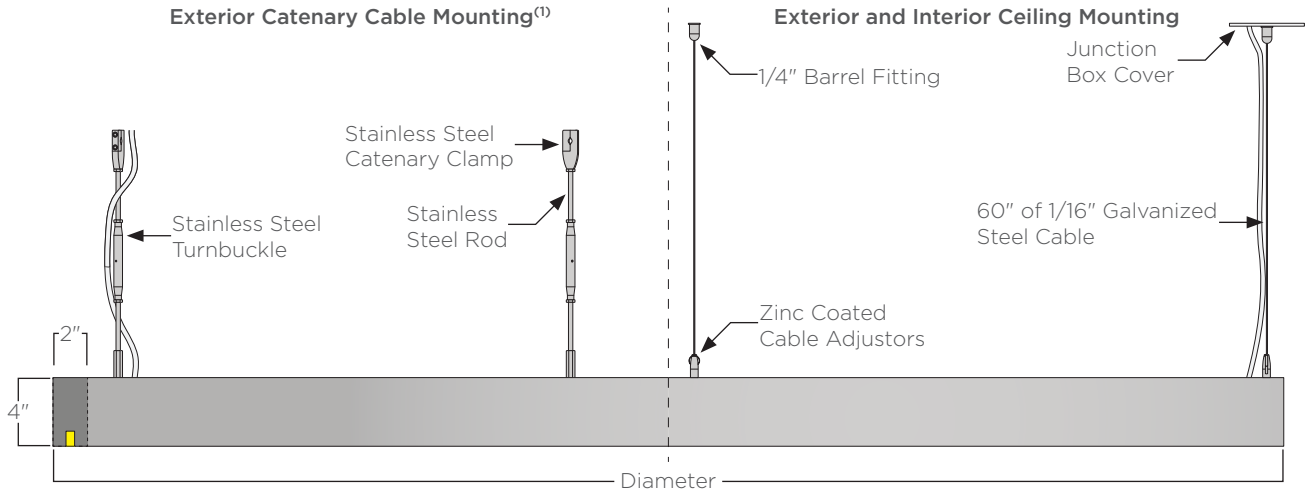

over temperature, over voltage, and over current. System is 1-10V dimming. Catenary mounted fixtures supplied with 1' infeed cable. A 40' leader cable supplied with infeed only fixtures. Ceiling canopy mounted fixtures supplied with 6' infeed cable. Constructed with a US and Canada UL listed luminaire.

OPTICAL SYSTEM: Available in 2700K, 3000K, 3500K, 4000K color temperatures with smooth, dot free illumination. Operating temperature of -13°F to 125°F SO, 115°F MO, and 108°F HO.

FINISHES: All aluminum parts are polyester powder coat painted to meet AAMA 2604 standards. See Structura's finish options for available colors.

HARDWARE: All fasteners are stainless steel unless otherwise noted.

WARRANTY: A 5-year finish warranty with 3-year warranty on LED and driver.

Volta Ring - Direct Lighting

Dia.	Standard Output		Medium Output		High Output		Weight ⁽³⁾	EPA ⁽³⁾
	Lumens ⁽²⁾	Watts	Lumens ⁽²⁾	Watts	Lumens ⁽²⁾	Watts		
2'	627	9	1139	18	1593	29	16lbs.	.69ft ²
4'	1299	18	2360	36	3301	60	32lbs.	1.24ft ²
6'	1980	28	3597	55	5032	91	49lbs.	1.81ft ²
8'	2671	37	4851	74	6787	123	64lbs.	2.36ft ²
10'	3361	47	6105	93	8541	155	81lbs.	2.92ft ²
12'	4033	56	7326	110	10249	185	97lbs.	3.48ft ²