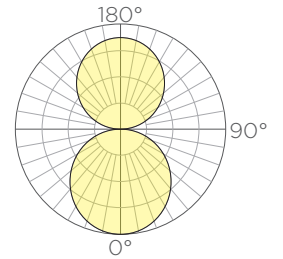

Dia.	Standard Output		Medium Output		High Output		Weight	EPA
	Lumens⁽¹⁾	Watts	Lumens⁽¹⁾	Watts	Lumens⁽¹⁾	Watts		
2'	1217	17	2211	34	3093	56	17lbs.	.57ft²
4'	2562	36	4653	71	6510	118	33lbs.	1.13ft²
6'	3924	54	7128	108	9972	180	50lbs.	1.69ft²
8'	5268	73	9570	145	13388	242	66lbs.	2.24ft²
10'	6649	92	12078	183	16897	305	83lbs.	2.81ft²
12'	7993	110	14520	220	20313	367	99lbs.	3.39ft²

Candela - Direct/Indirect