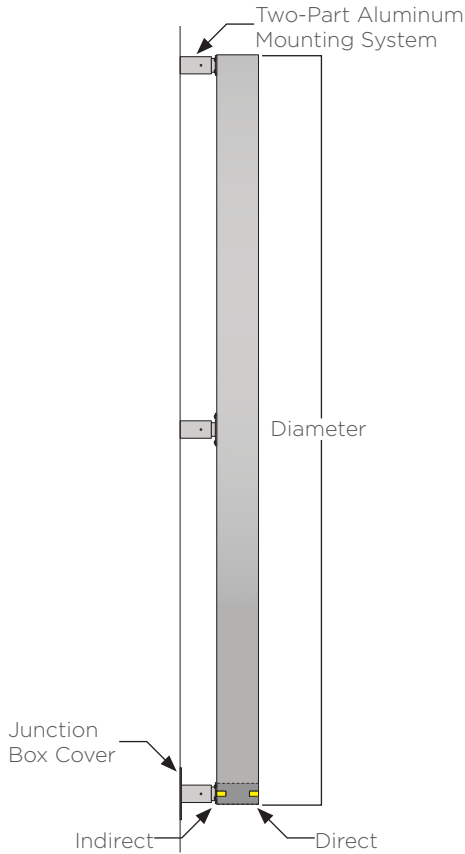

- Catenary cable designed and provided separately.
- Lumen output based upon 3000K CCT.
- Weight and EPA based off of catenary mounting option.
- Rings 8' diameter and larger will ship as multiple pieces and will need field assembly

Volta Ring - Direct/Indirect Lighting

Dia.	Standard Output		Medium Output		High Output		Weight	EPA
	Lumens ⁽¹⁾	Watts	Lumens ⁽¹⁾	Watts	Lumens ⁽¹⁾	Watts		
2'	1217	17	2211	34	3093	56	17lbs.	.57ft ²
4'	2562	36	4653	71	6510	118	33lbs.	1.13ft ²
6'	3924	54	7128	108	9972	180	50lbs.	1.69ft ²
8'	5268	73	9570	145	13388	242	66lbs.	2.24ft ²
10'	6649	92	12078	183	16897	305	83lbs.	2.81ft ²
12'	7993	110	14520	220	20313	367	99lbs.	3.39ft ²

Candela - Direct/Indirect

ORDERING GUIDE: EXAMPLE: VOLTA-RNG-D/I-4-L30HO-C4-CE-STD

1	Series	4	Diameter⁽²⁾	5	CCT	7	Metal Finish
VOLTA	Volta	2	2'	L27	2700K	C*	See color options on finishes technical sheet
2	Series	4	4'	L30	3000K	CSM	Custom Color
RNG	Ring	6	6'	L35	3500K	8	Mounting
3	Lighting	8	8'	L40	4000K	CE	Ceiling Canopy
D/I	Direct/Indirect	10	10'	6	Output	9	Special
		12	12'	SO	Standard Output	STD	Standard
				MO	Medium Output	MOD	Modified
				HO	High Output		

1. Lumen output based upon 3000K CCT.

2. Rings 8' diameter and larger will ship as multiple pieces and will need field assembly

Volta Ring - Wall Mounting

Dia.	Standard Output		Medium Output		High Output		Weight
	Watts D	Watts D/I	Watts D	Watts D/I	Watts D	Watts D/I	
2'	9	17	18	34	29	56	17lbs.
4'	18	36	36	71	60	118	33lbs.
6'	28	54	55	108	91	180	50lbs.