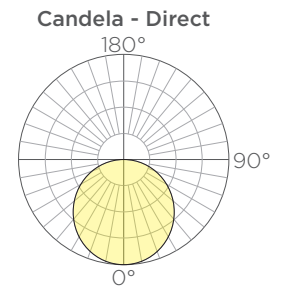

Volta Ring - Direct Lighting

Dia.	Standard Output		Medium Output		High Output		Weight⁽³⁾	EPA⁽³⁾
	Lumens⁽²⁾	Watts	Lumens⁽²⁾	Watts	Lumens⁽²⁾	Watts		
2'	627	9	1139	18	1593	29	16lbs.	.69ft²
4'	1299	18	2360	36	3301	60	32lbs.	1.24ft²
6'	1980	28	3597	55	5032	91	49lbs.	1.81ft²
8'	2671	37	4851	74	6787	123	64lbs.	2.36ft²
10'	3361	47	6105	93	8541	155	81lbs.	2.92ft²
12'	4033	56	7326	110	10249	185	97lbs.	3.48ft²

ORDERING GUIDE: EXAMPLE: VOLTA-RNG-D-6-L27MO-S4-CA-STD

1	Series	4	Diameter⁽⁴⁾	5	CCT	7	Metal Finish
VOLTA	Volta	2	2'	L27	2700K	C*	See color options on finishes technical sheet
2	Series	4	4'	L30	3000K	CSM	Custom Color
RNG	Ring	6	6'	L35	3500K	8	Mounting
3	Lighting	8	8'	L40	4000K	CA	Catenary Cable
D	Direct	10	10'	6	Output	CE	Ceiling Canopy
		12	12'	SO	Standard Output	9	Special
				MO	Medium Output	STD	Standard
				HO	High Output	MOD	Modified

1. Catenary cable designed and provided separately.
2. Lumen output based upon 3000K CCT.
3. Weight and EPA based off of catenary mounting option.
4. Rings 8' diameter and larger will ship as multiple pieces and will need field assembly