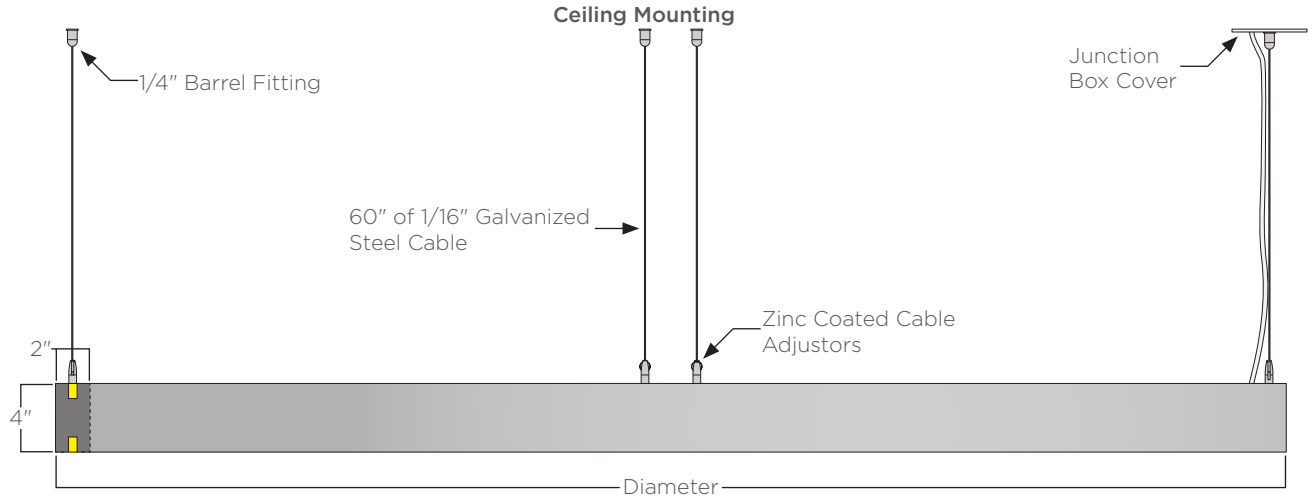

Volta Ring - Direct/Indirect Lighting